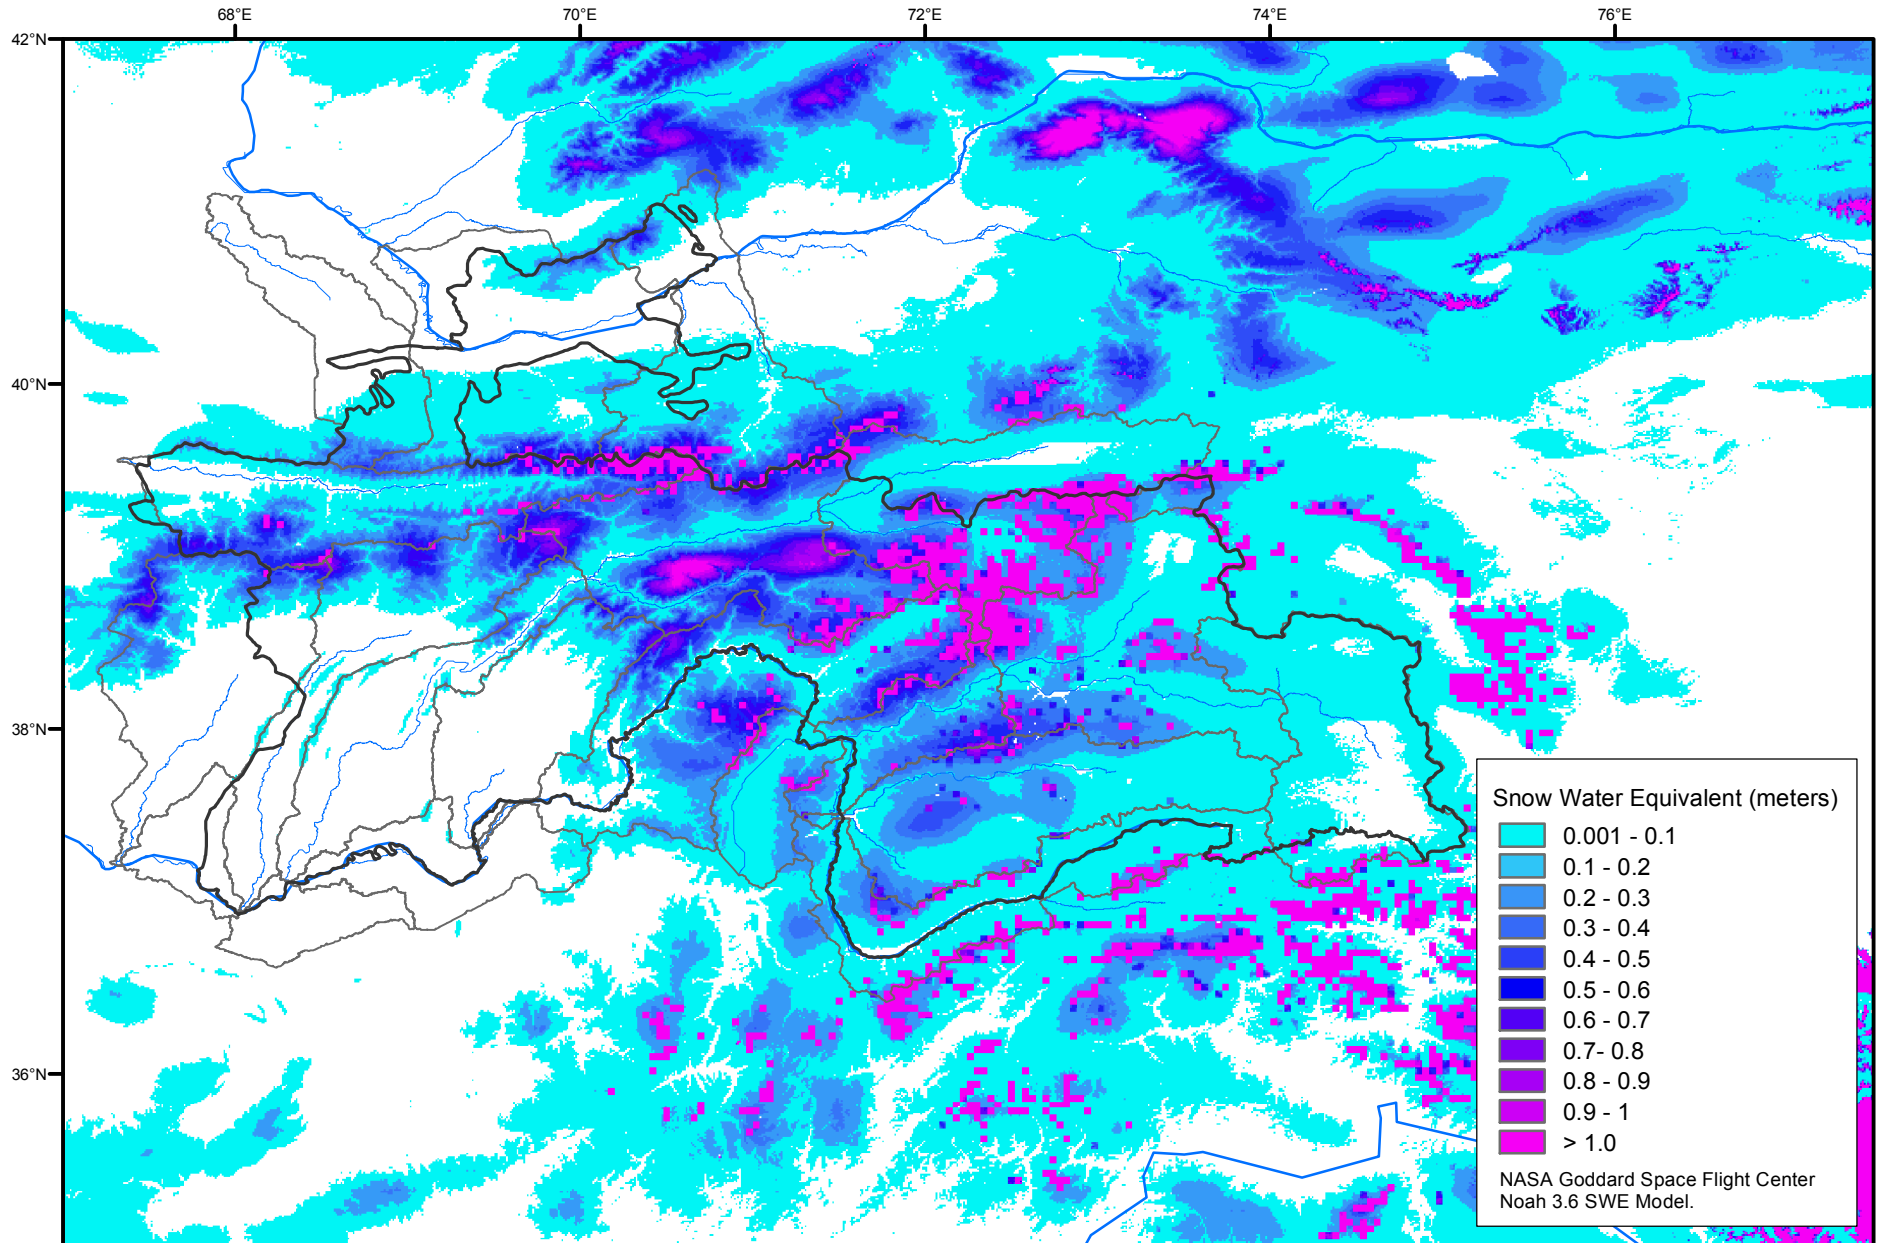

Snow Water Equivalent by Basin

January 02, 2017

Map created by USGS/EROS