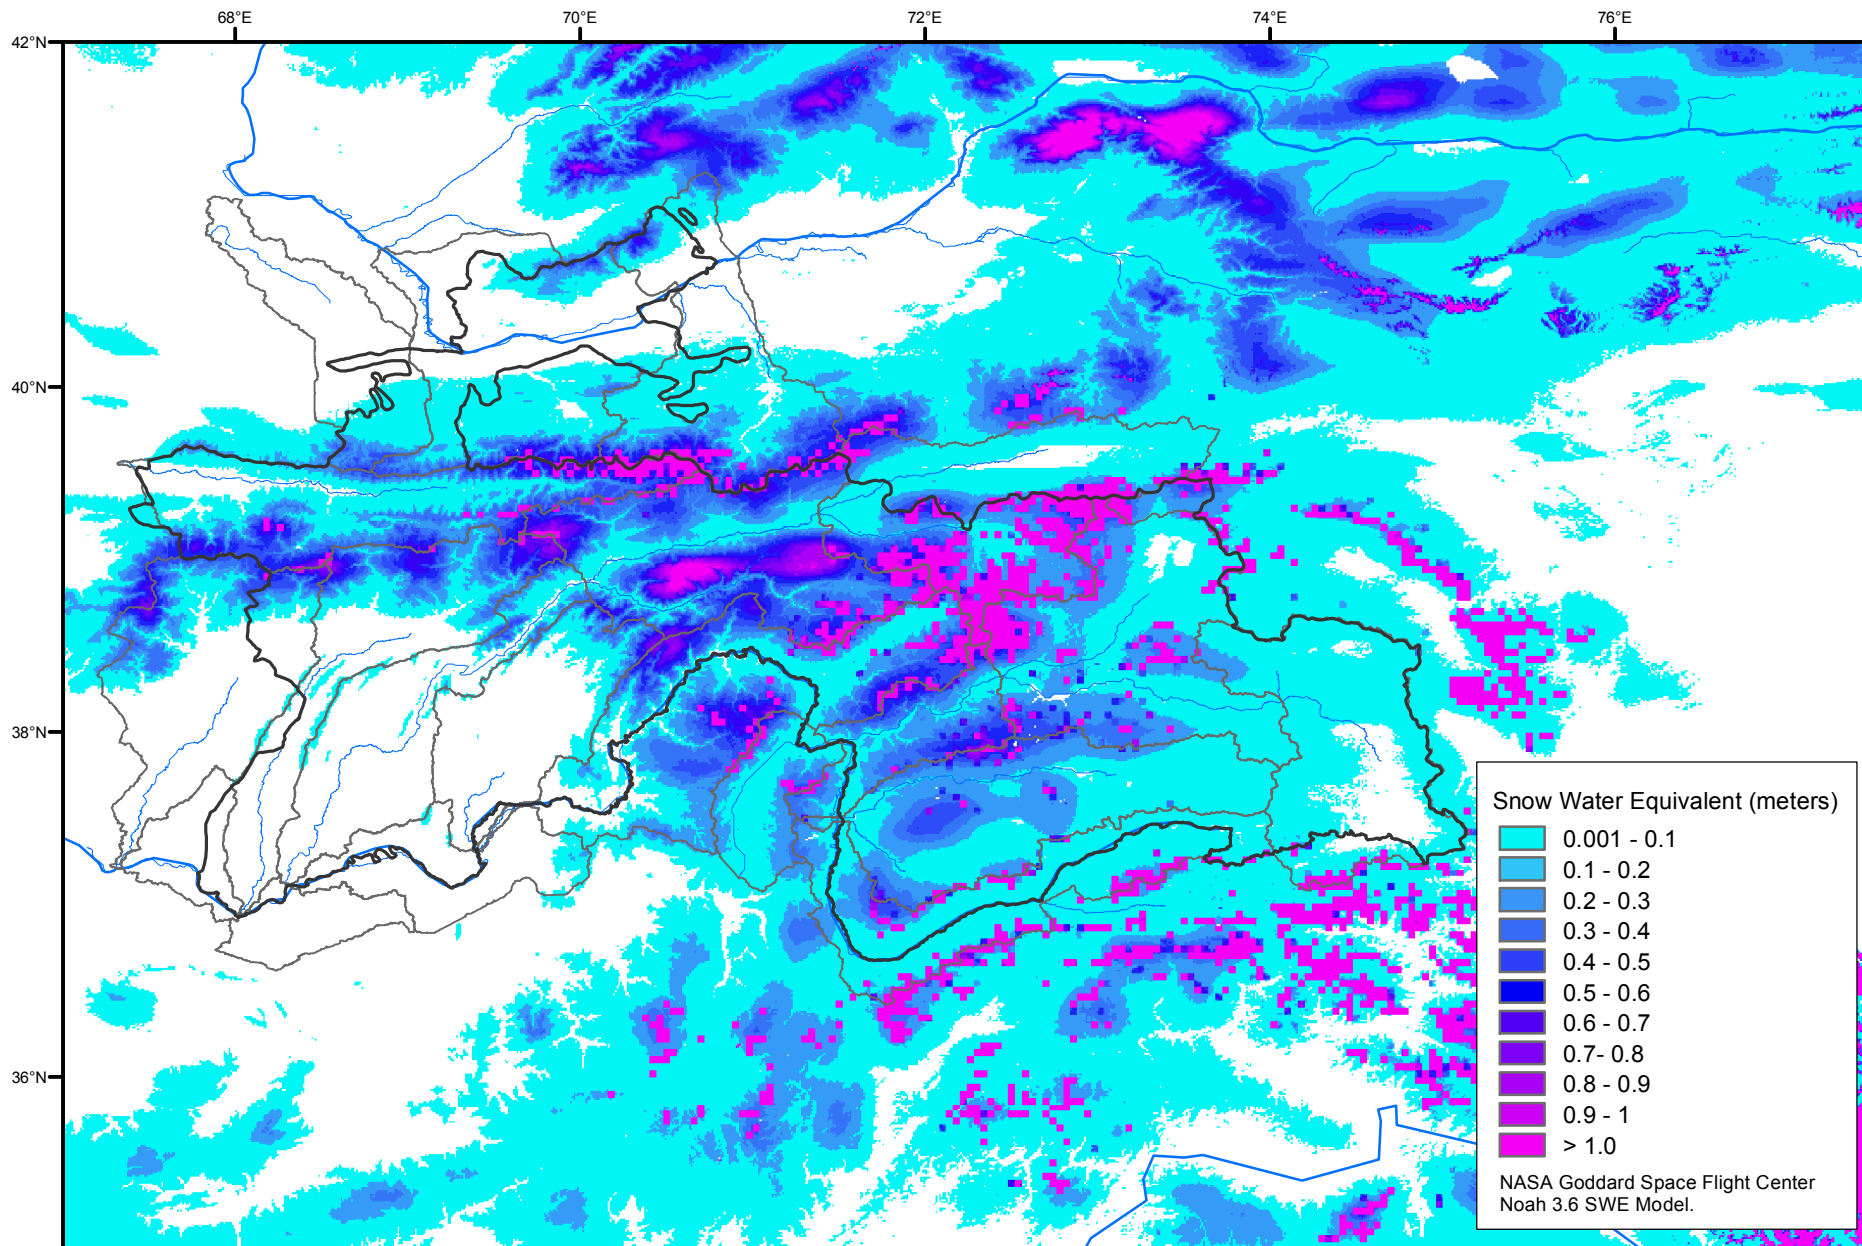

Snow Water Equivalent by Basin

January 03, 2017

Map created by USGS/EROS