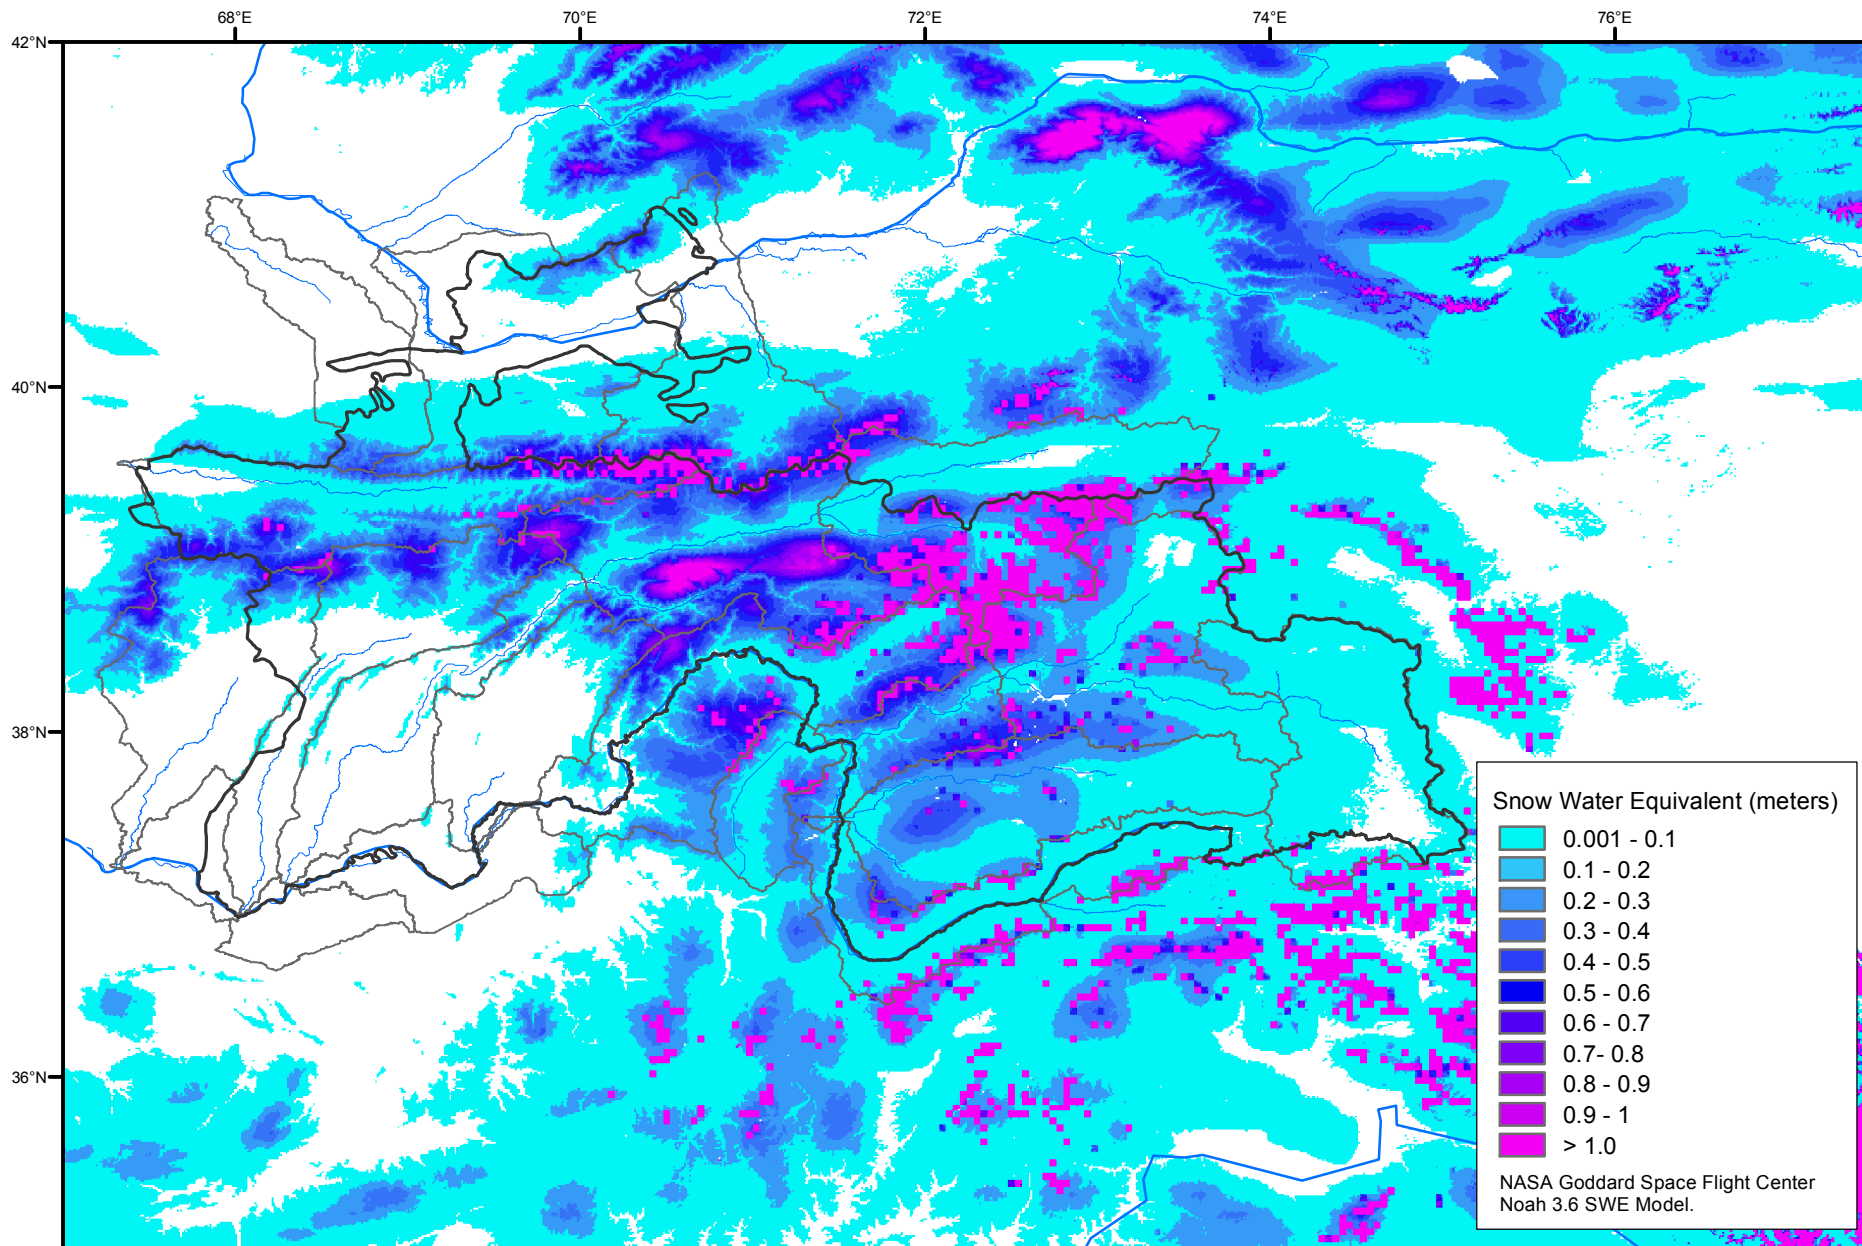

Snow Water Equivalent by Basin

January 04, 2017

Map created by USGS/EROS