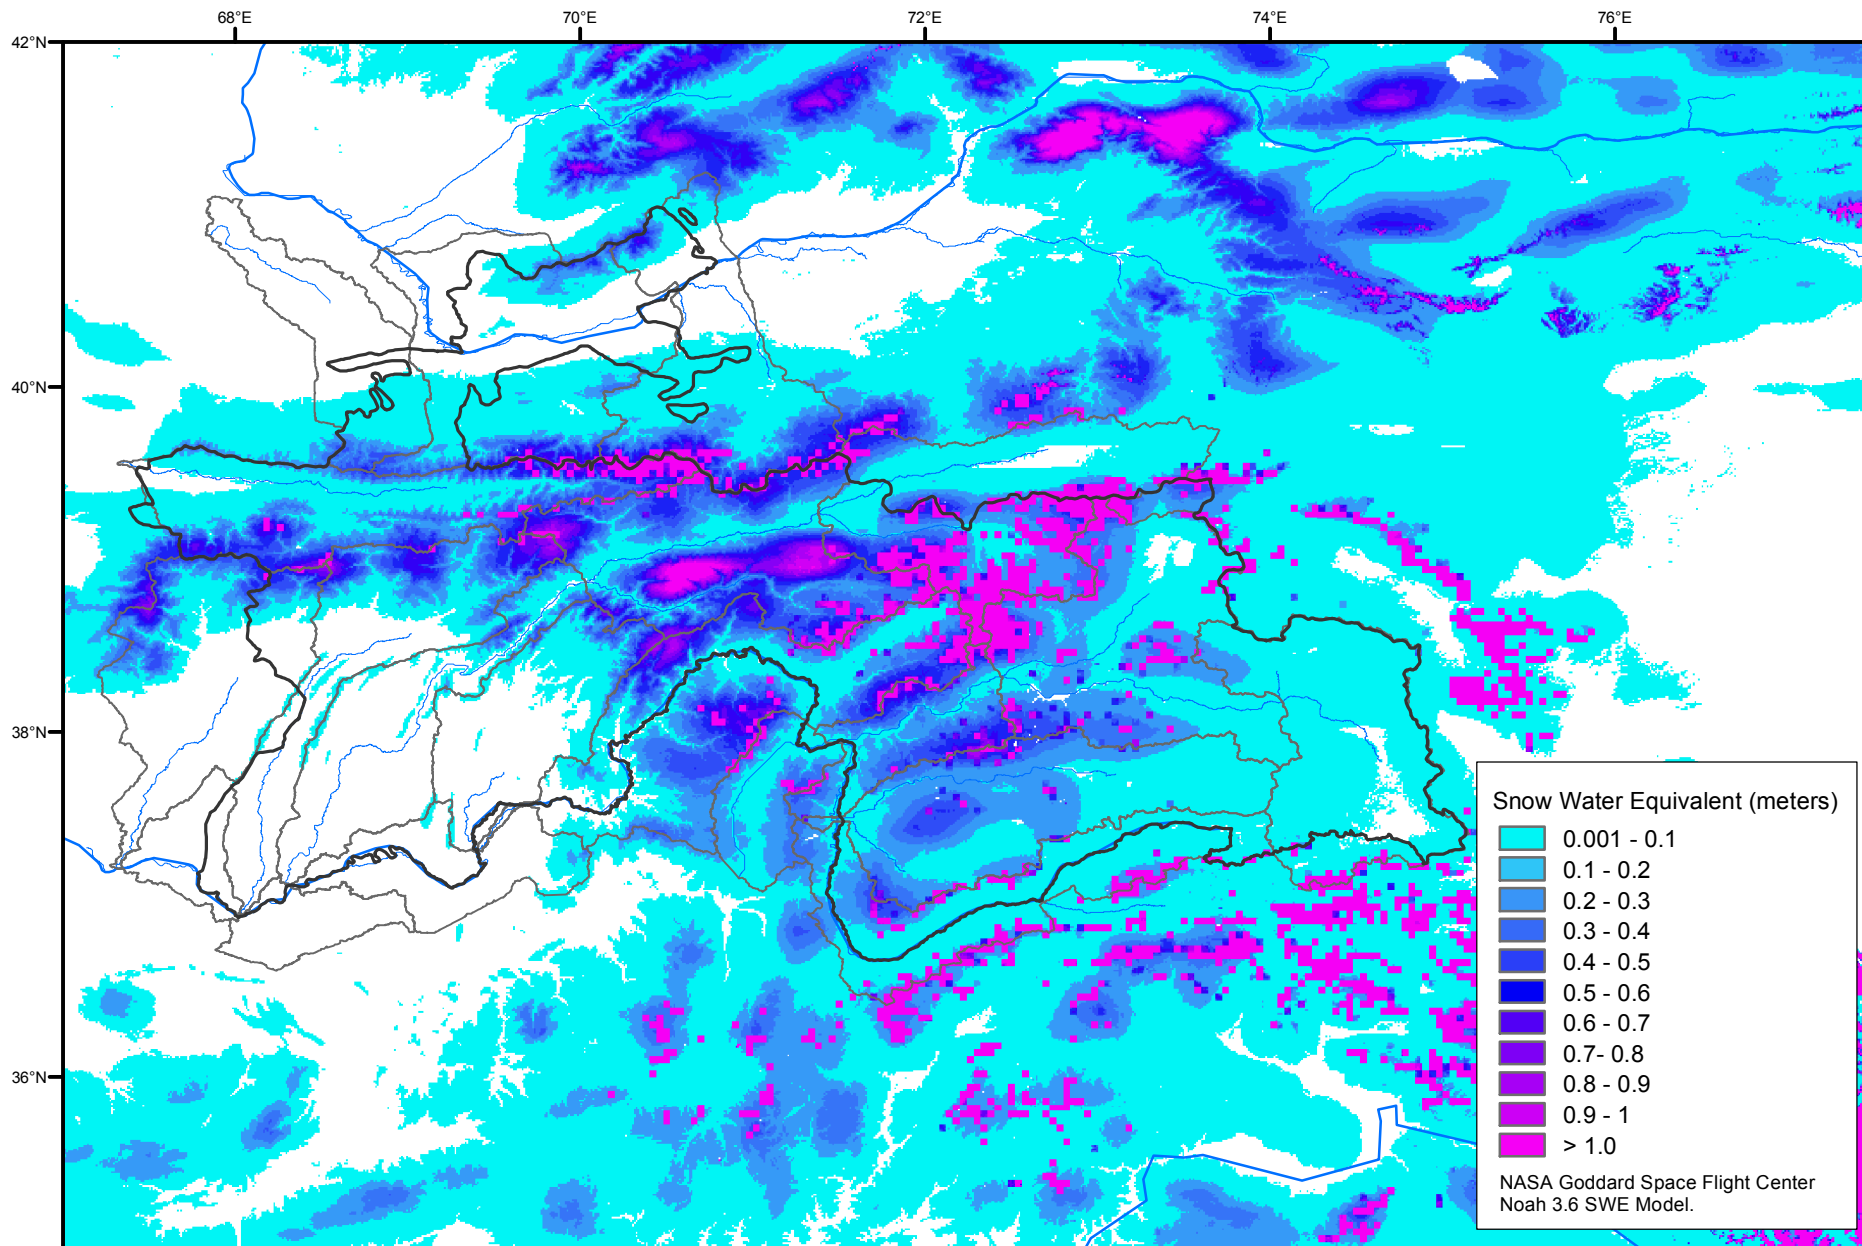

# Snow Water Equivalent by Basin

January 05, 2017

Map created by USGS/EROS