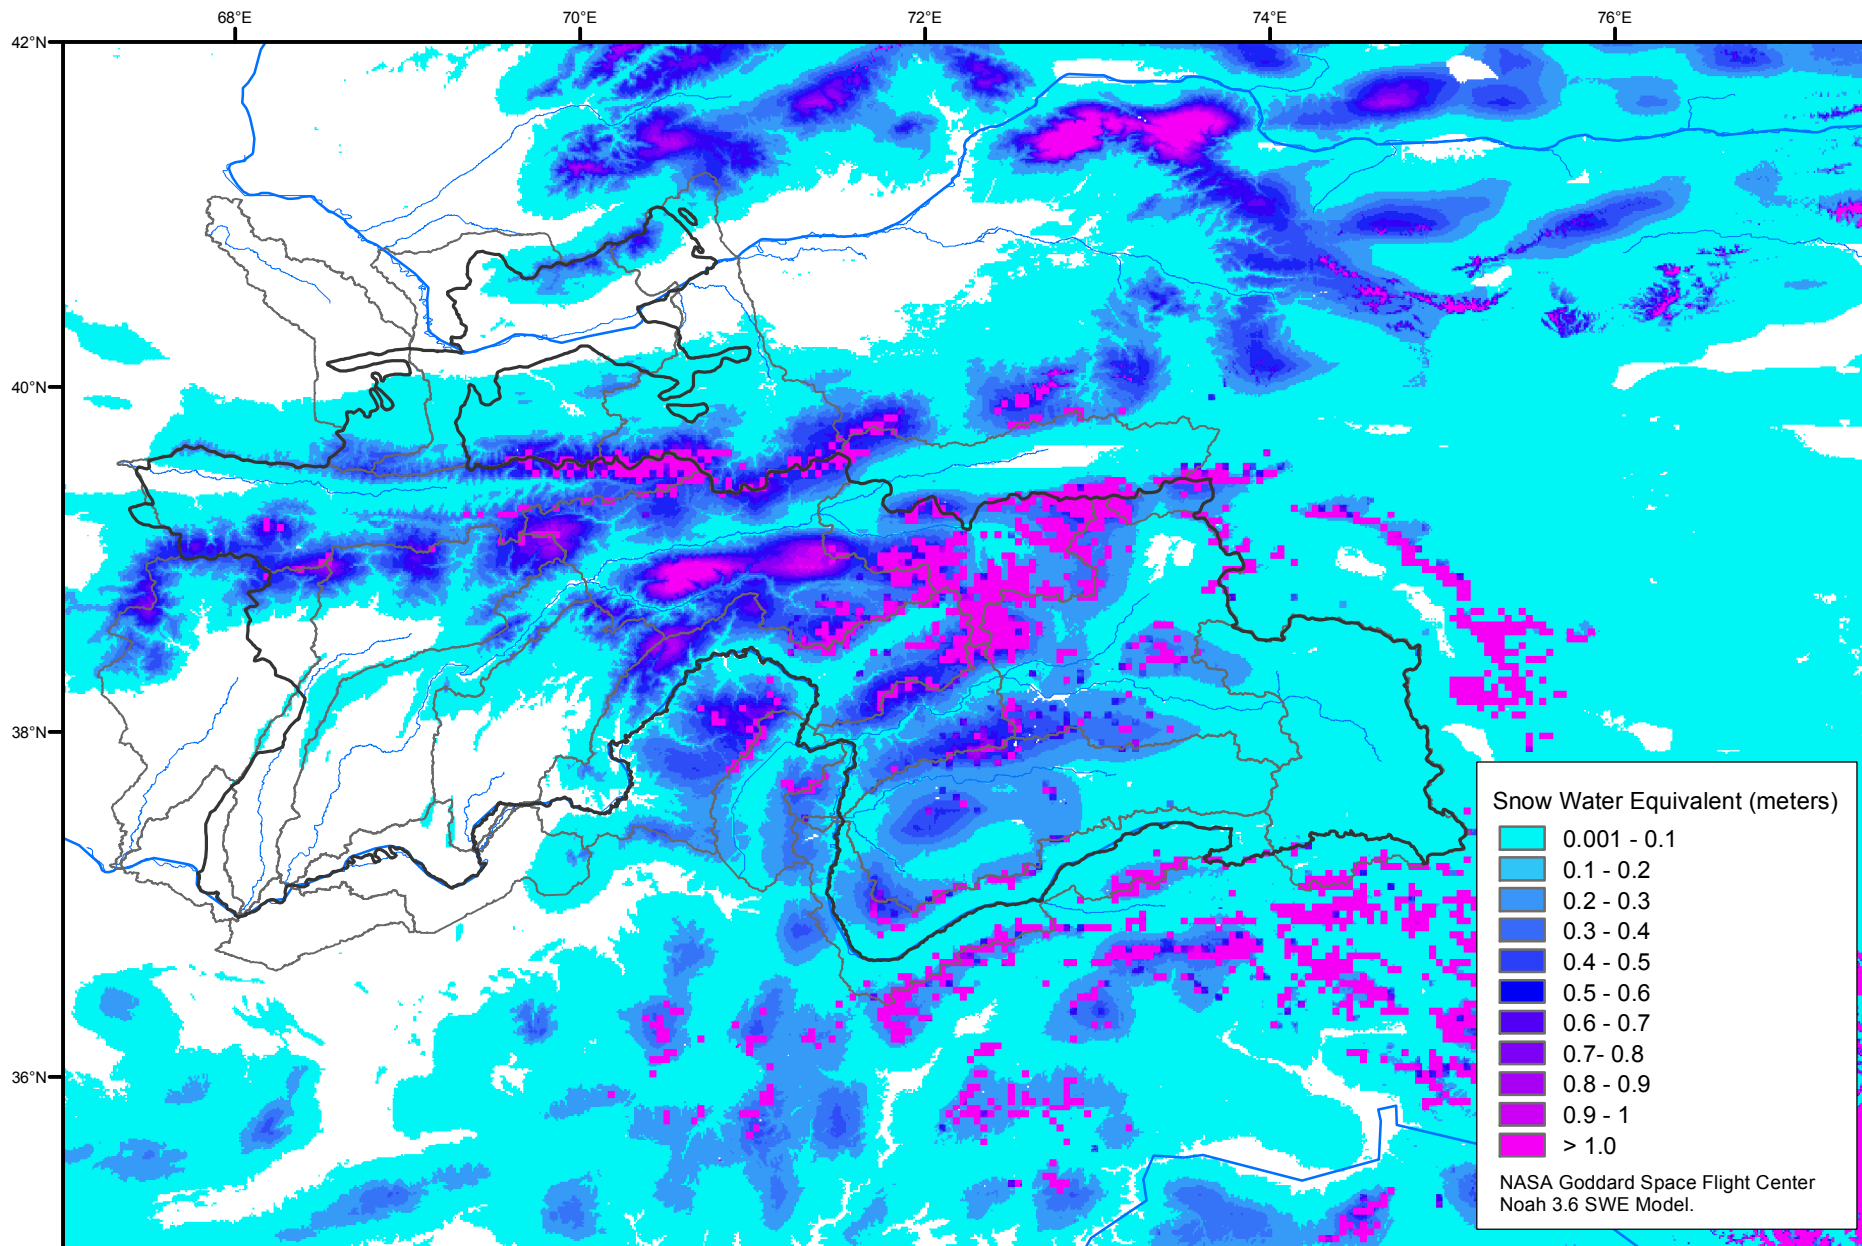

Snow Water Equivalent by Basin

January 08, 2017

Map created by USGS/EROS