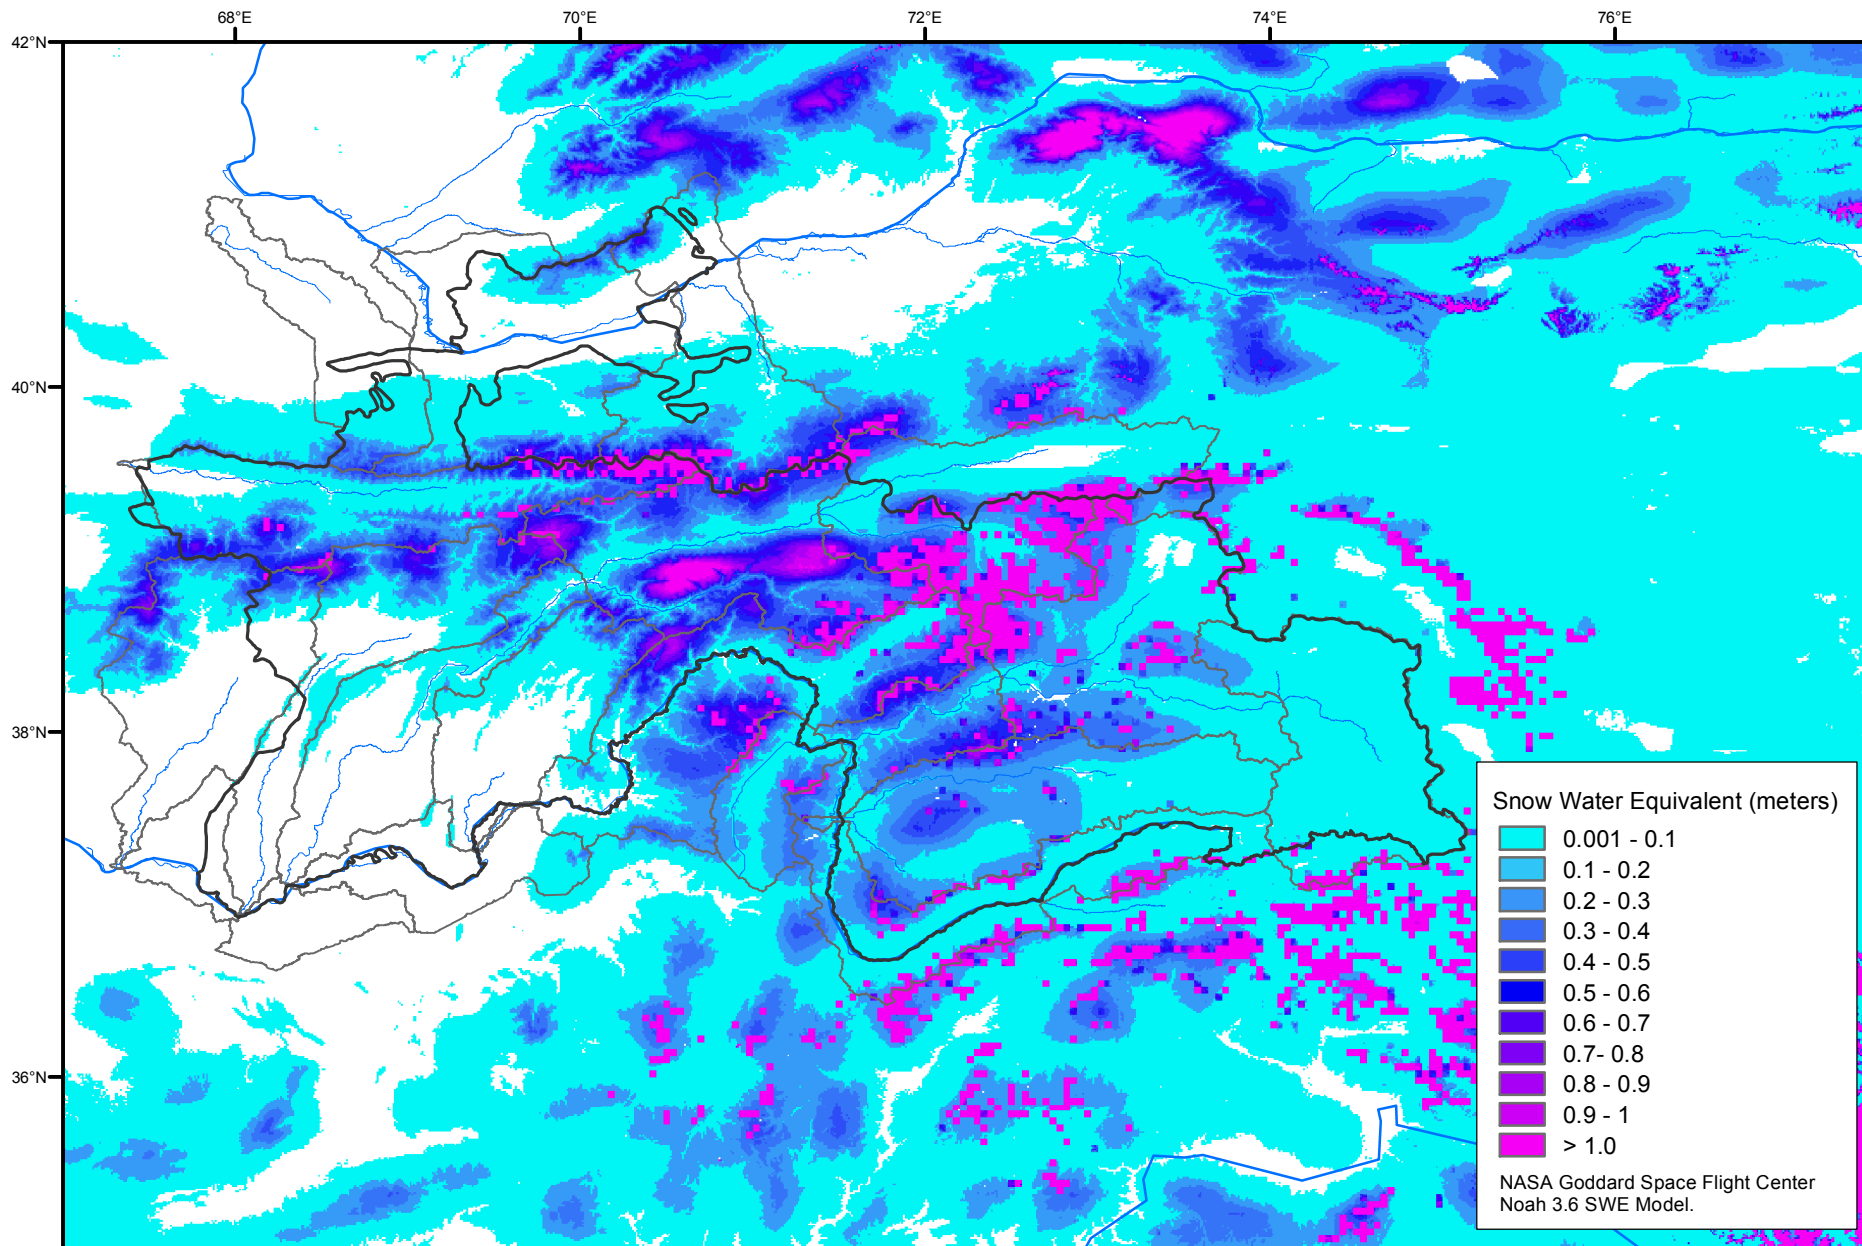

Snow Water Equivalent by Basin

January 09, 2017

Map created by USGS/EROS