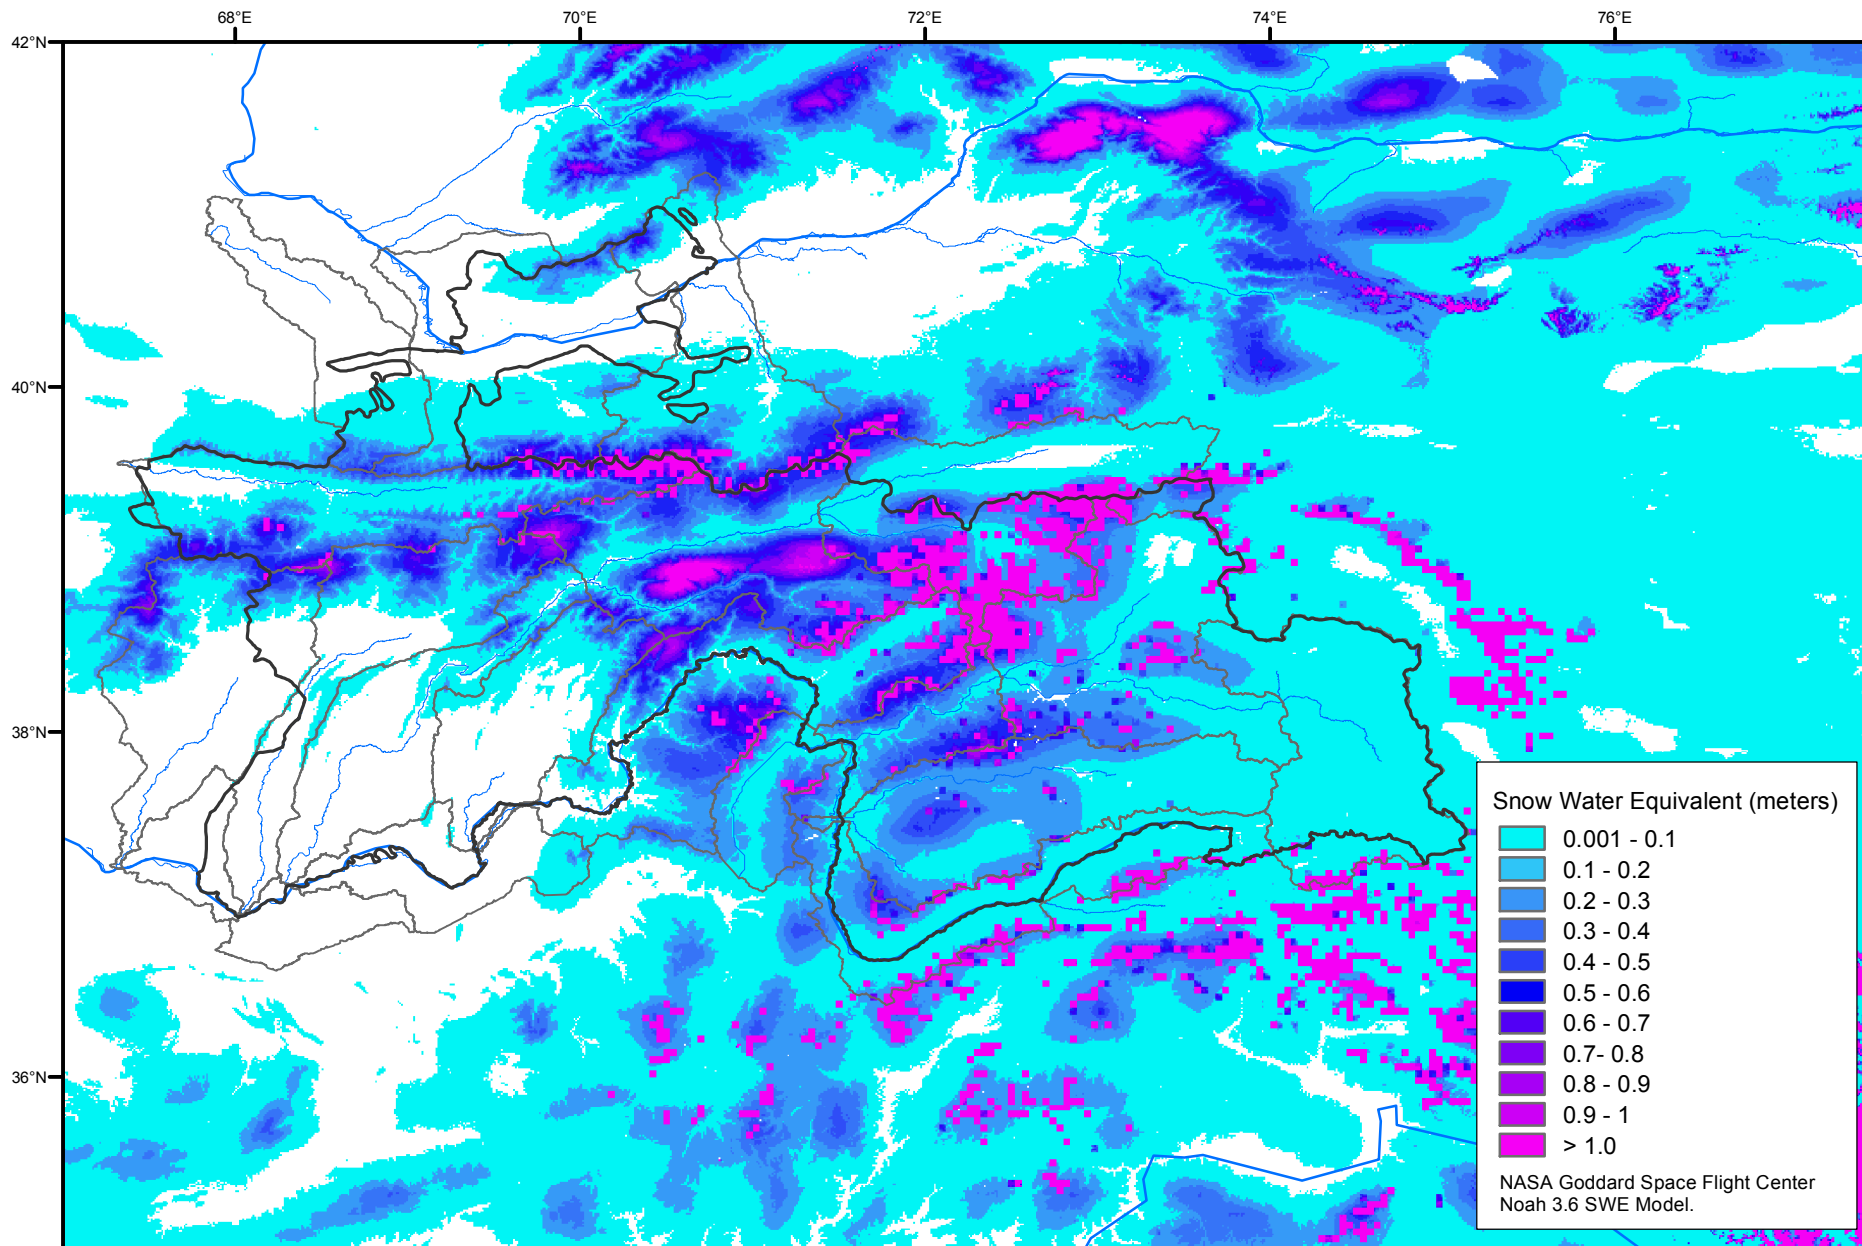

# Snow Water Equivalent by Basin

January 11, 2017

Map created by USGS/EROS