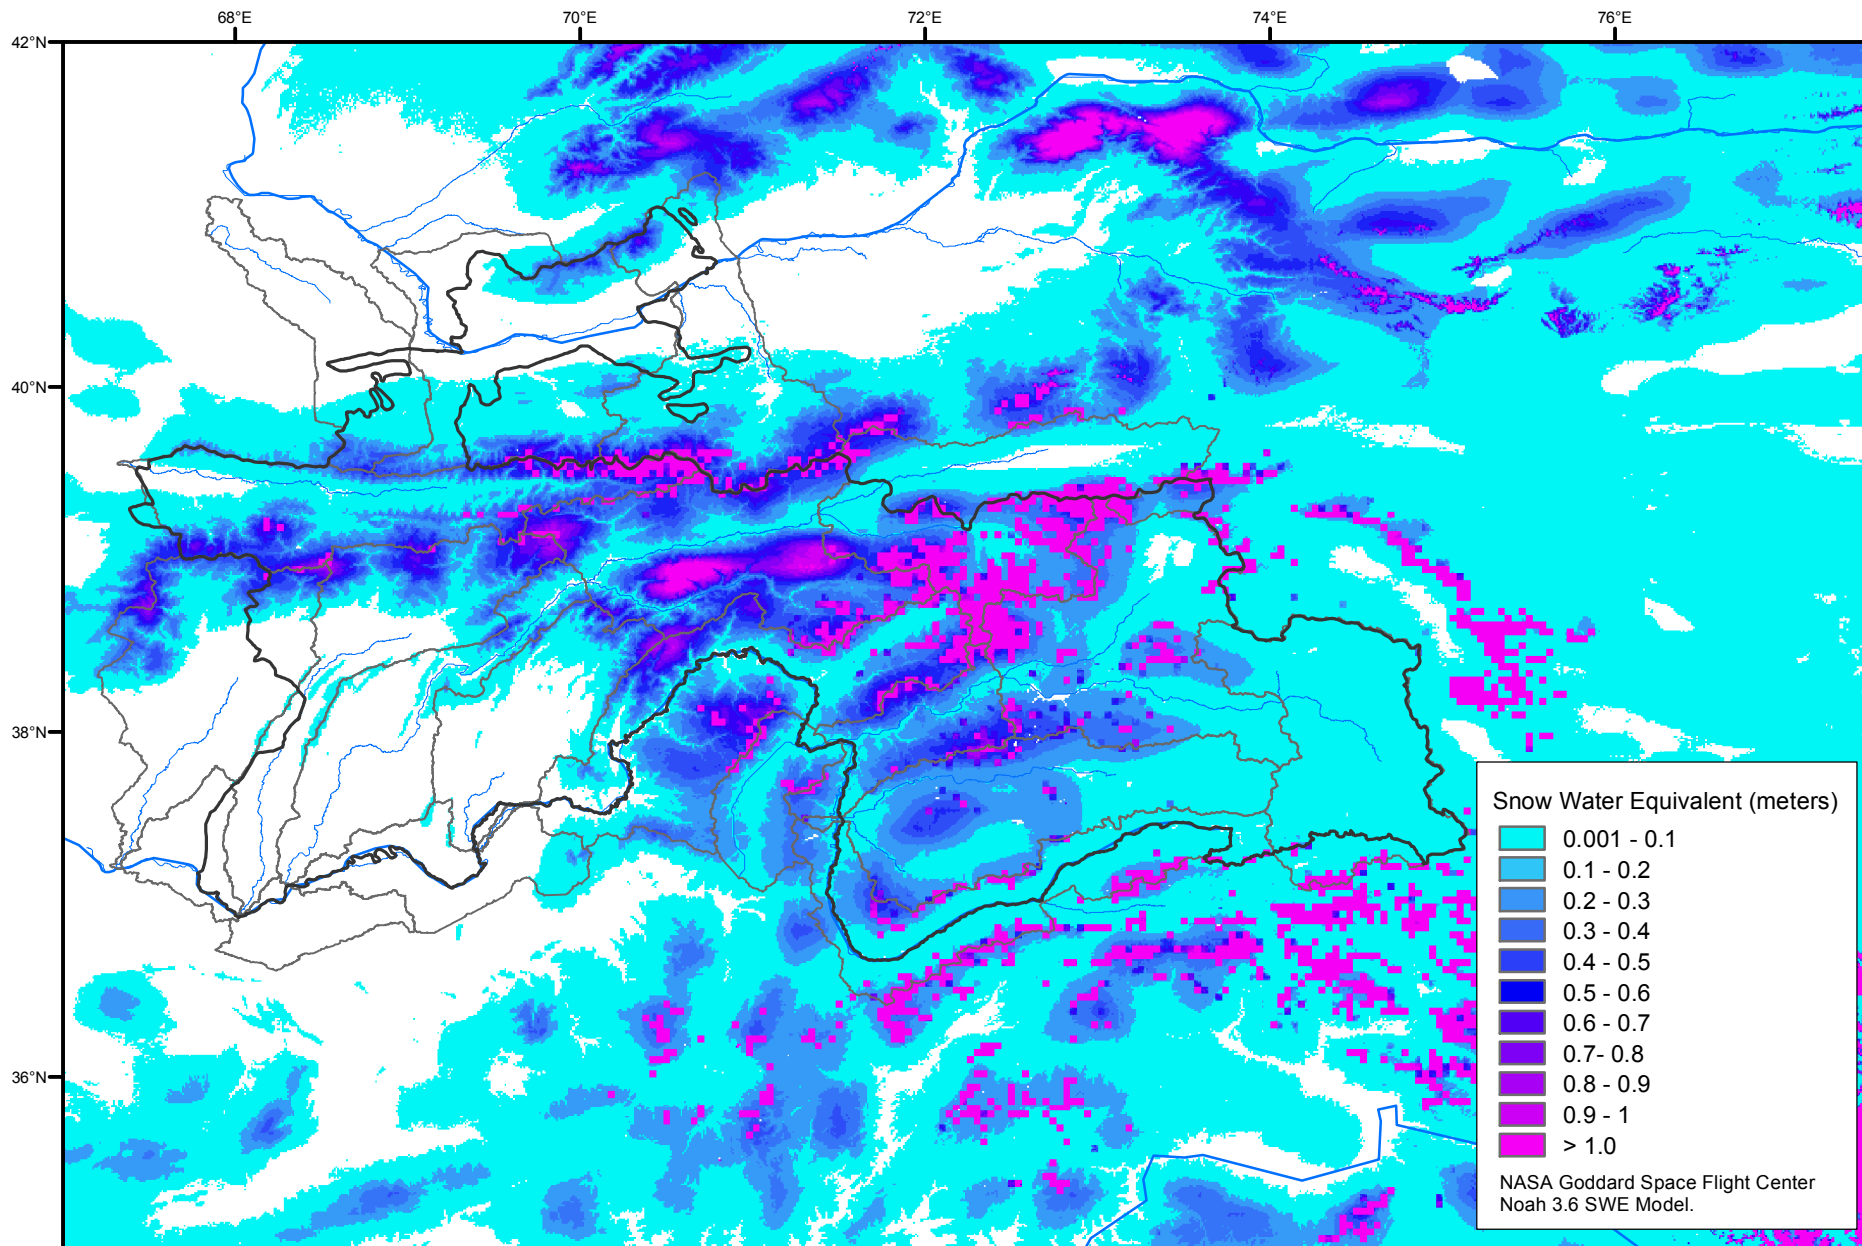

Snow Water Equivalent by Basin

January 13, 2017

Map created by USGS/EROS