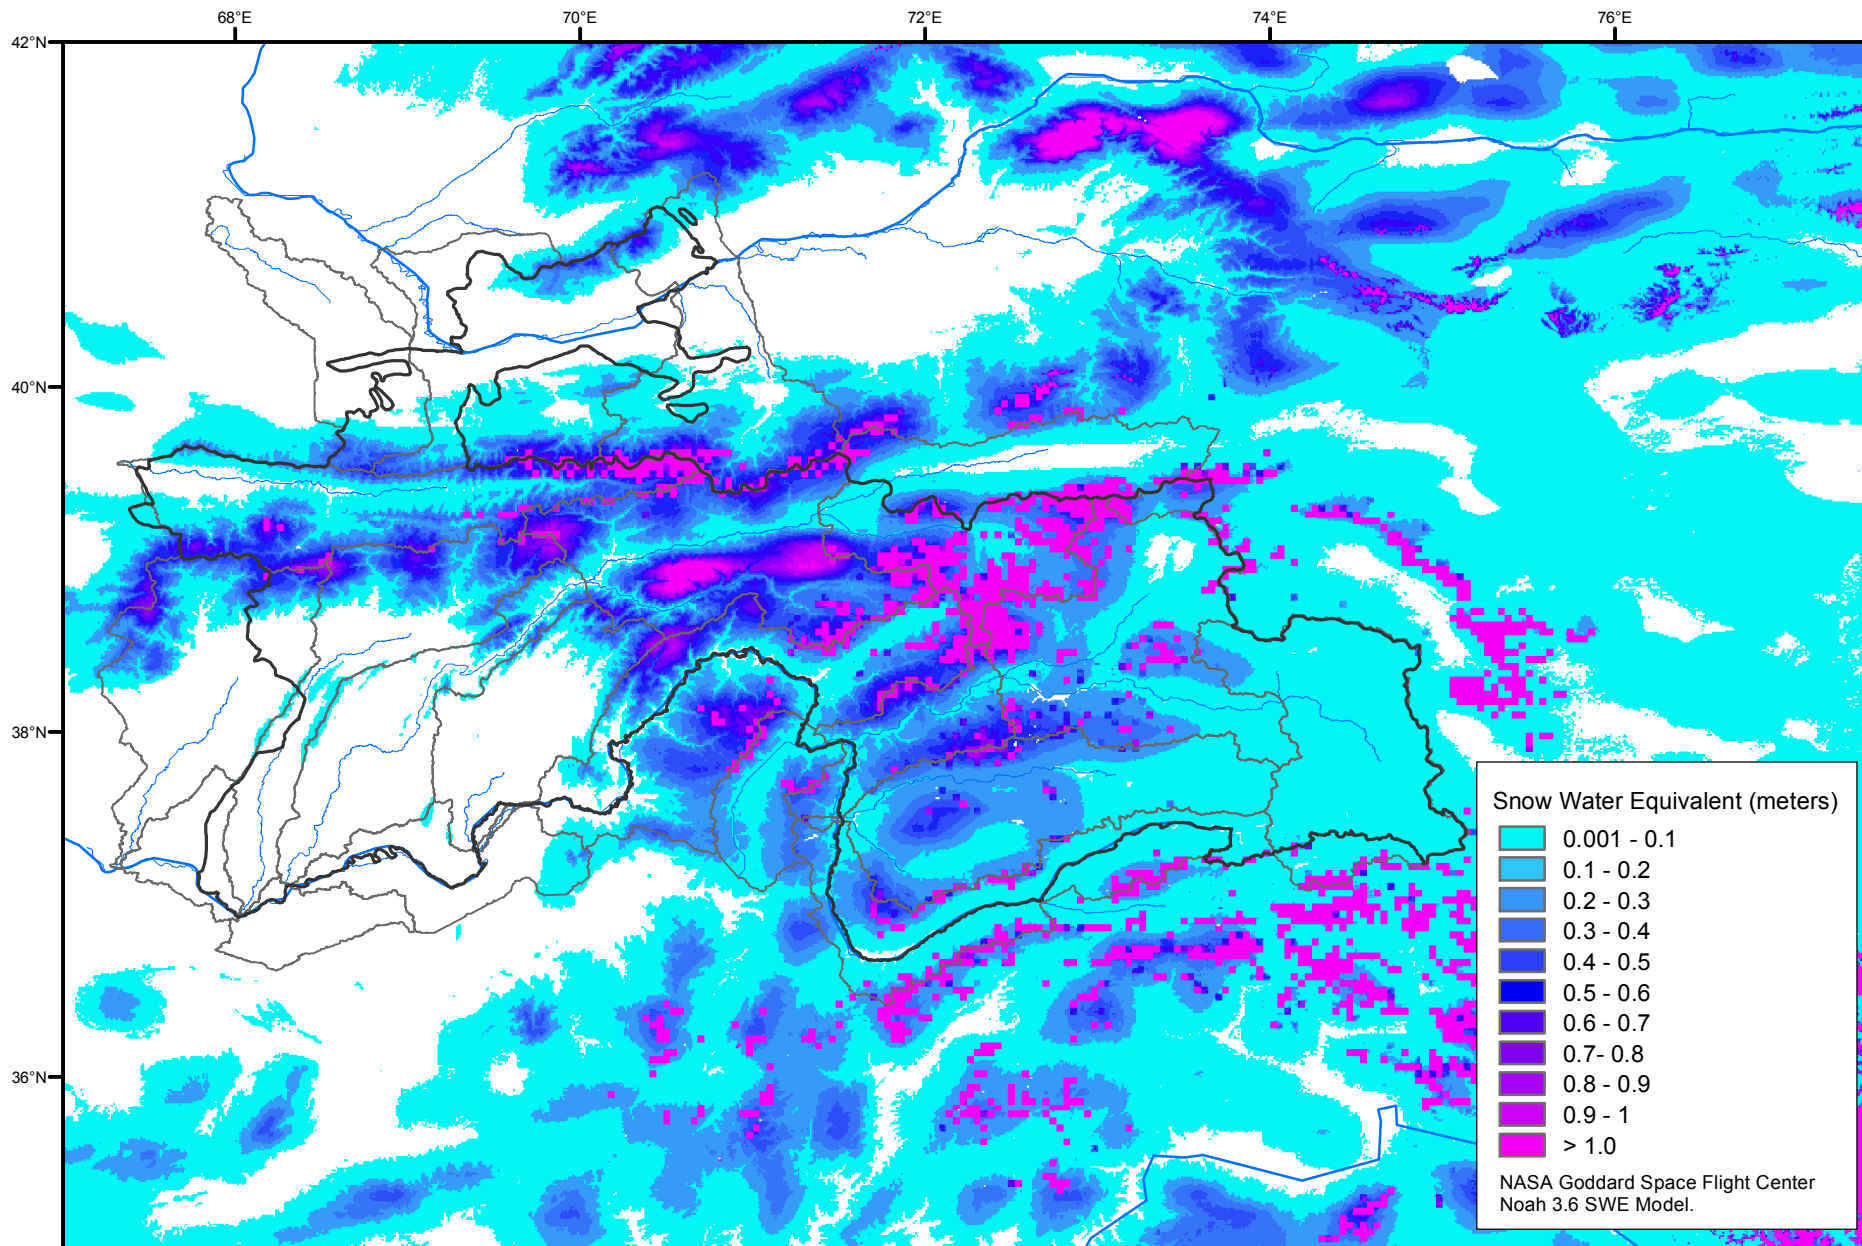

# Snow Water Equivalent by Basin

January 21, 2017

Map created by USGS/EROS