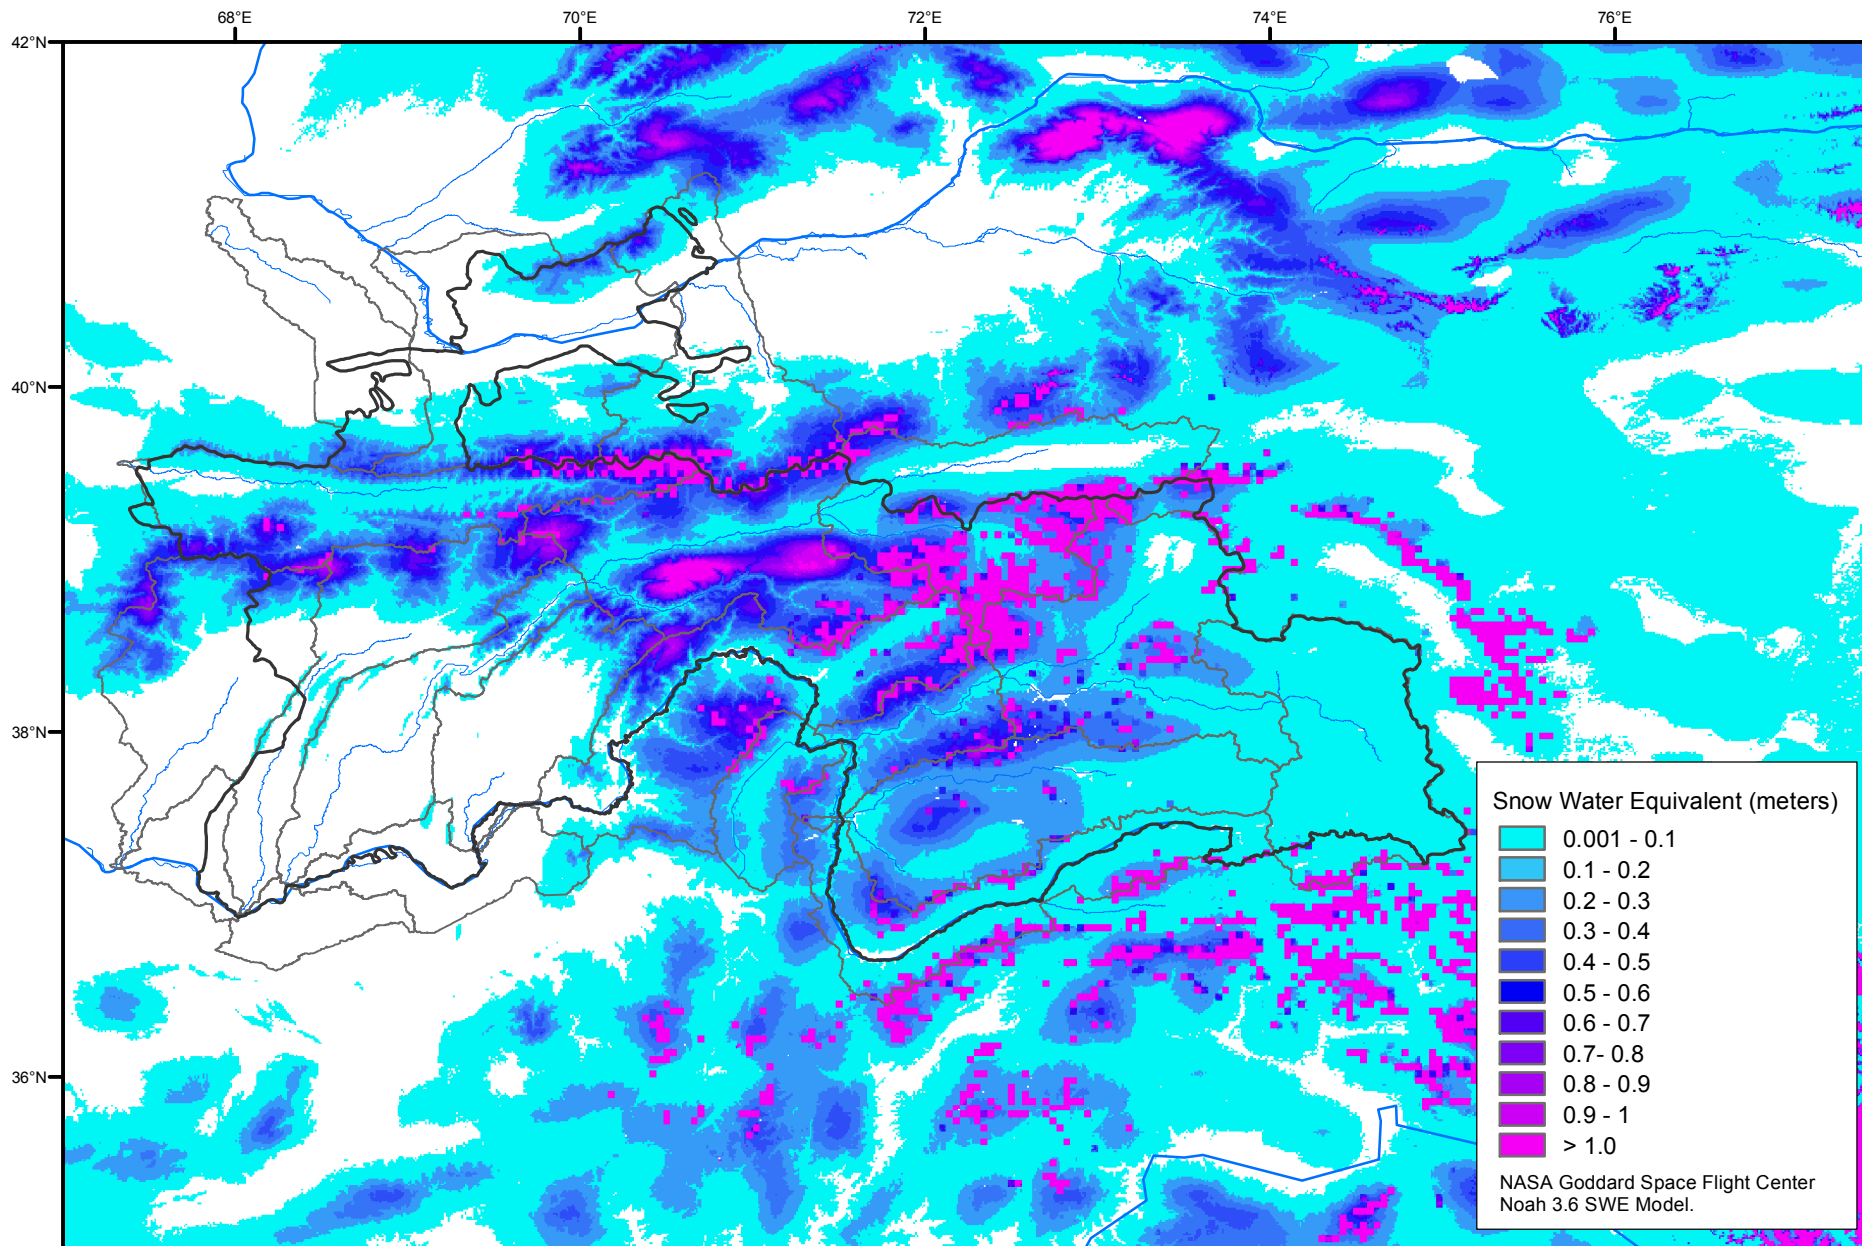

Snow Water Equivalent by Basin

January 22, 2017

Map created by USGS/EROS