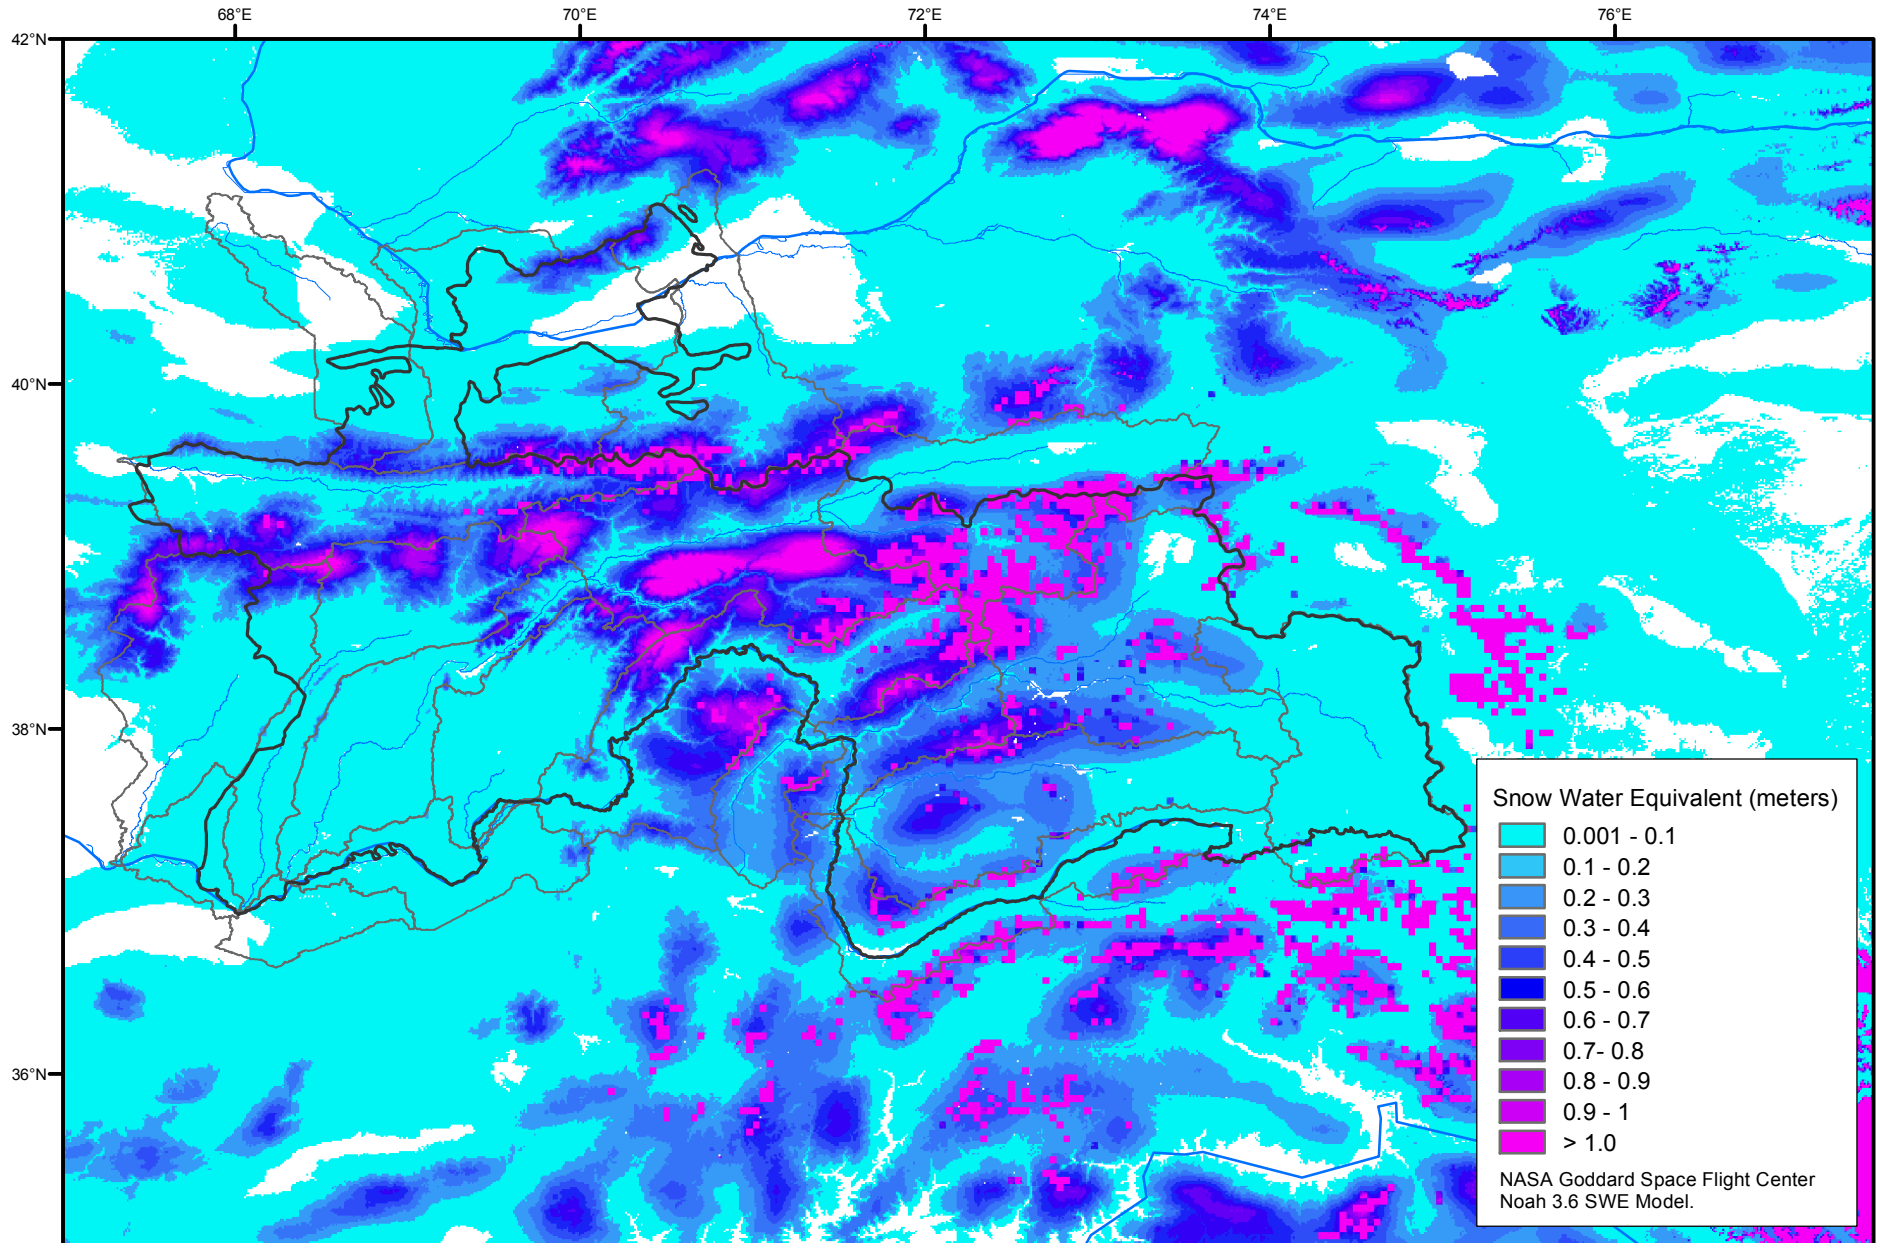

Snow Water Equivalent by Basin

February 04, 2017

Map created by USGS/EROS