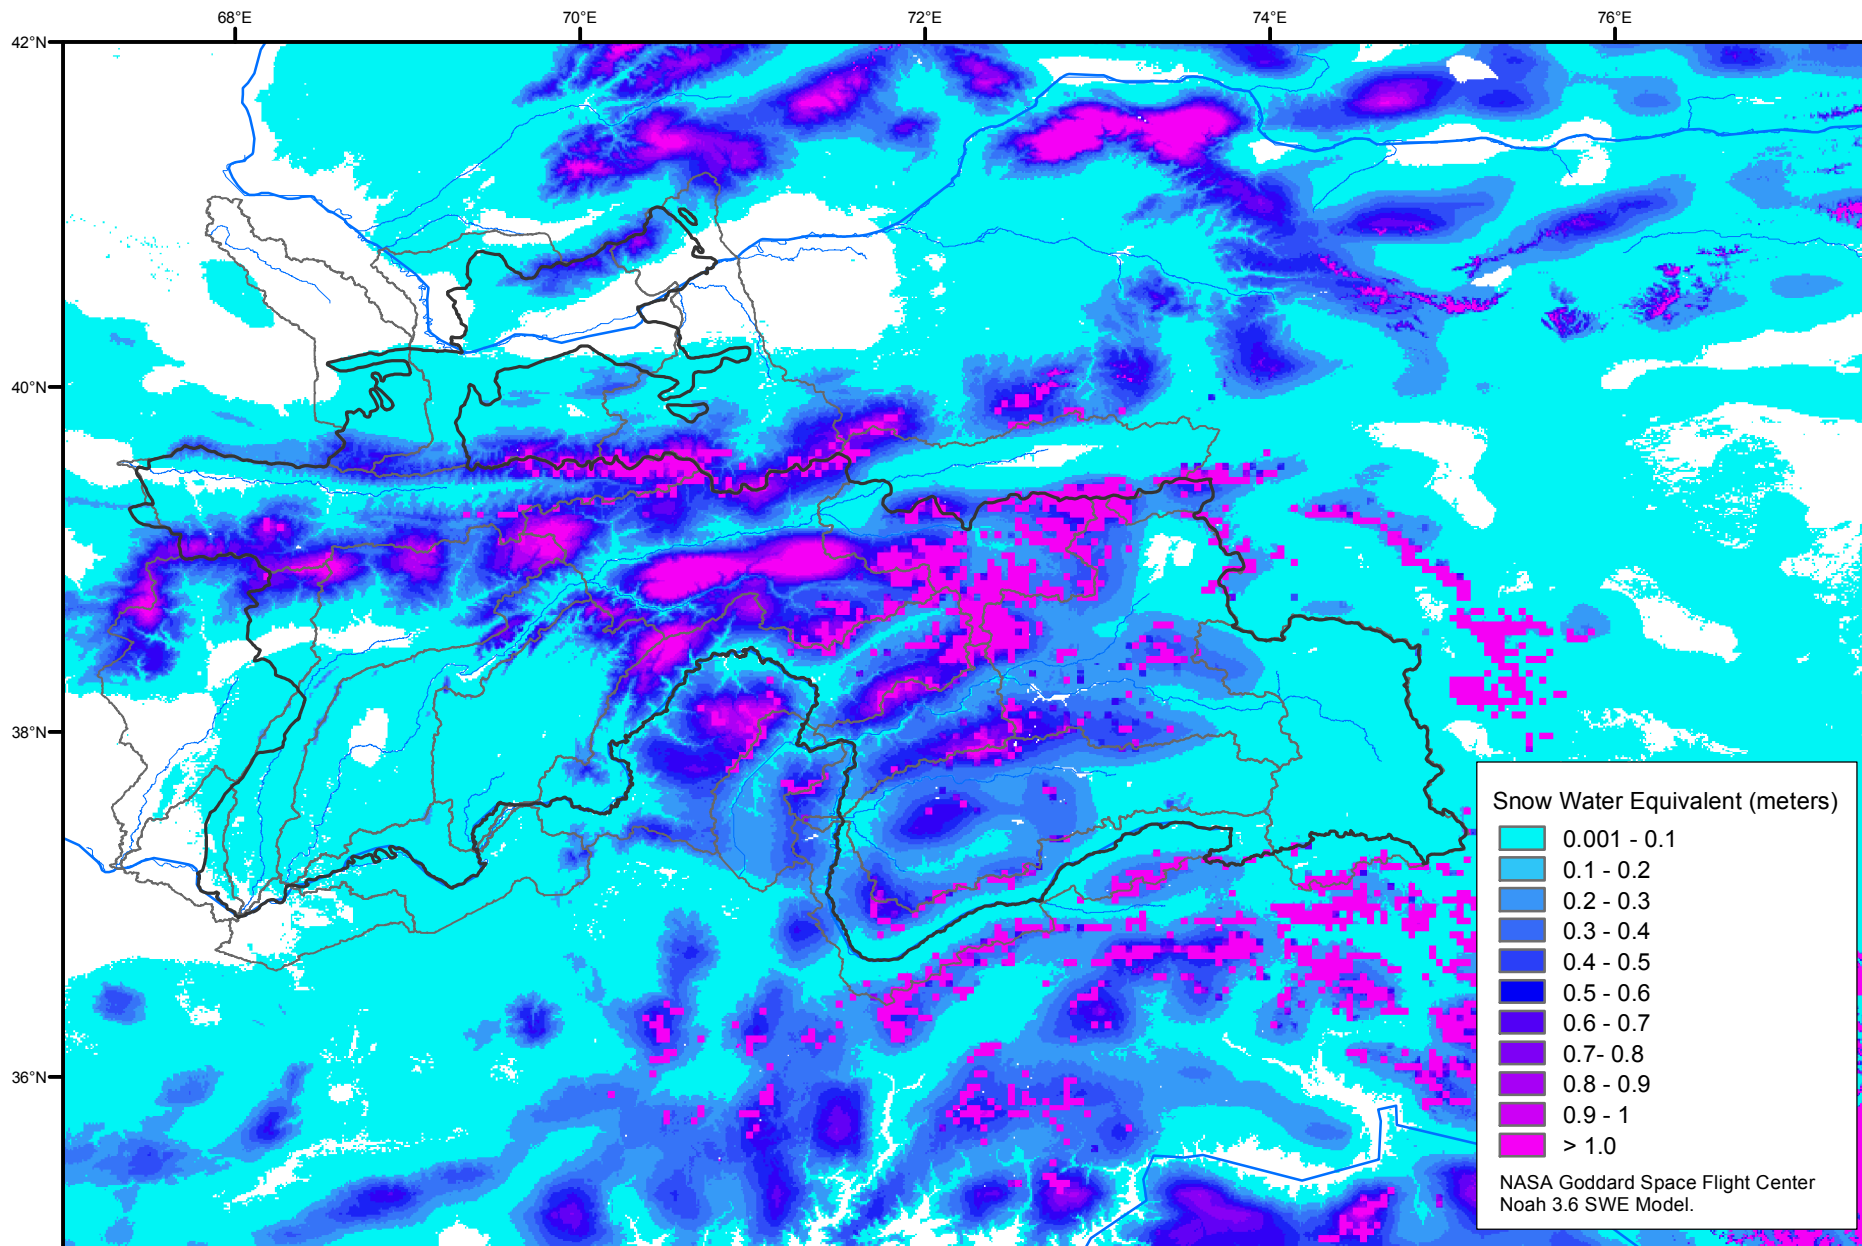

Snow Water Equivalent by Basin

February 09, 2017

Map created by USGS/EROS