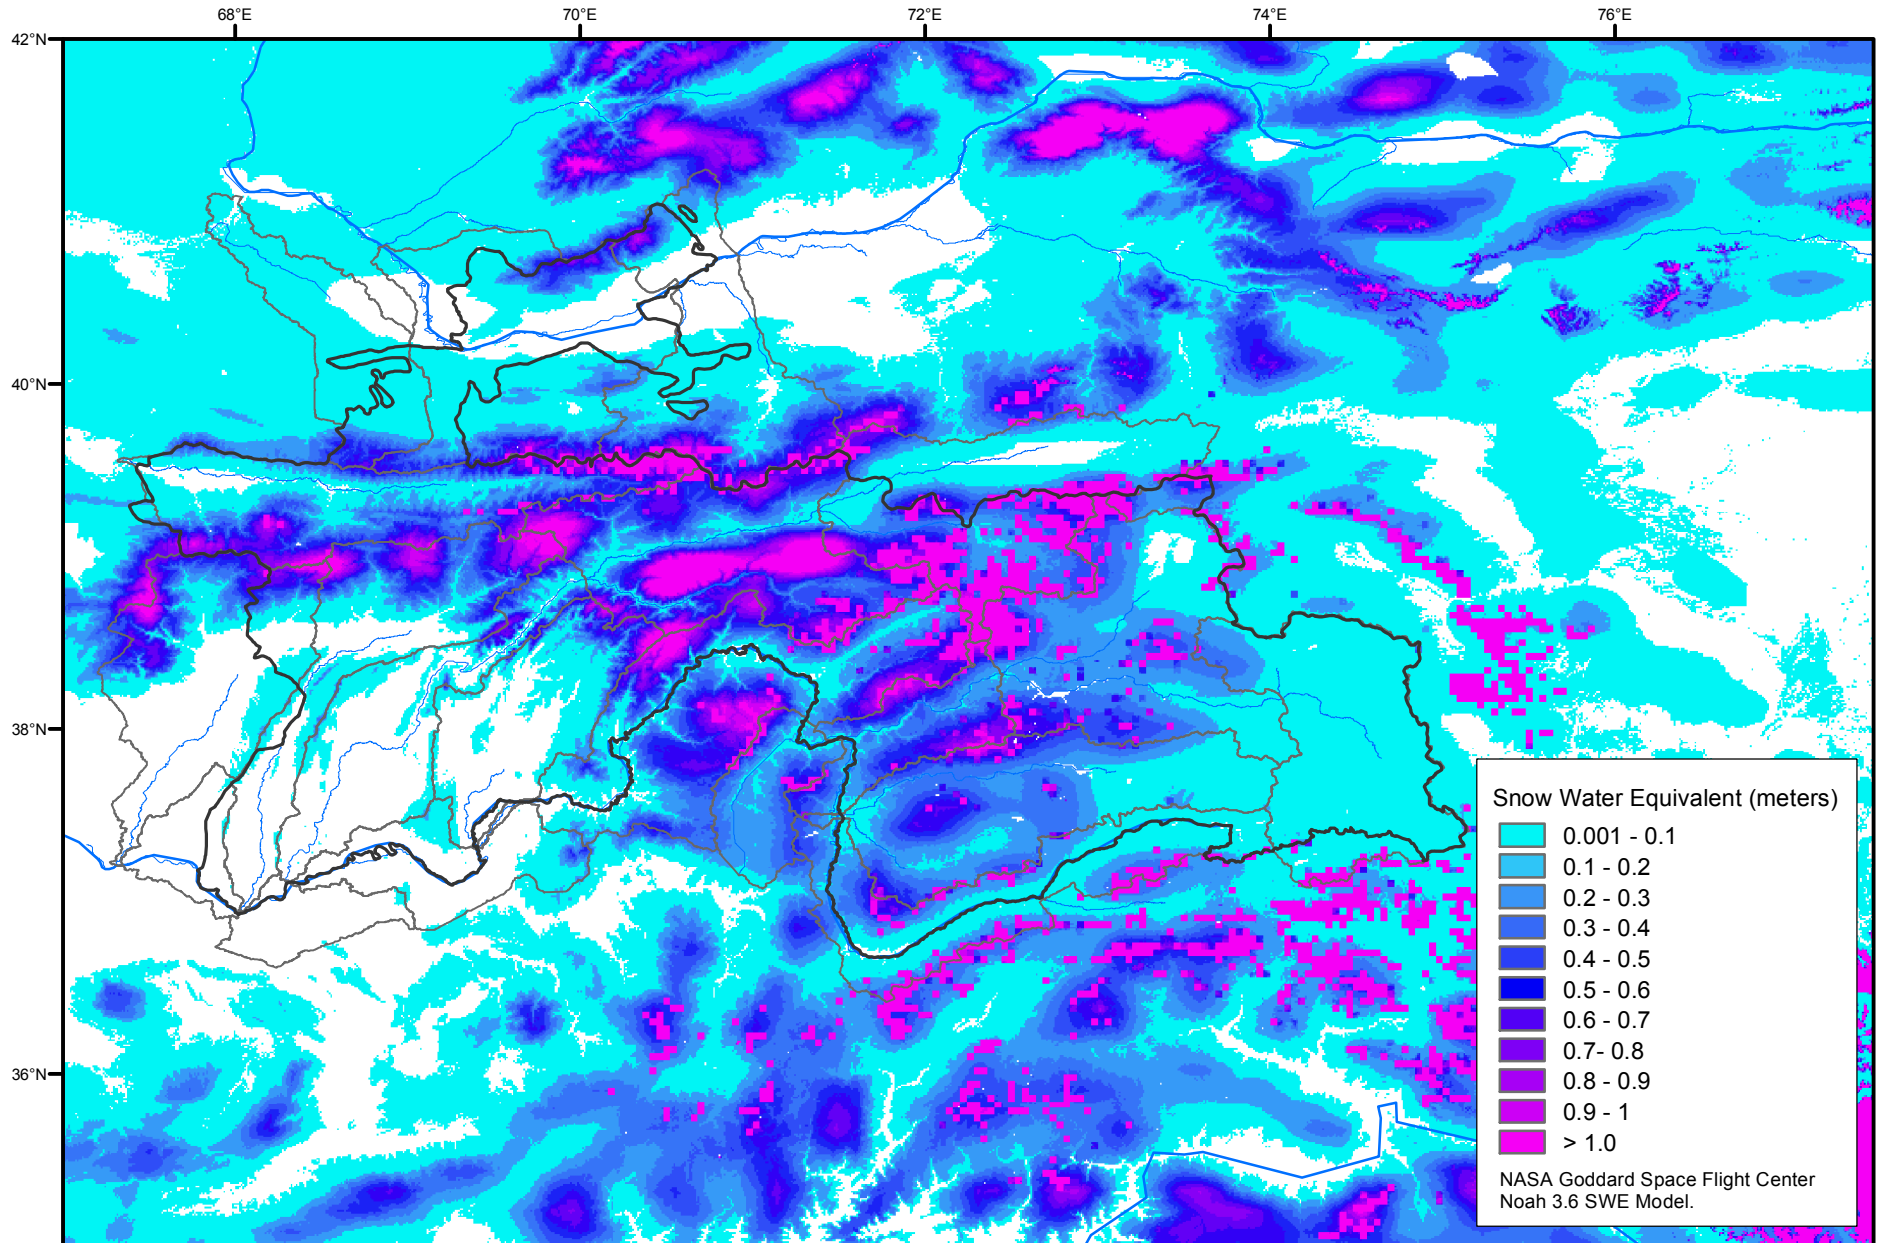

Snow Water Equivalent by Basin

February 14, 2017

Map created by USGS/EROS