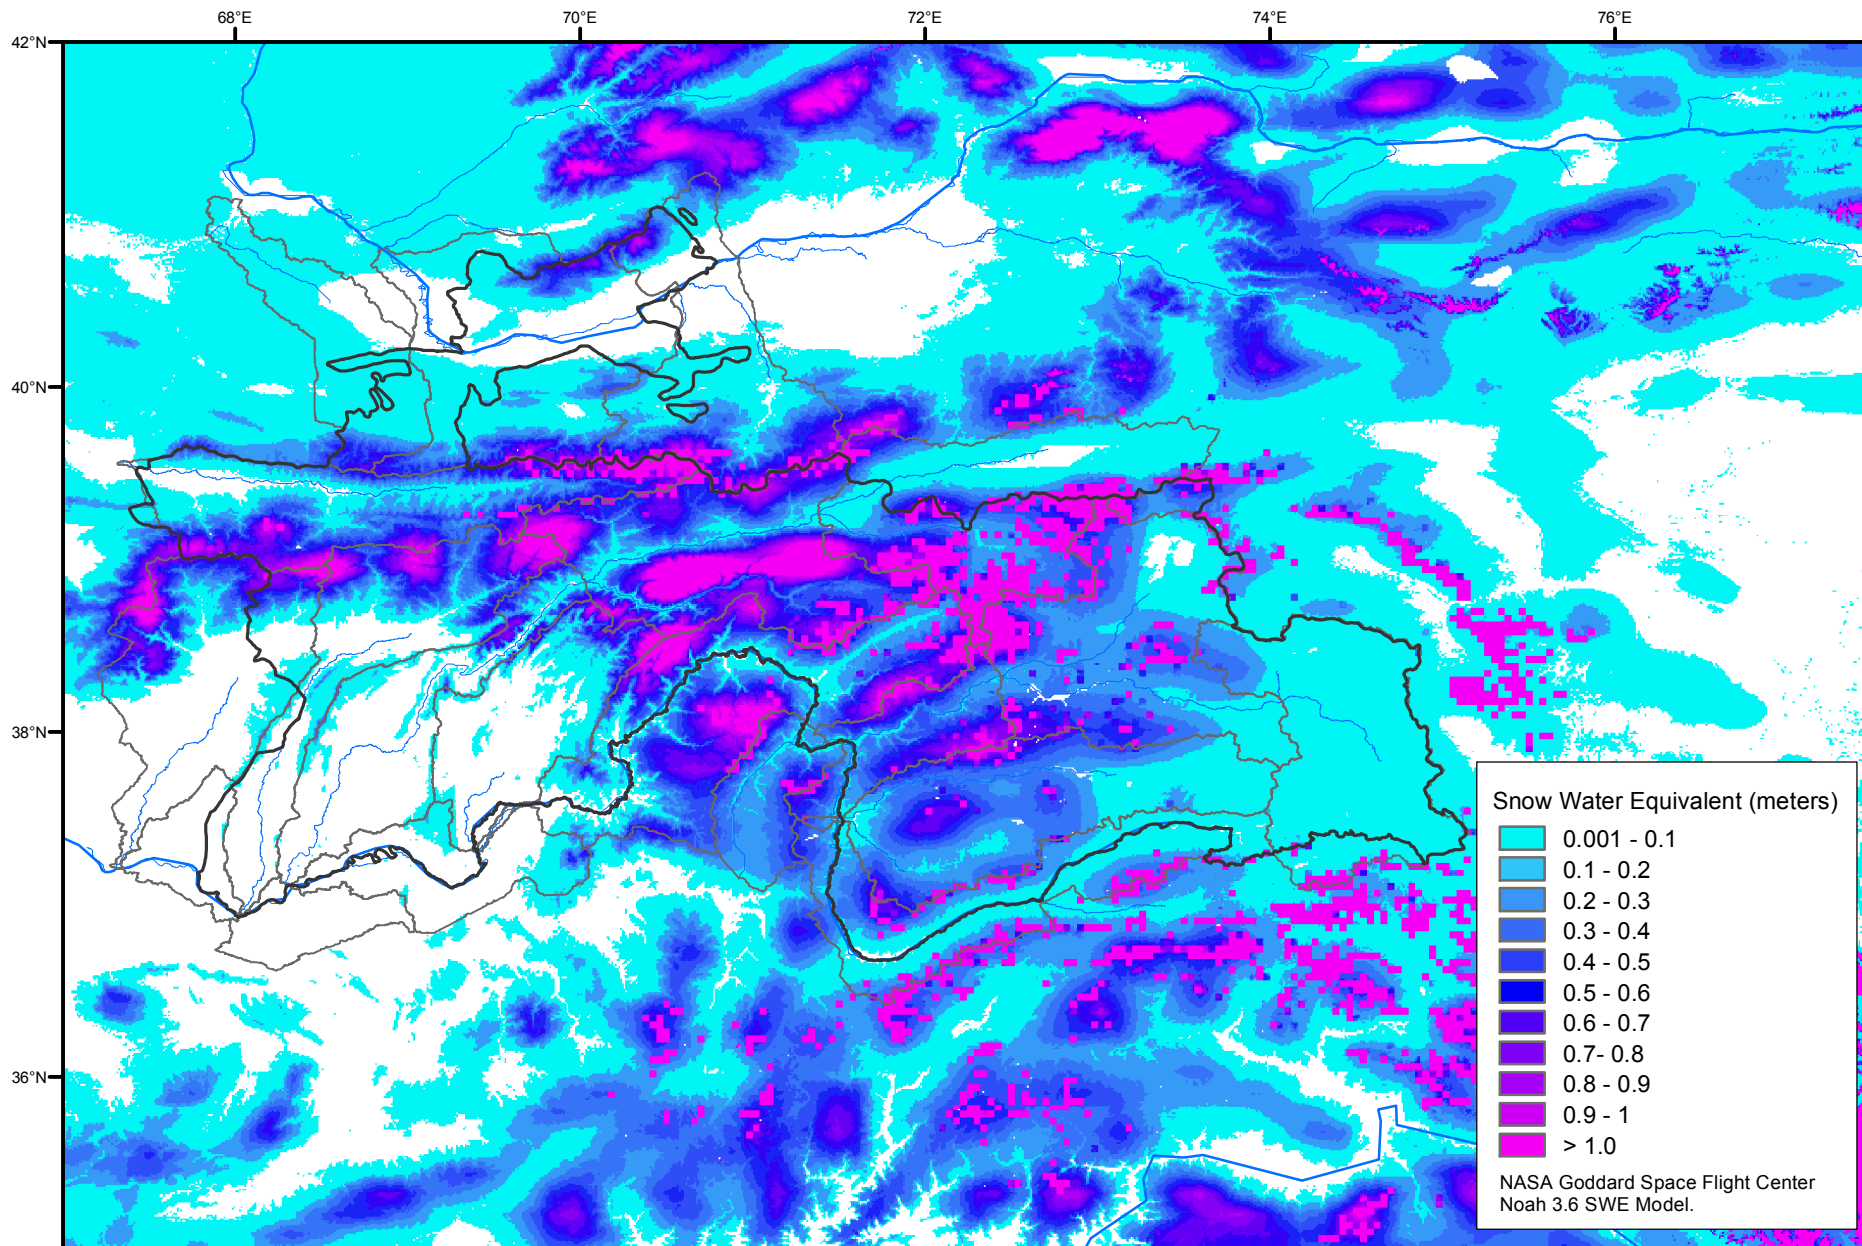

Snow Water Equivalent by Basin

February 16, 2017

Map created by USGS/EROS