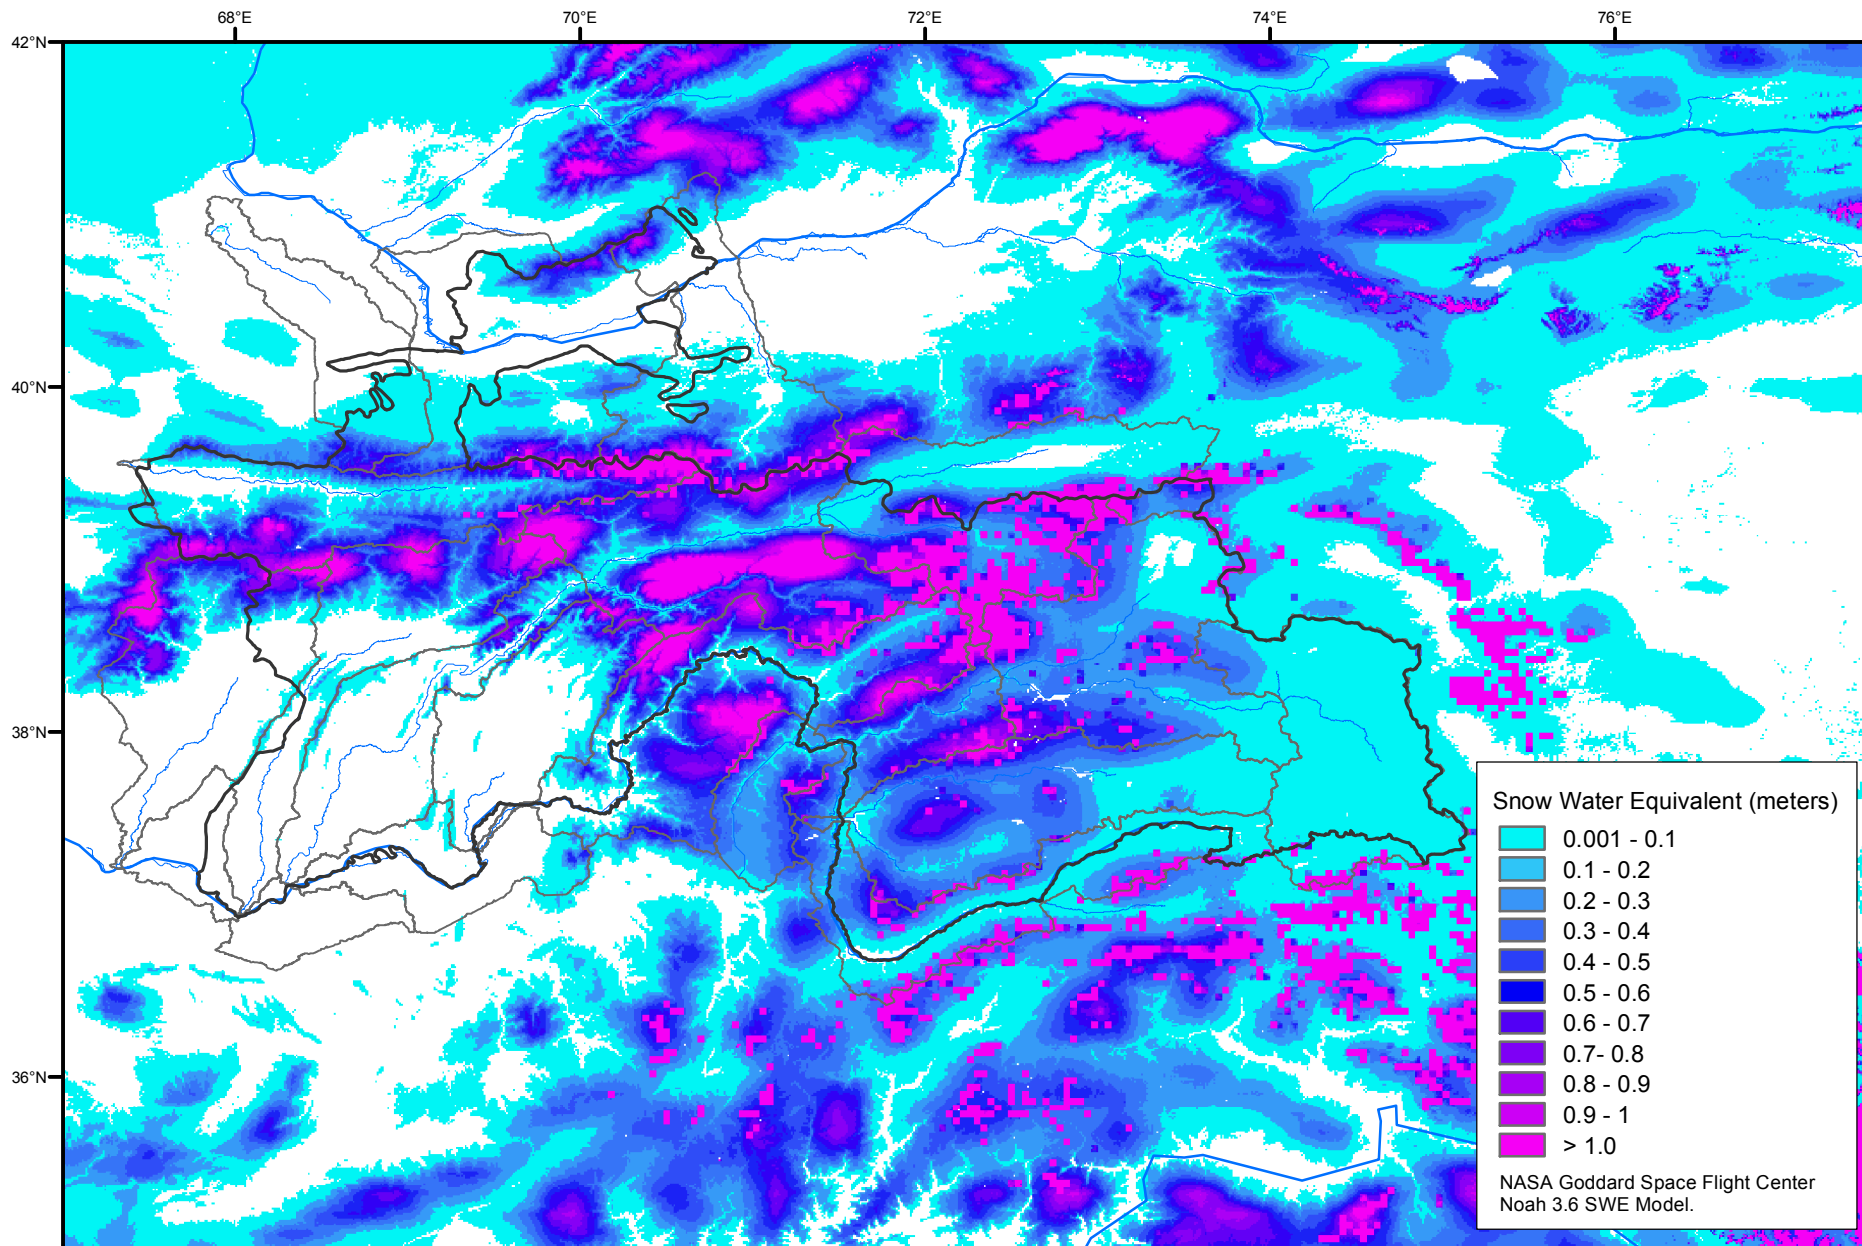

Snow Water Equivalent by Basin

February 18, 2017

Map created by USGS/EROS