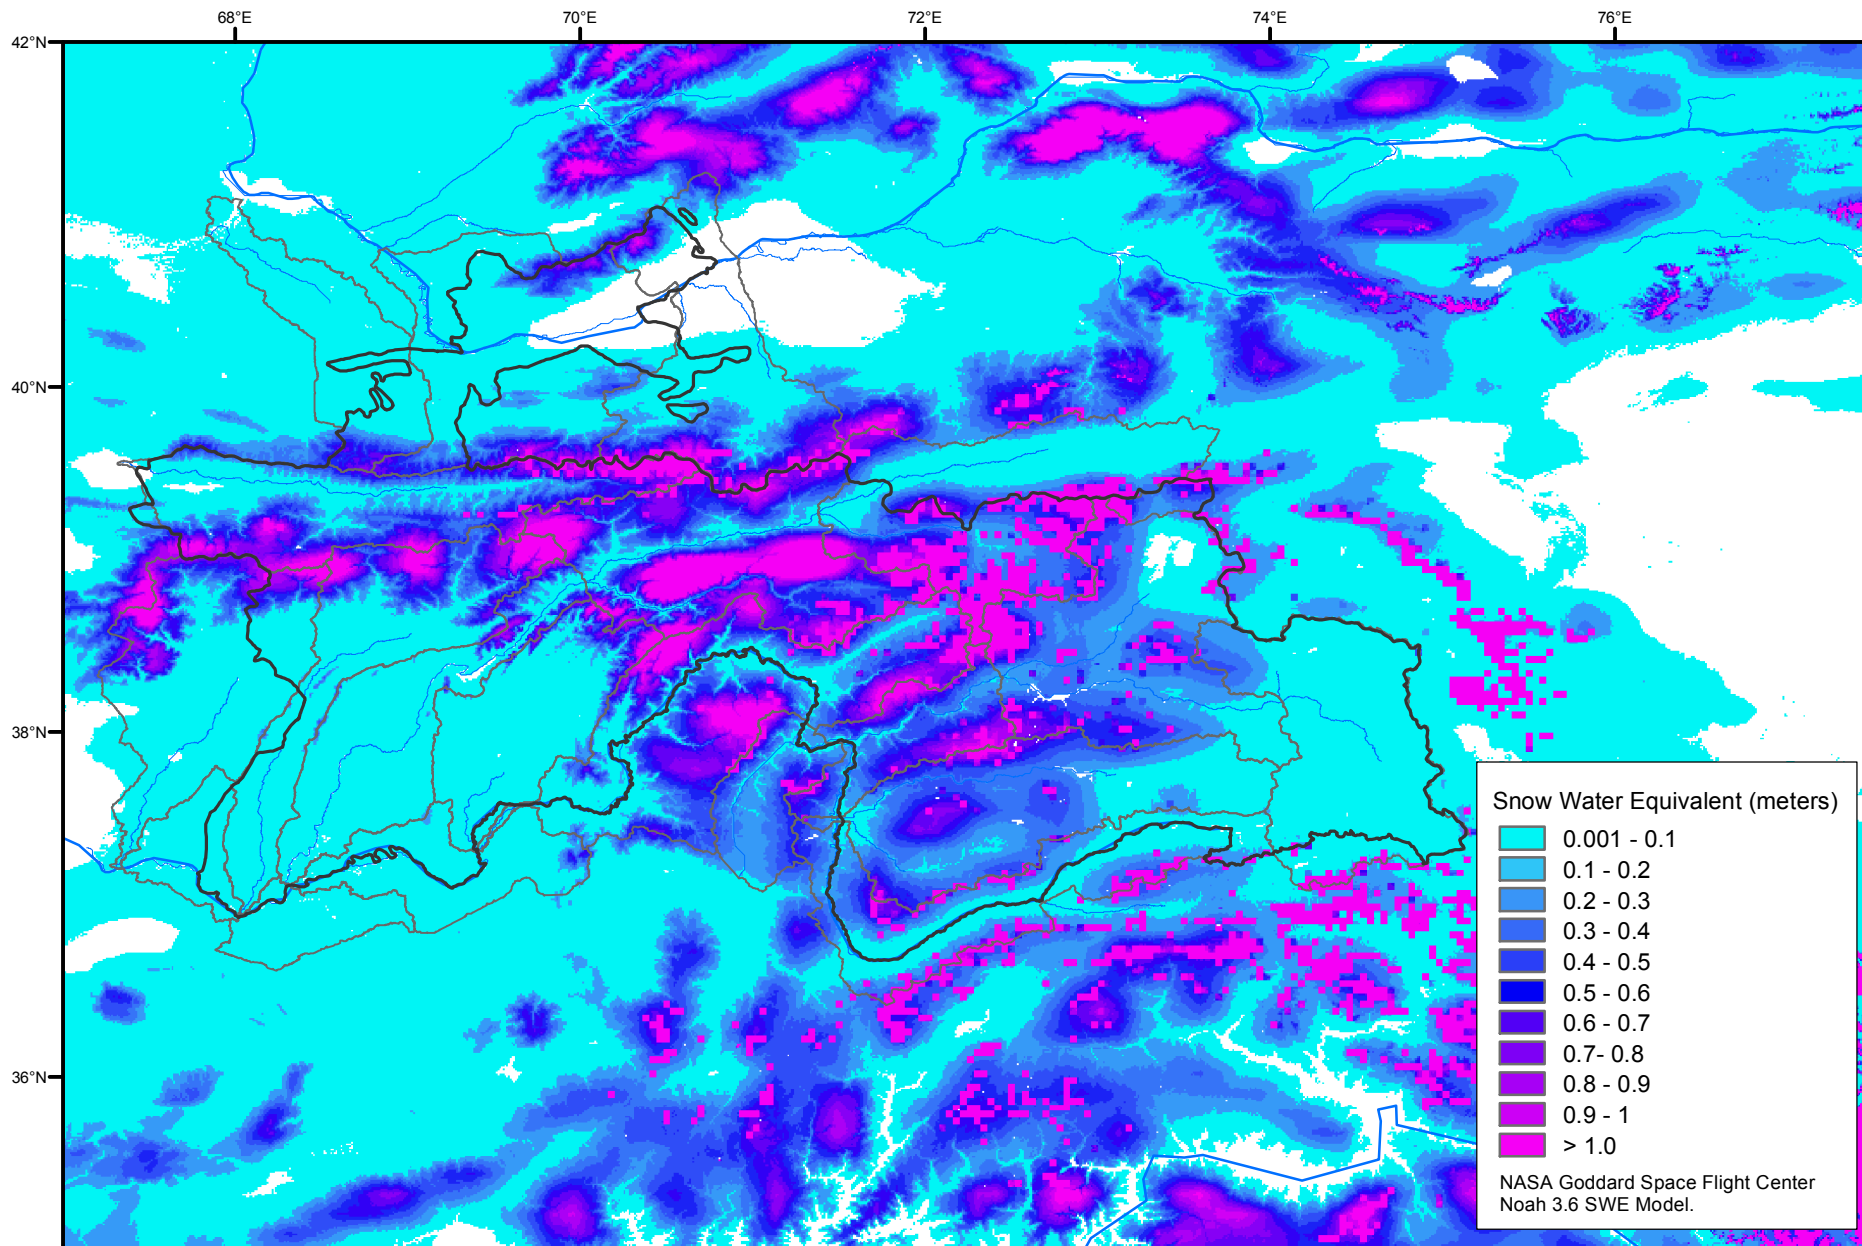

Snow Water Equivalent by Basin

February 20, 2017

Map created by USGS/EROS