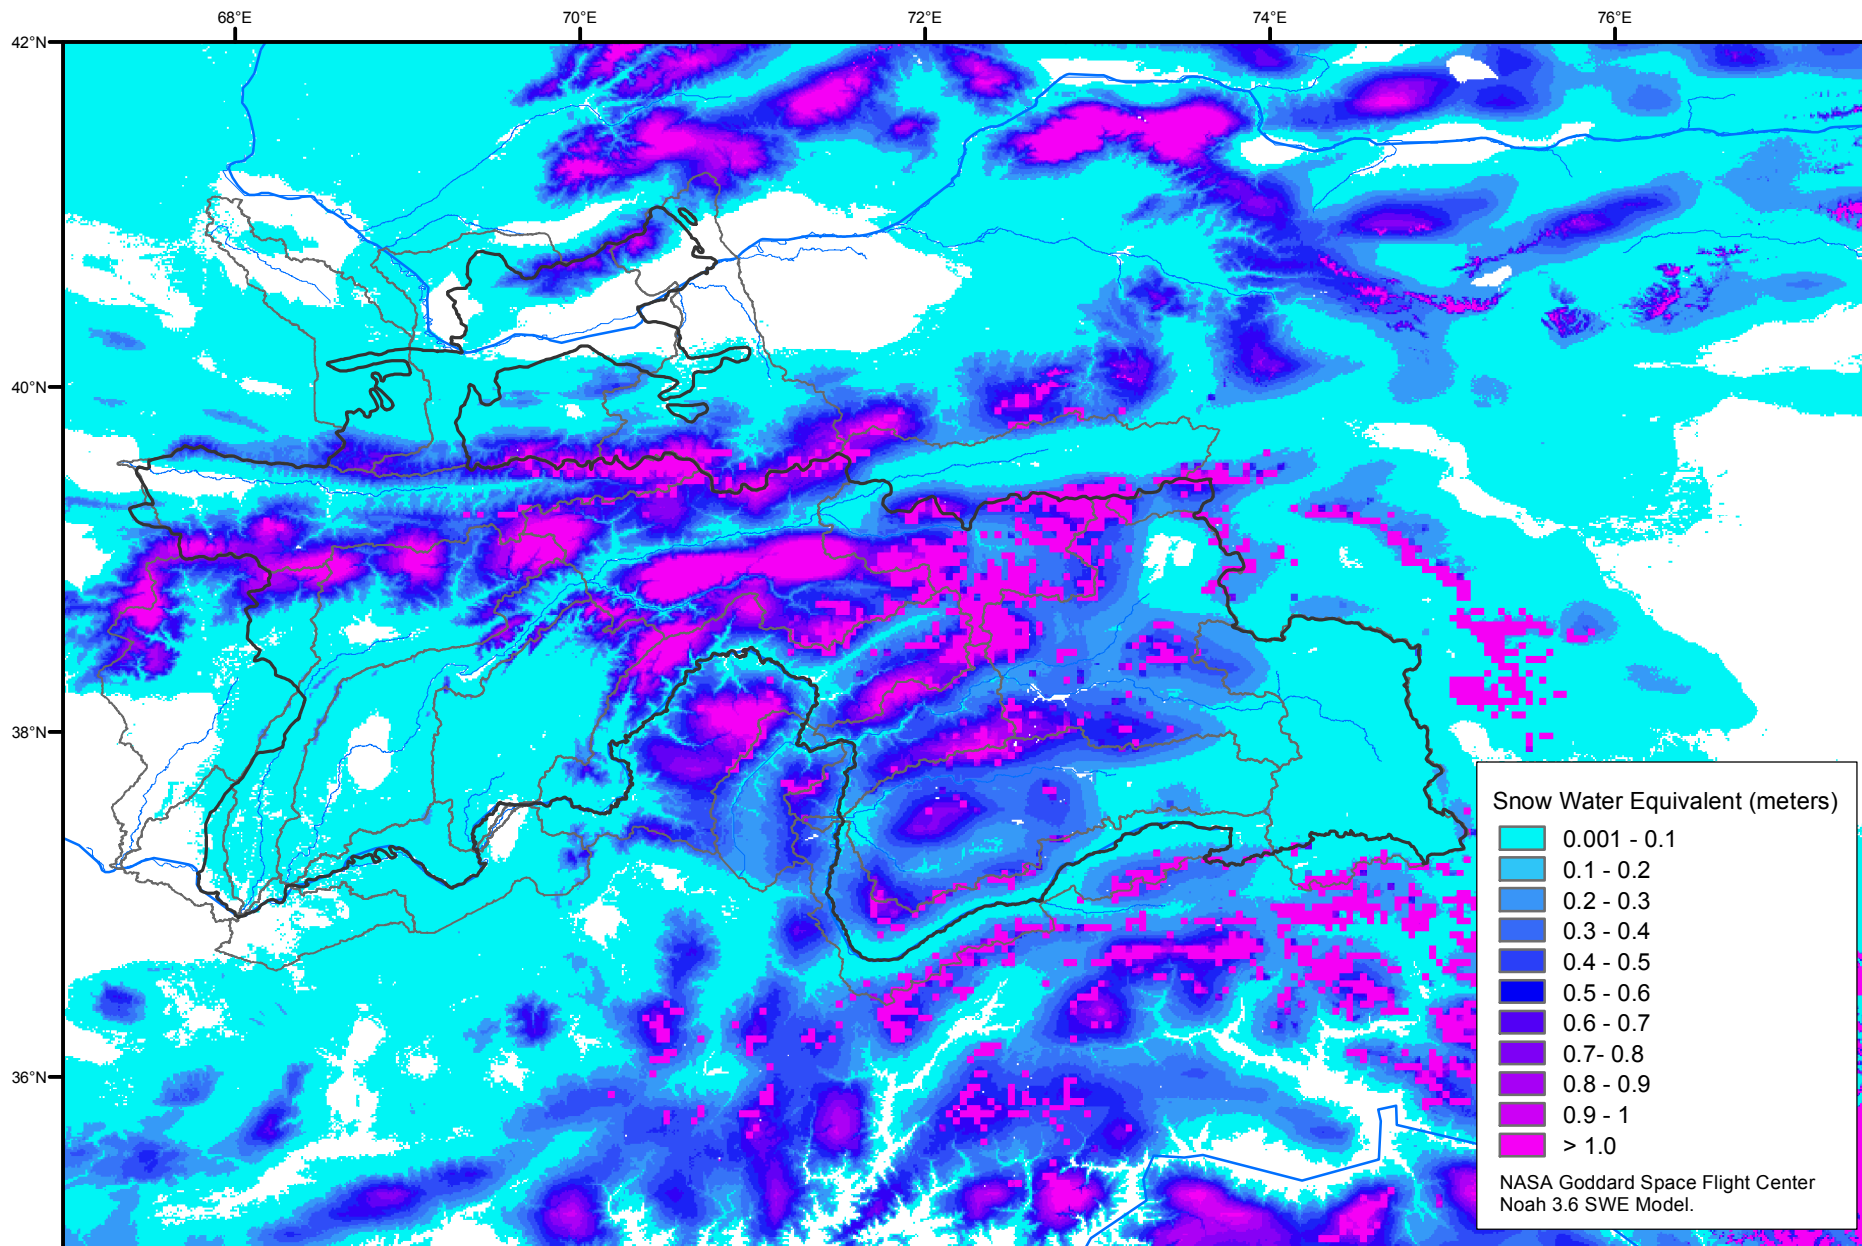

Snow Water Equivalent by Basin

February 24, 2017

Map created by USGS/EROS