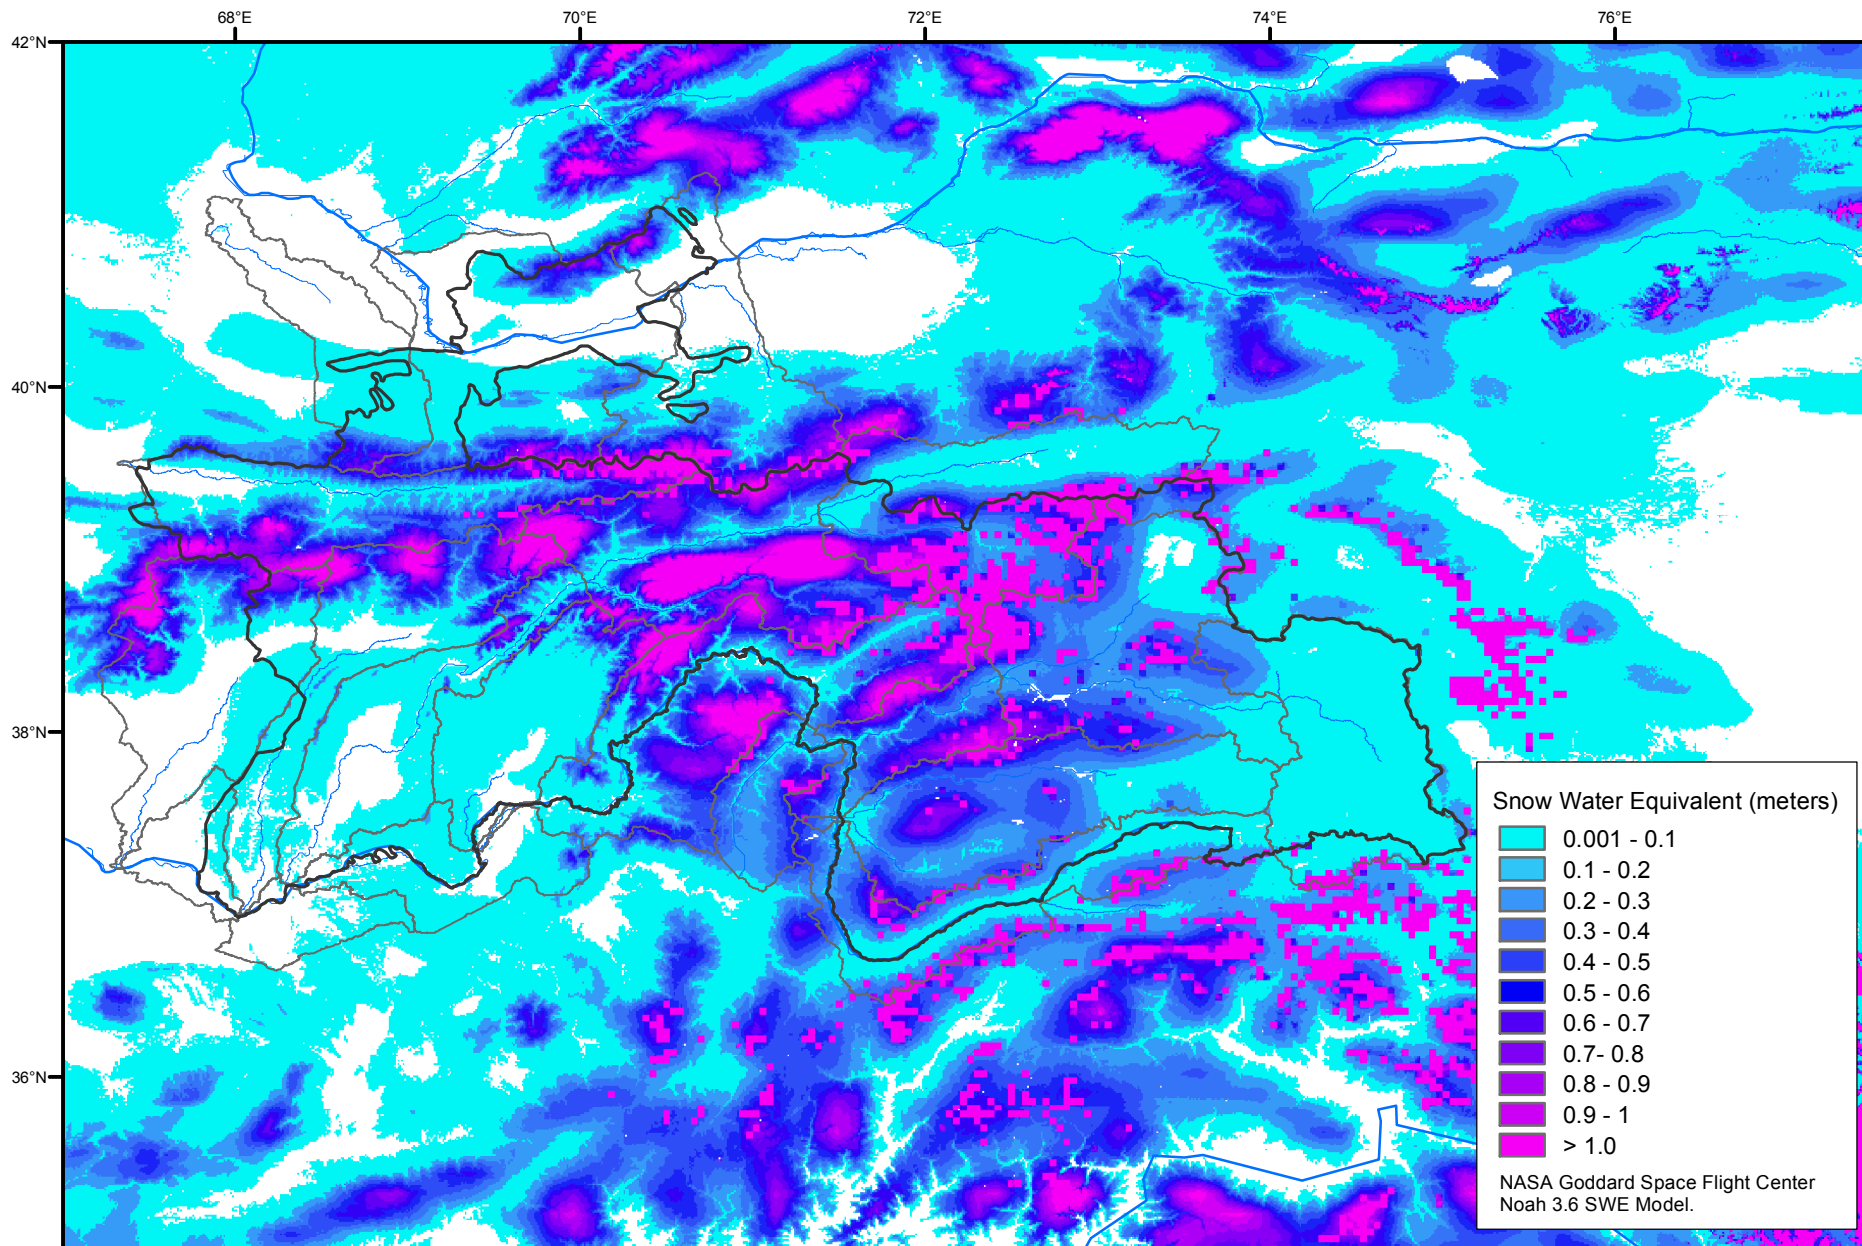

Snow Water Equivalent by Basin

February 25, 2017

Map created by USGS/EROS