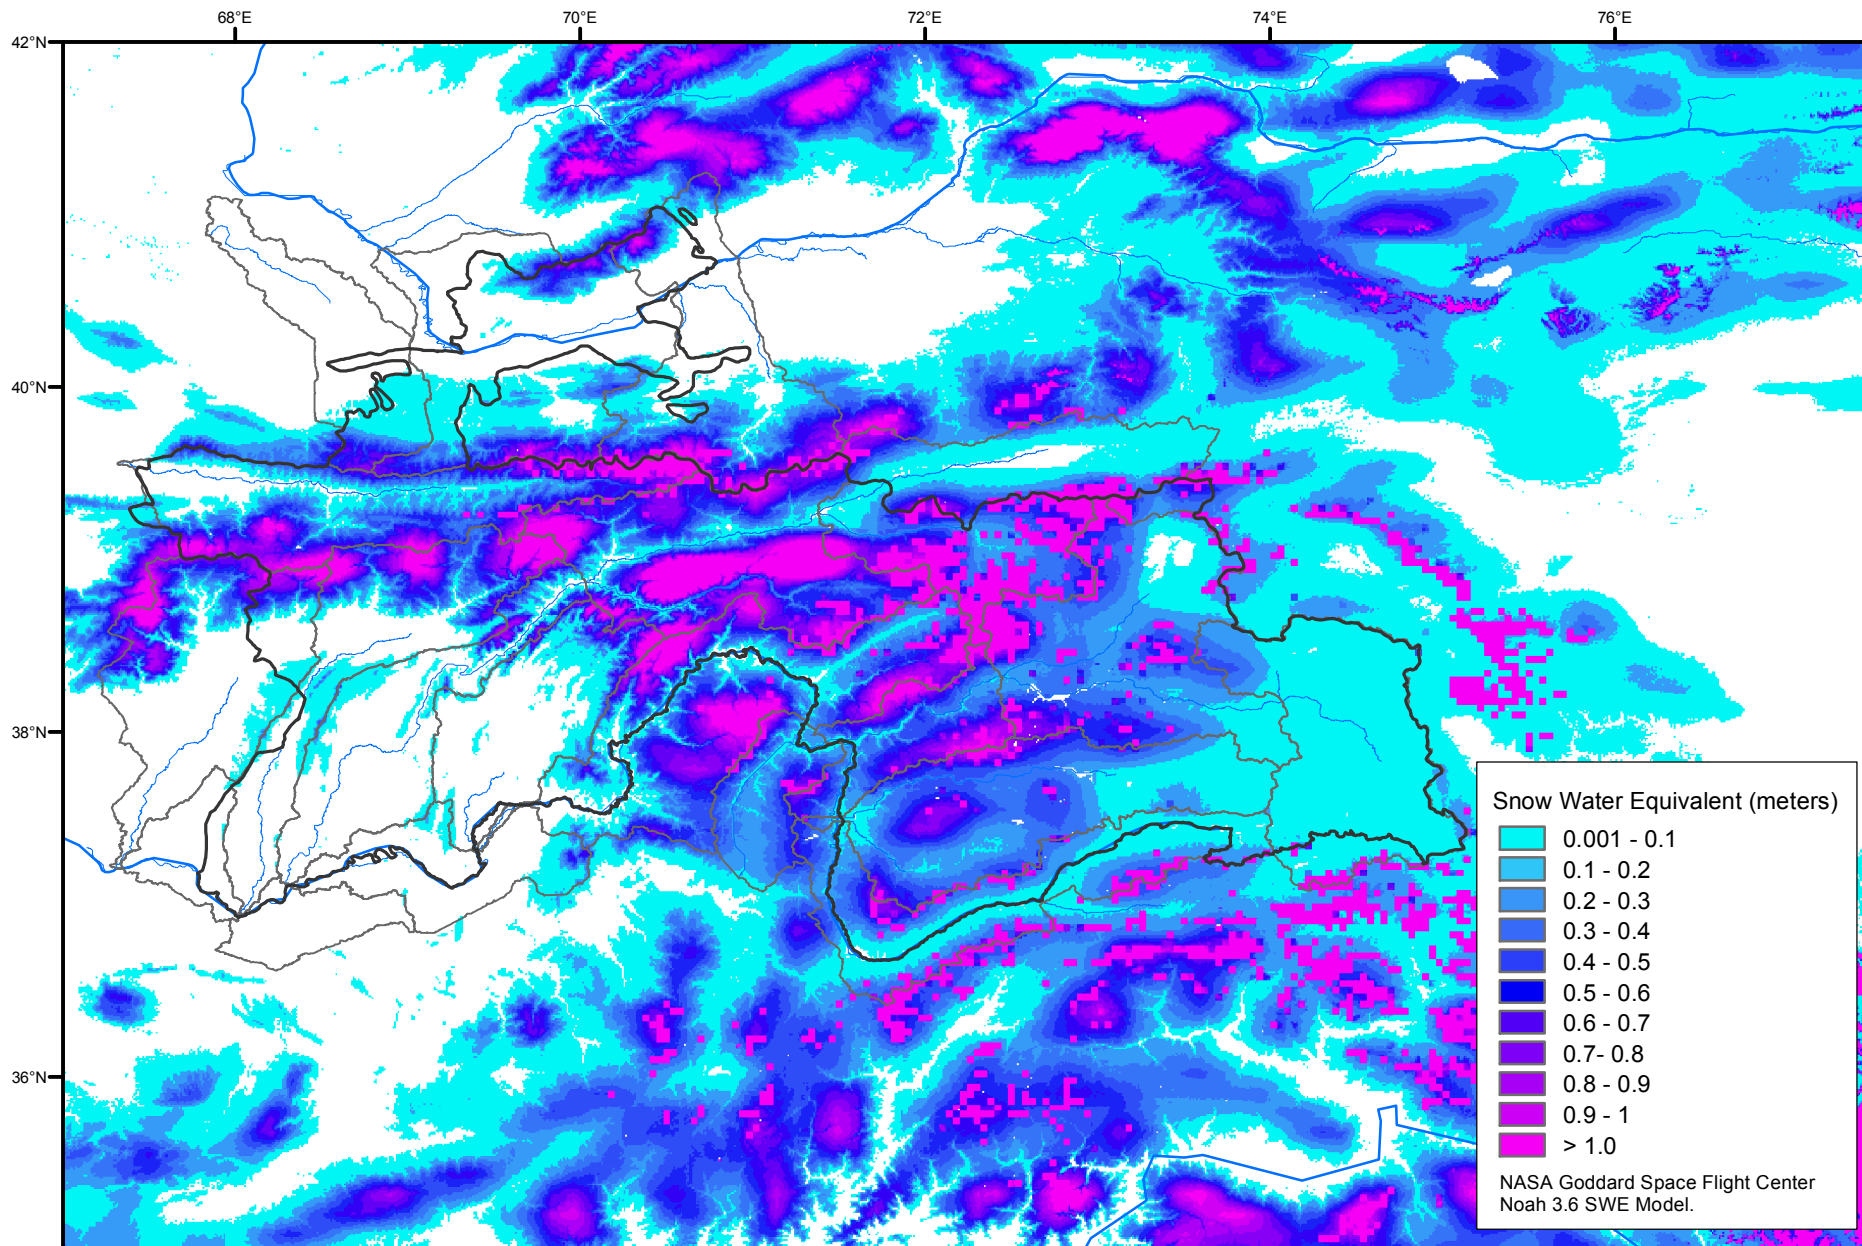

# Snow Water Equivalent by Basin

March 01, 2017

Map created by USGS/EROS