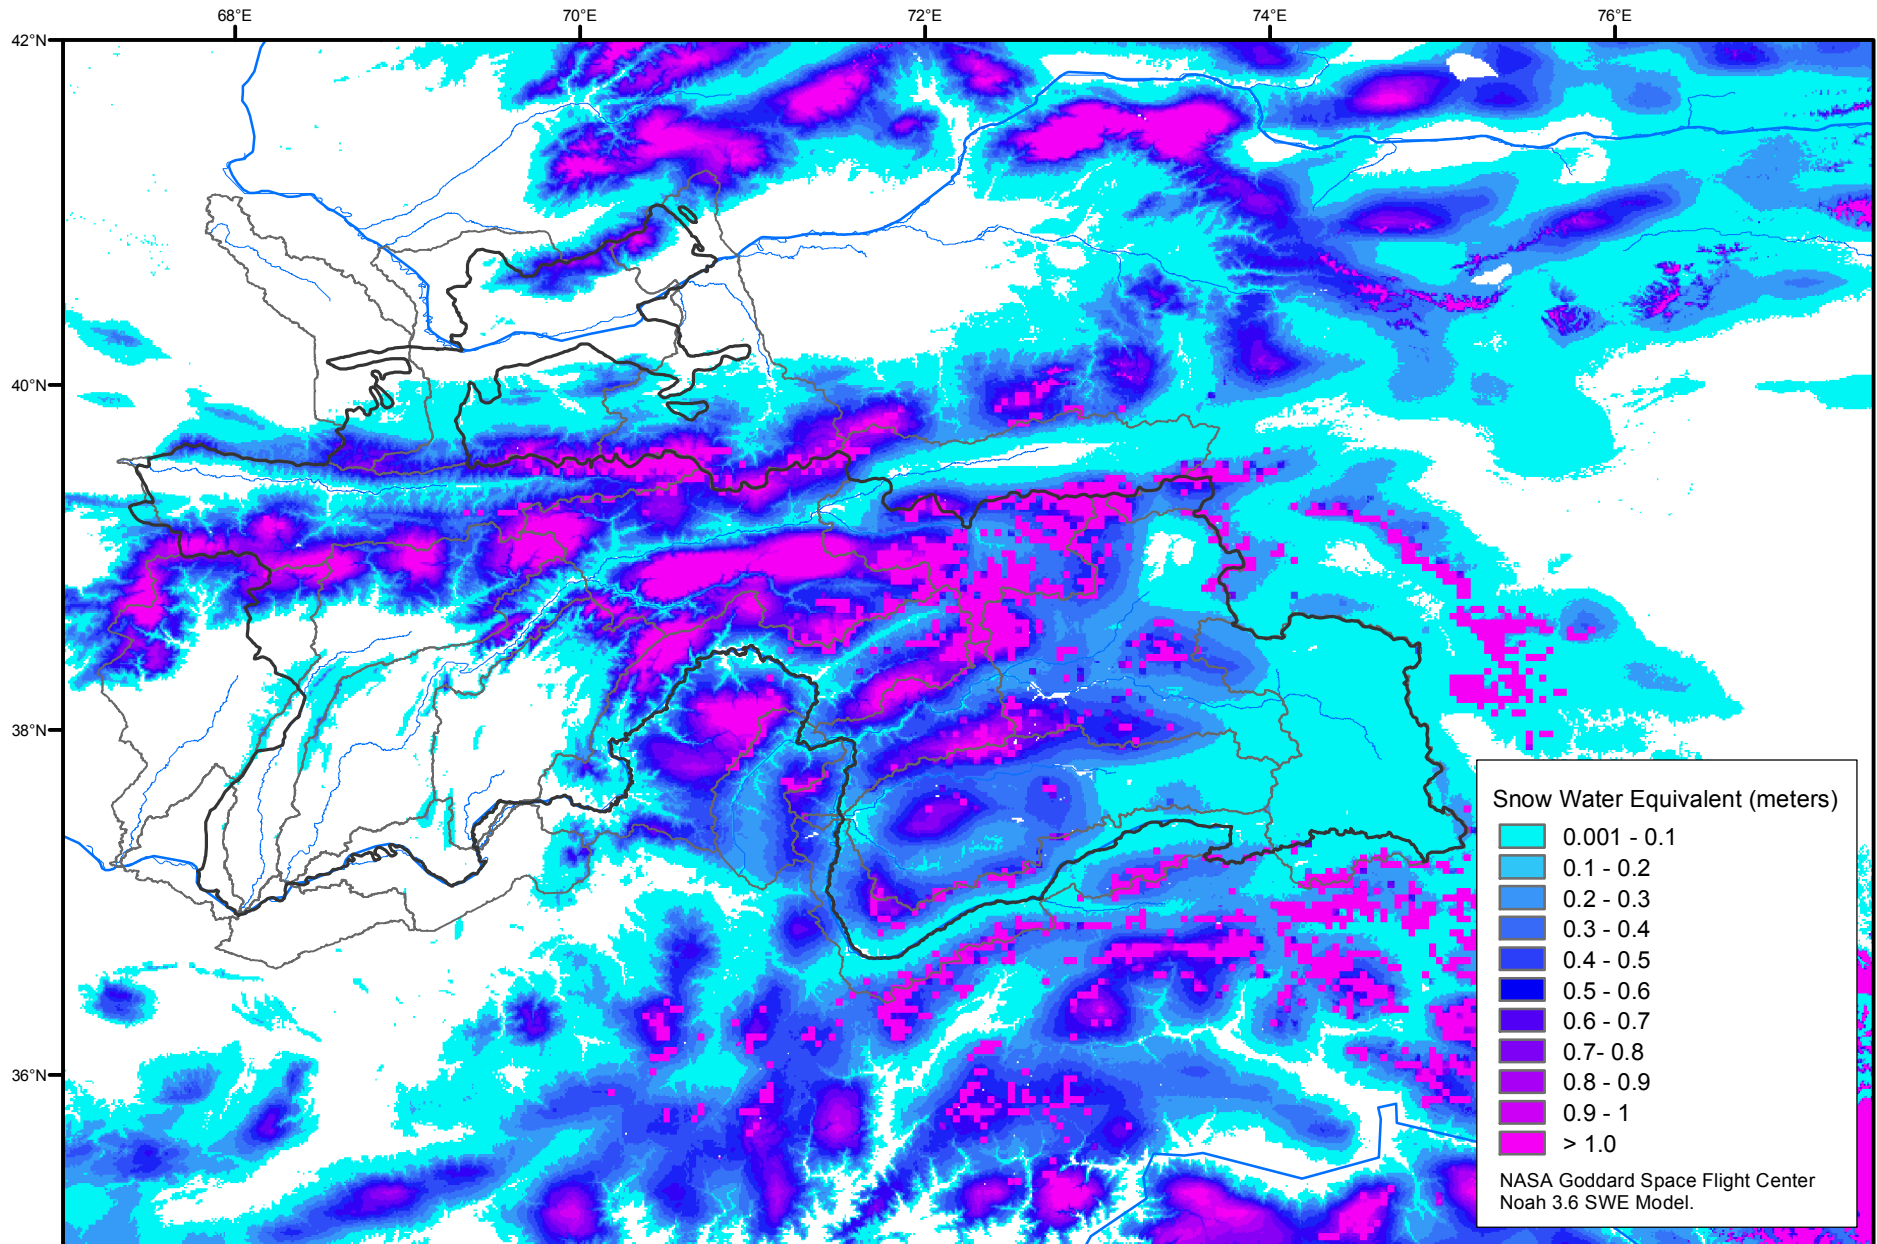

# Snow Water Equivalent by Basin

March 02, 2017

Map created by USGS/EROS