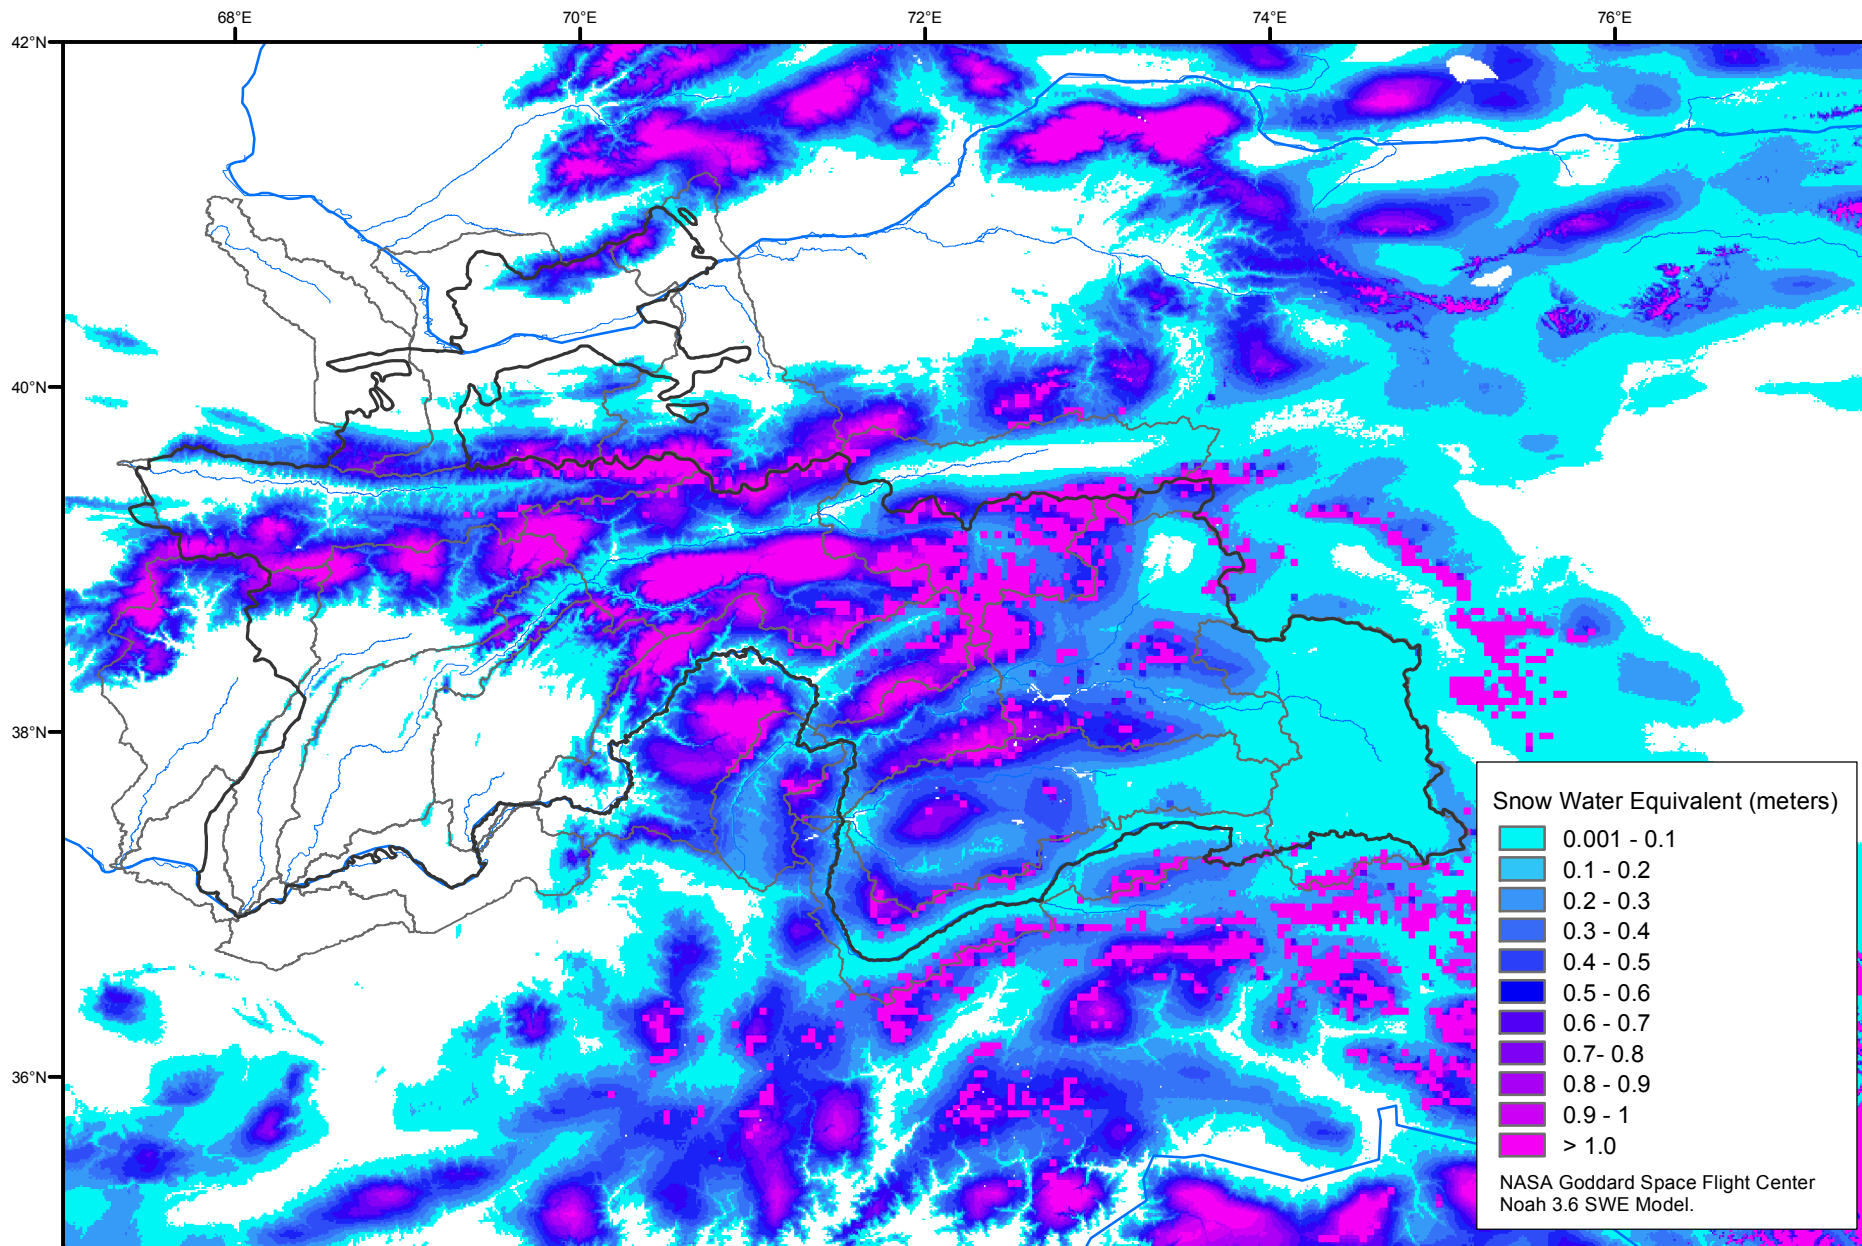

Snow Water Equivalent by Basin

March 10, 2017

Map created by USGS/EROS