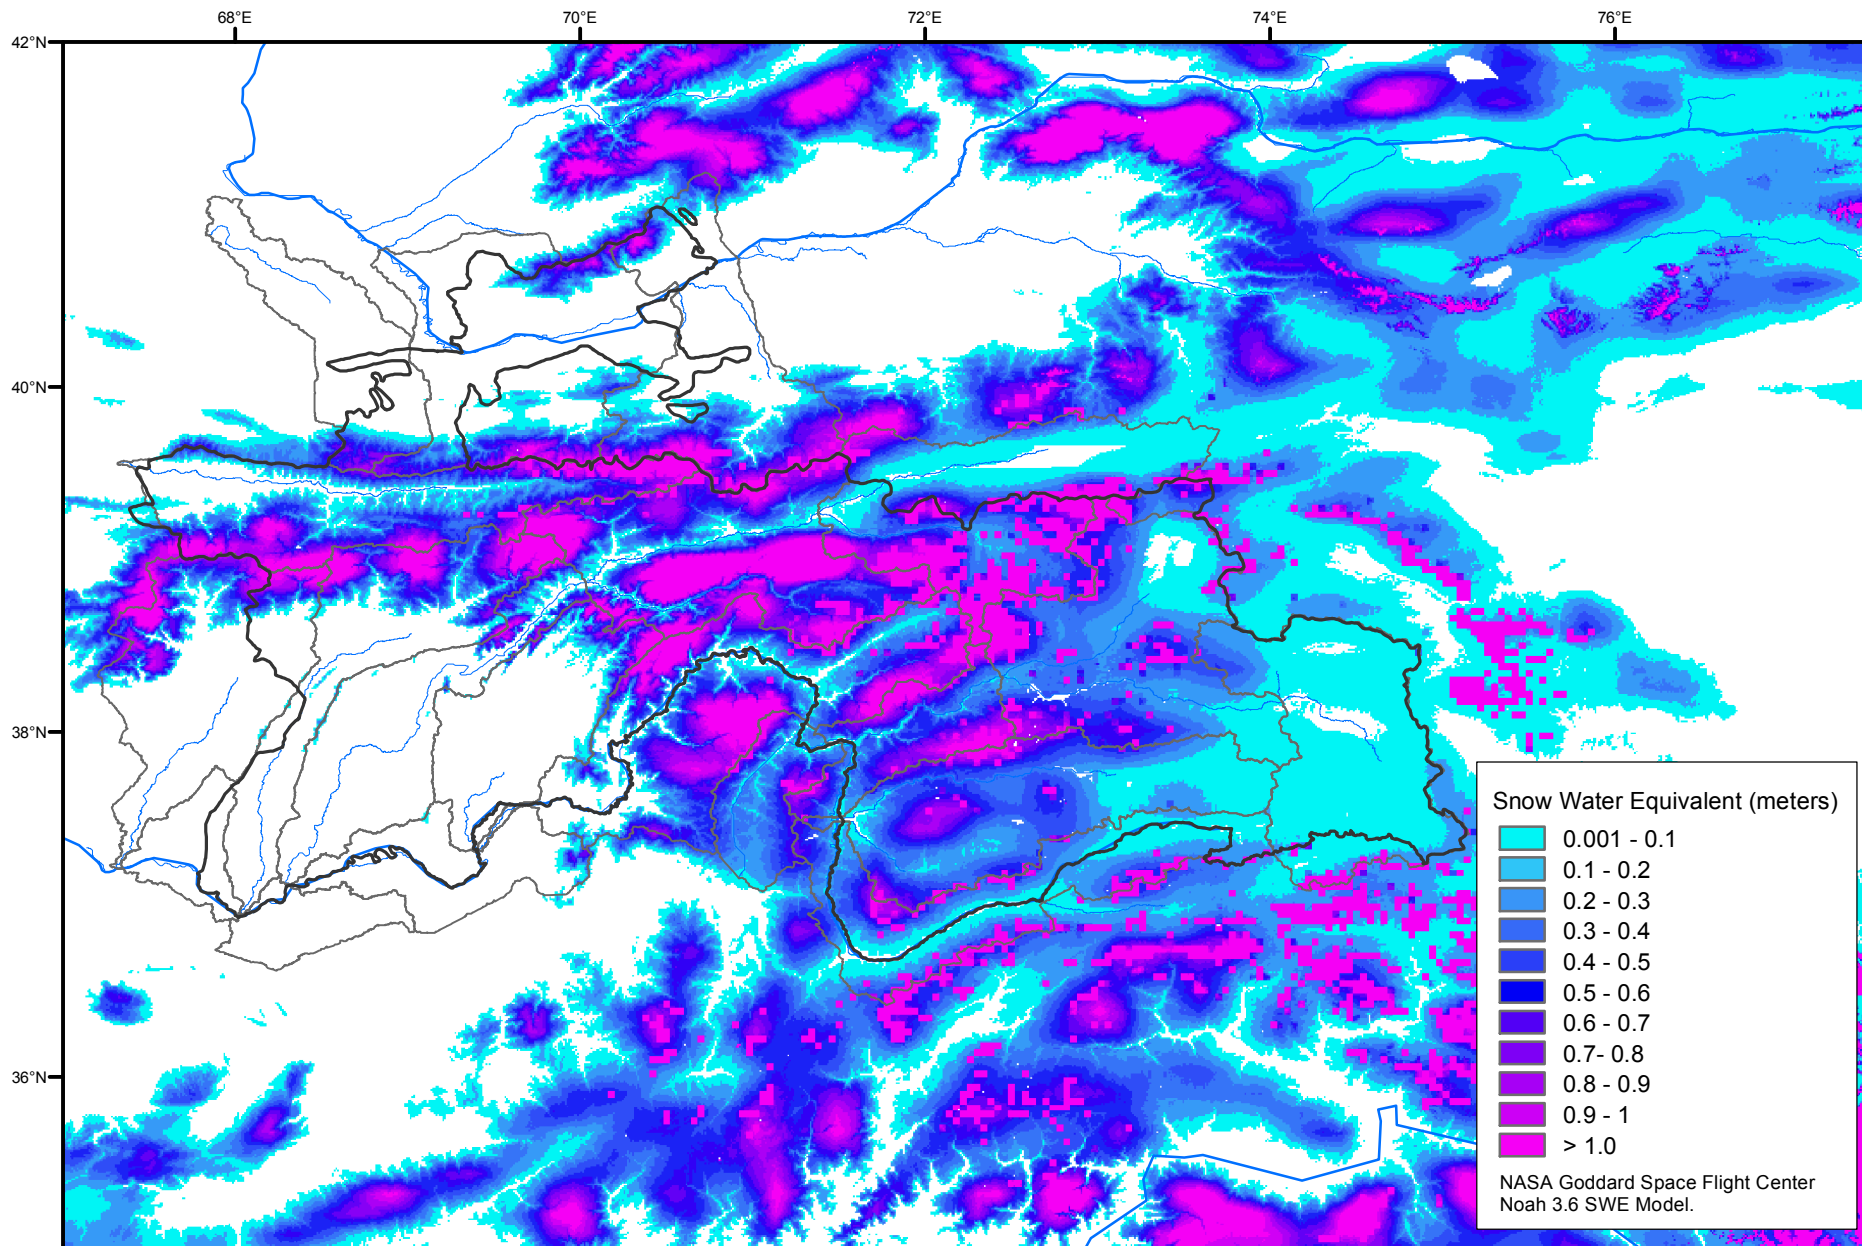

Snow Water Equivalent by Basin

March 22, 2017

Map created by USGS/EROS