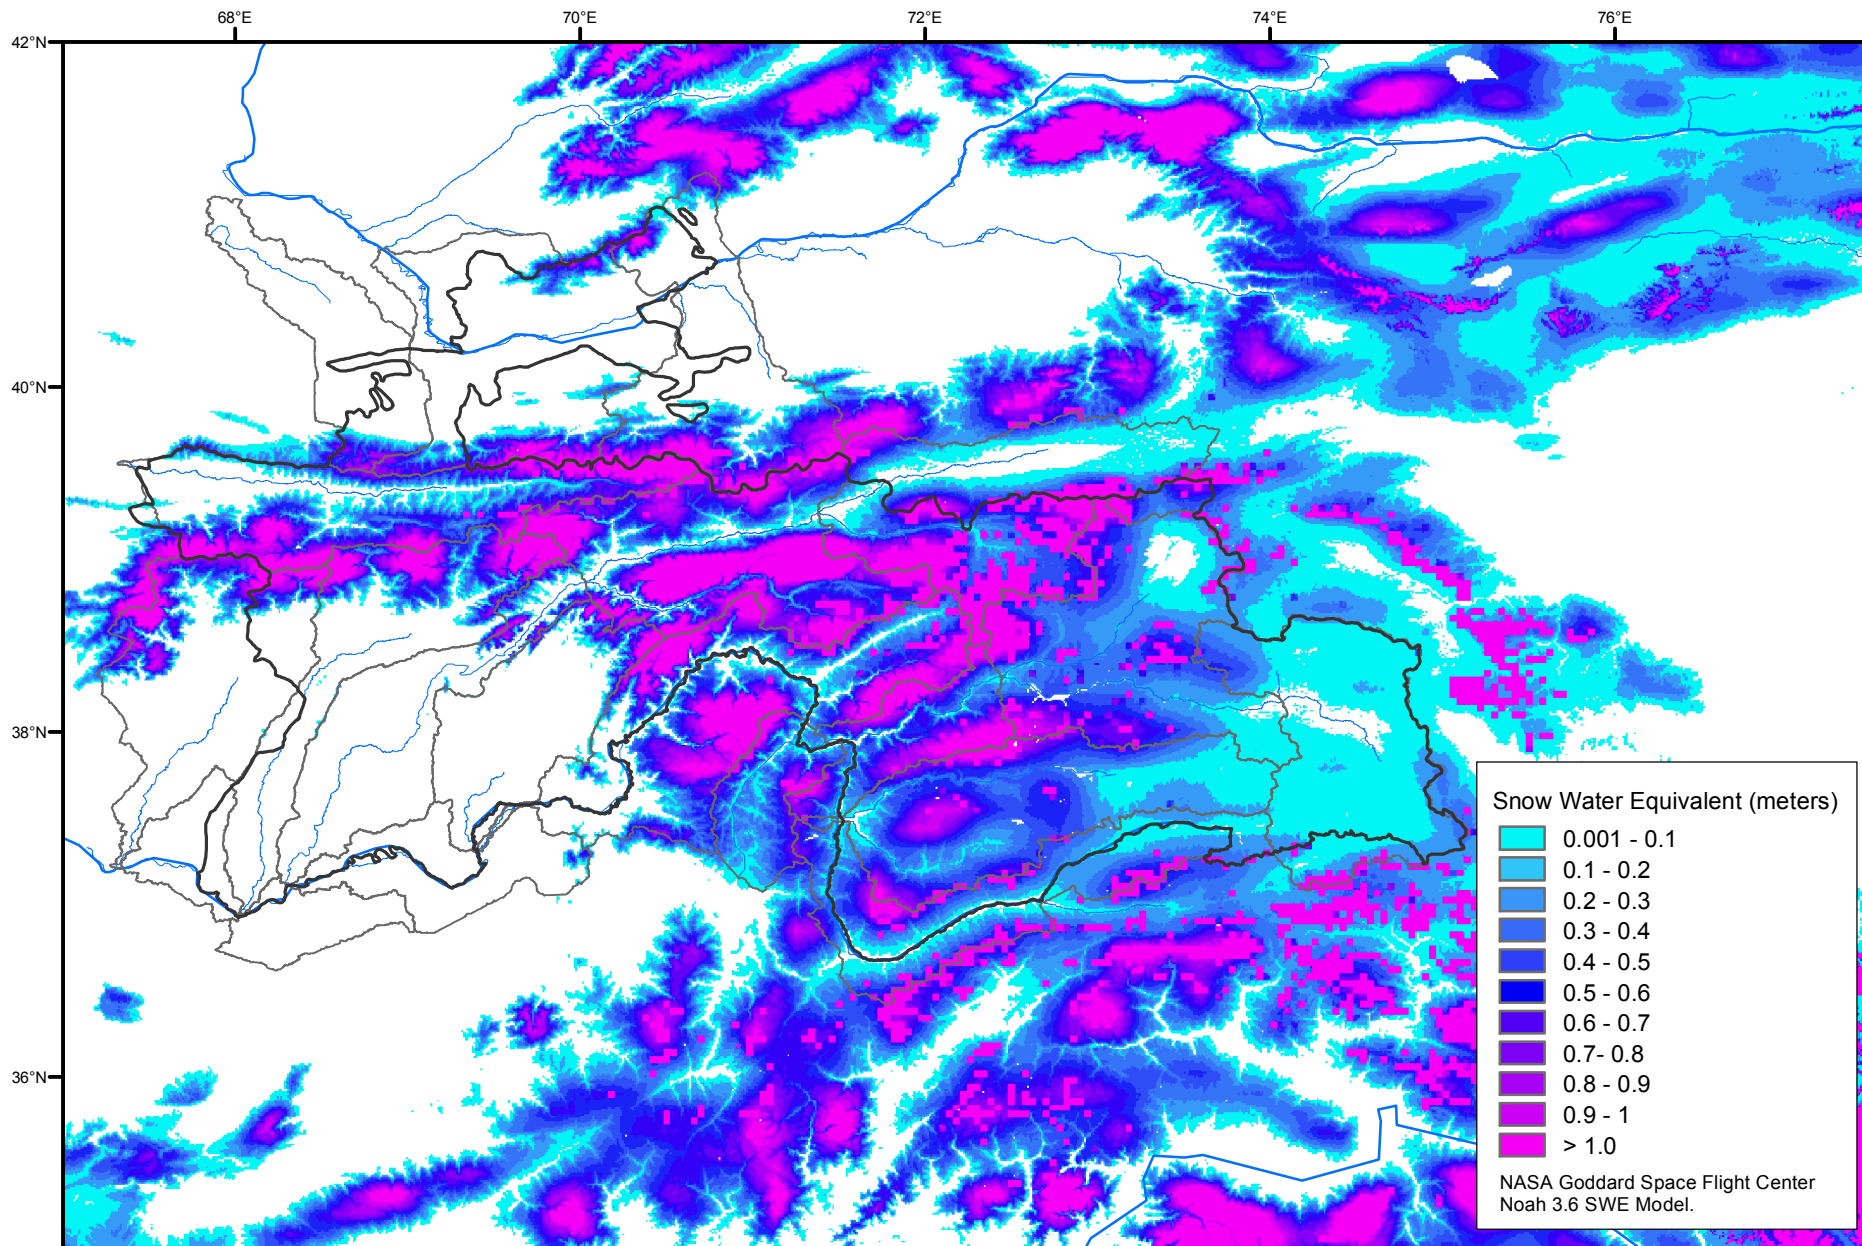

# Snow Water Equivalent by Basin

April 02, 2017

Map created by USGS/EROS