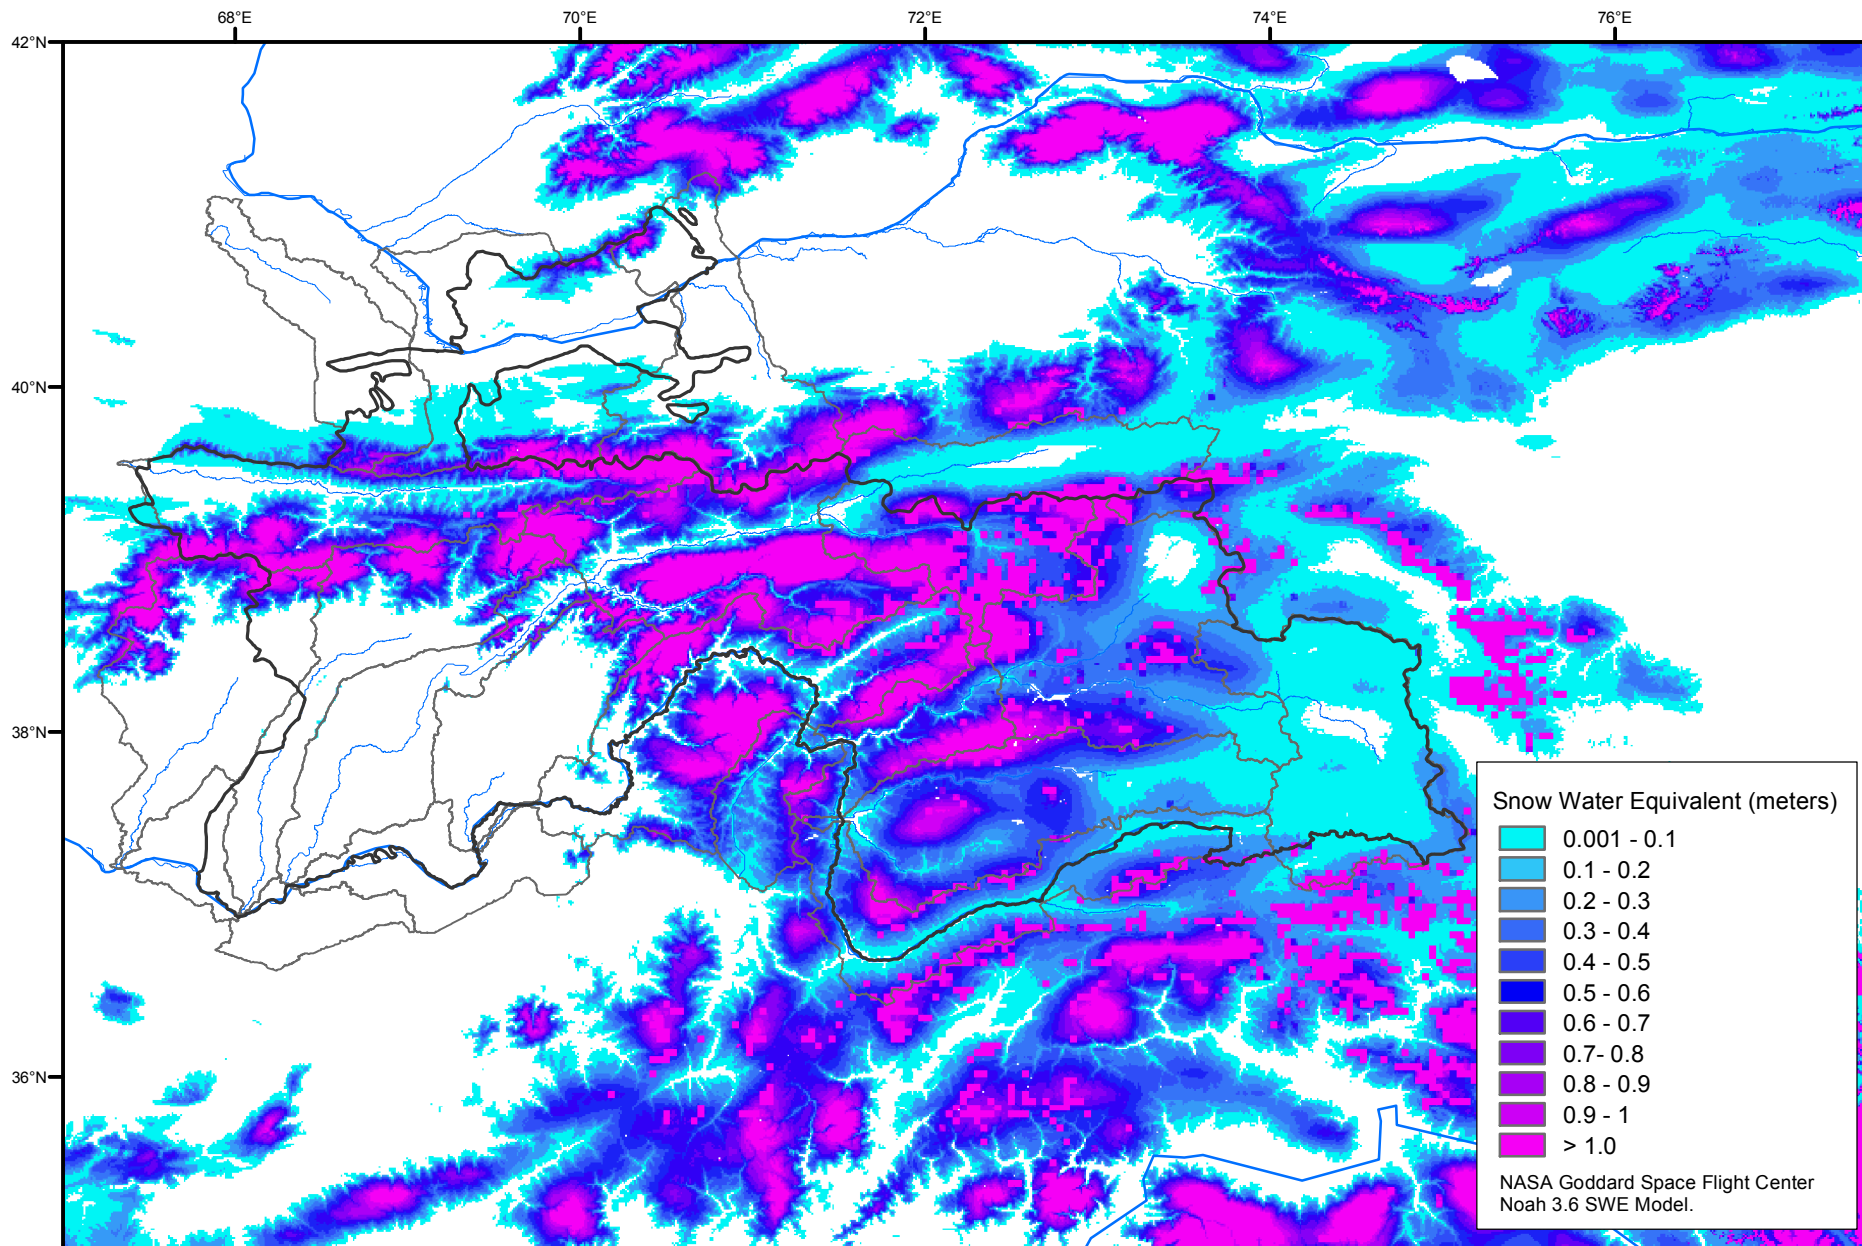

# Snow Water Equivalent by Basin

April 04, 2017

Map created by USGS/EROS