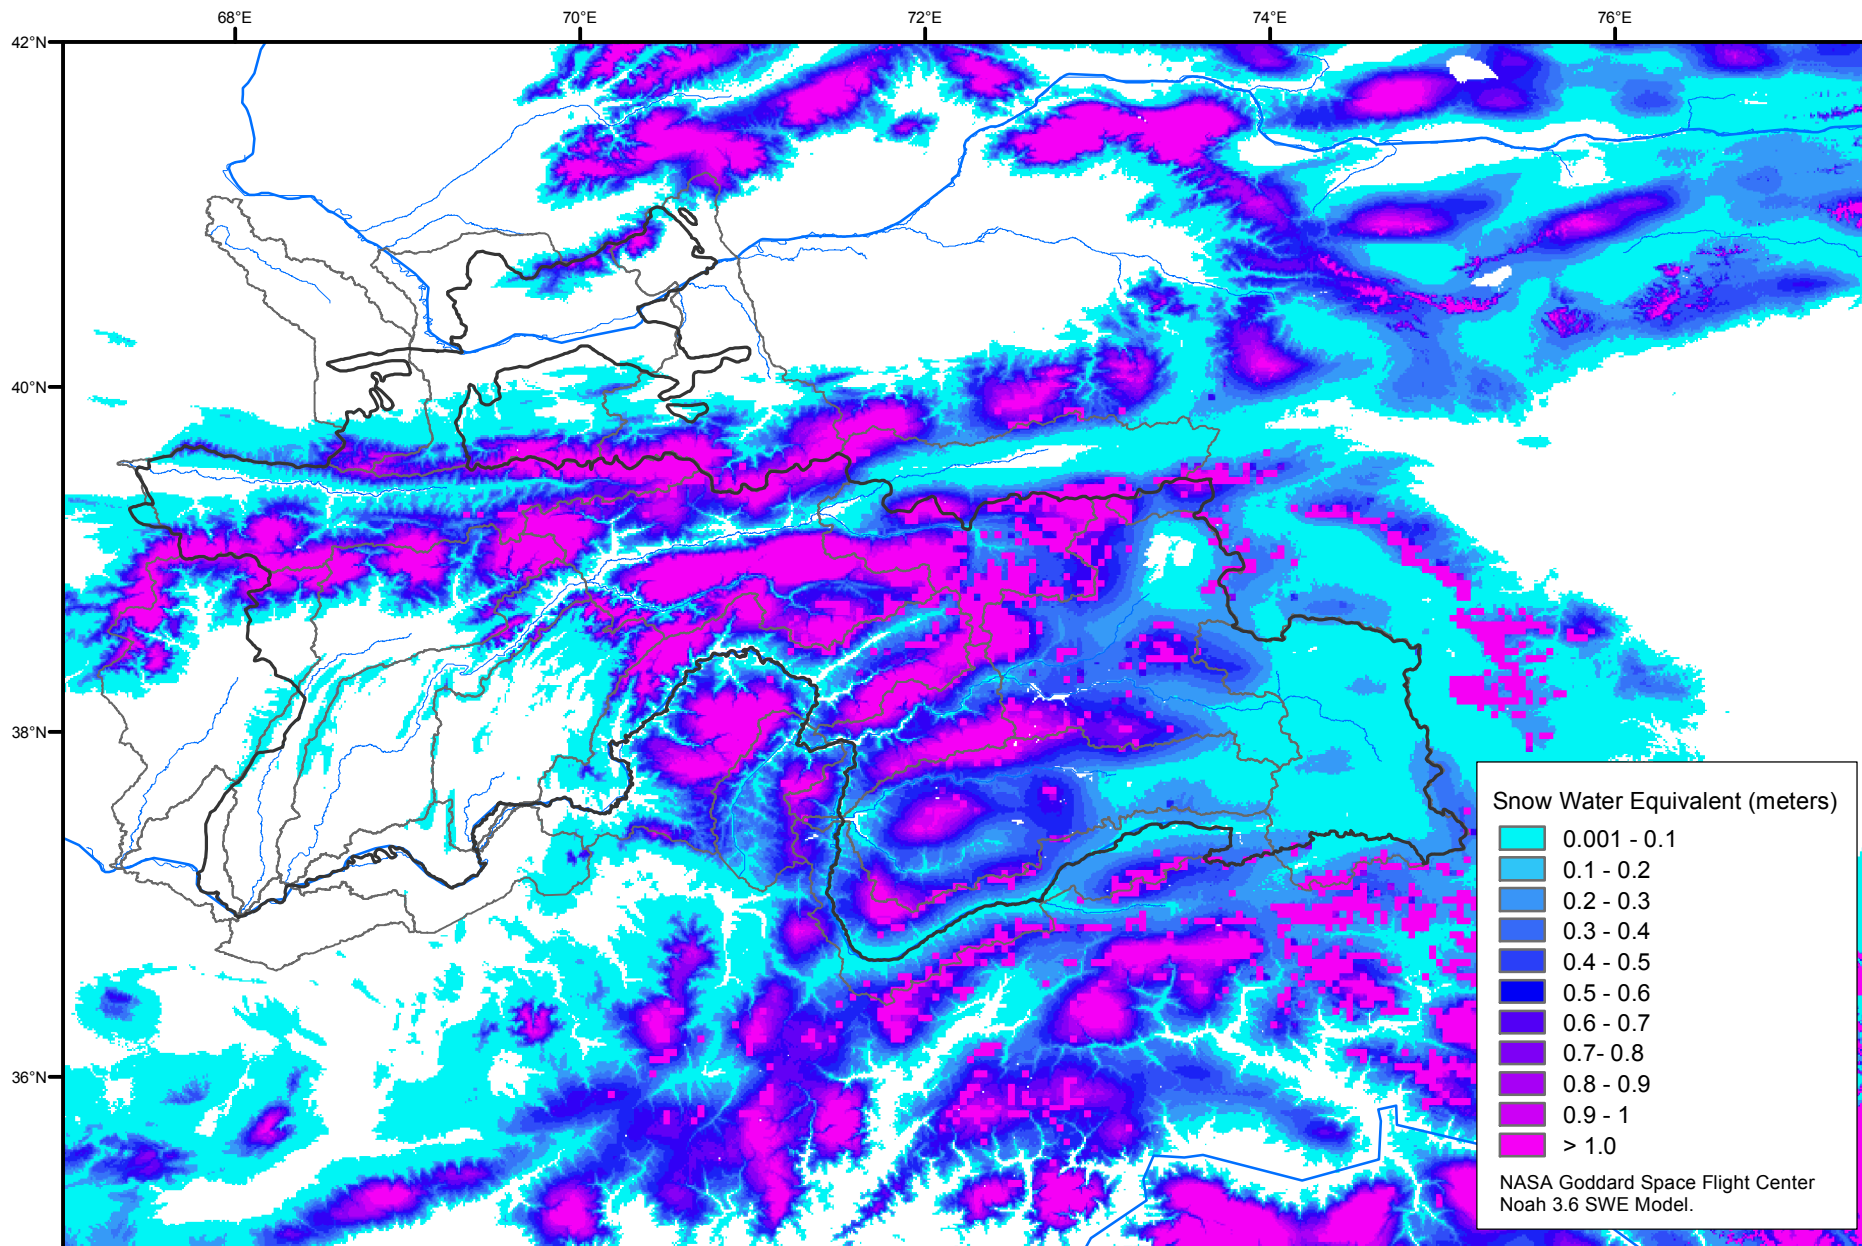

Snow Water Equivalent by Basin

April 06, 2017

Map created by USGS/EROS