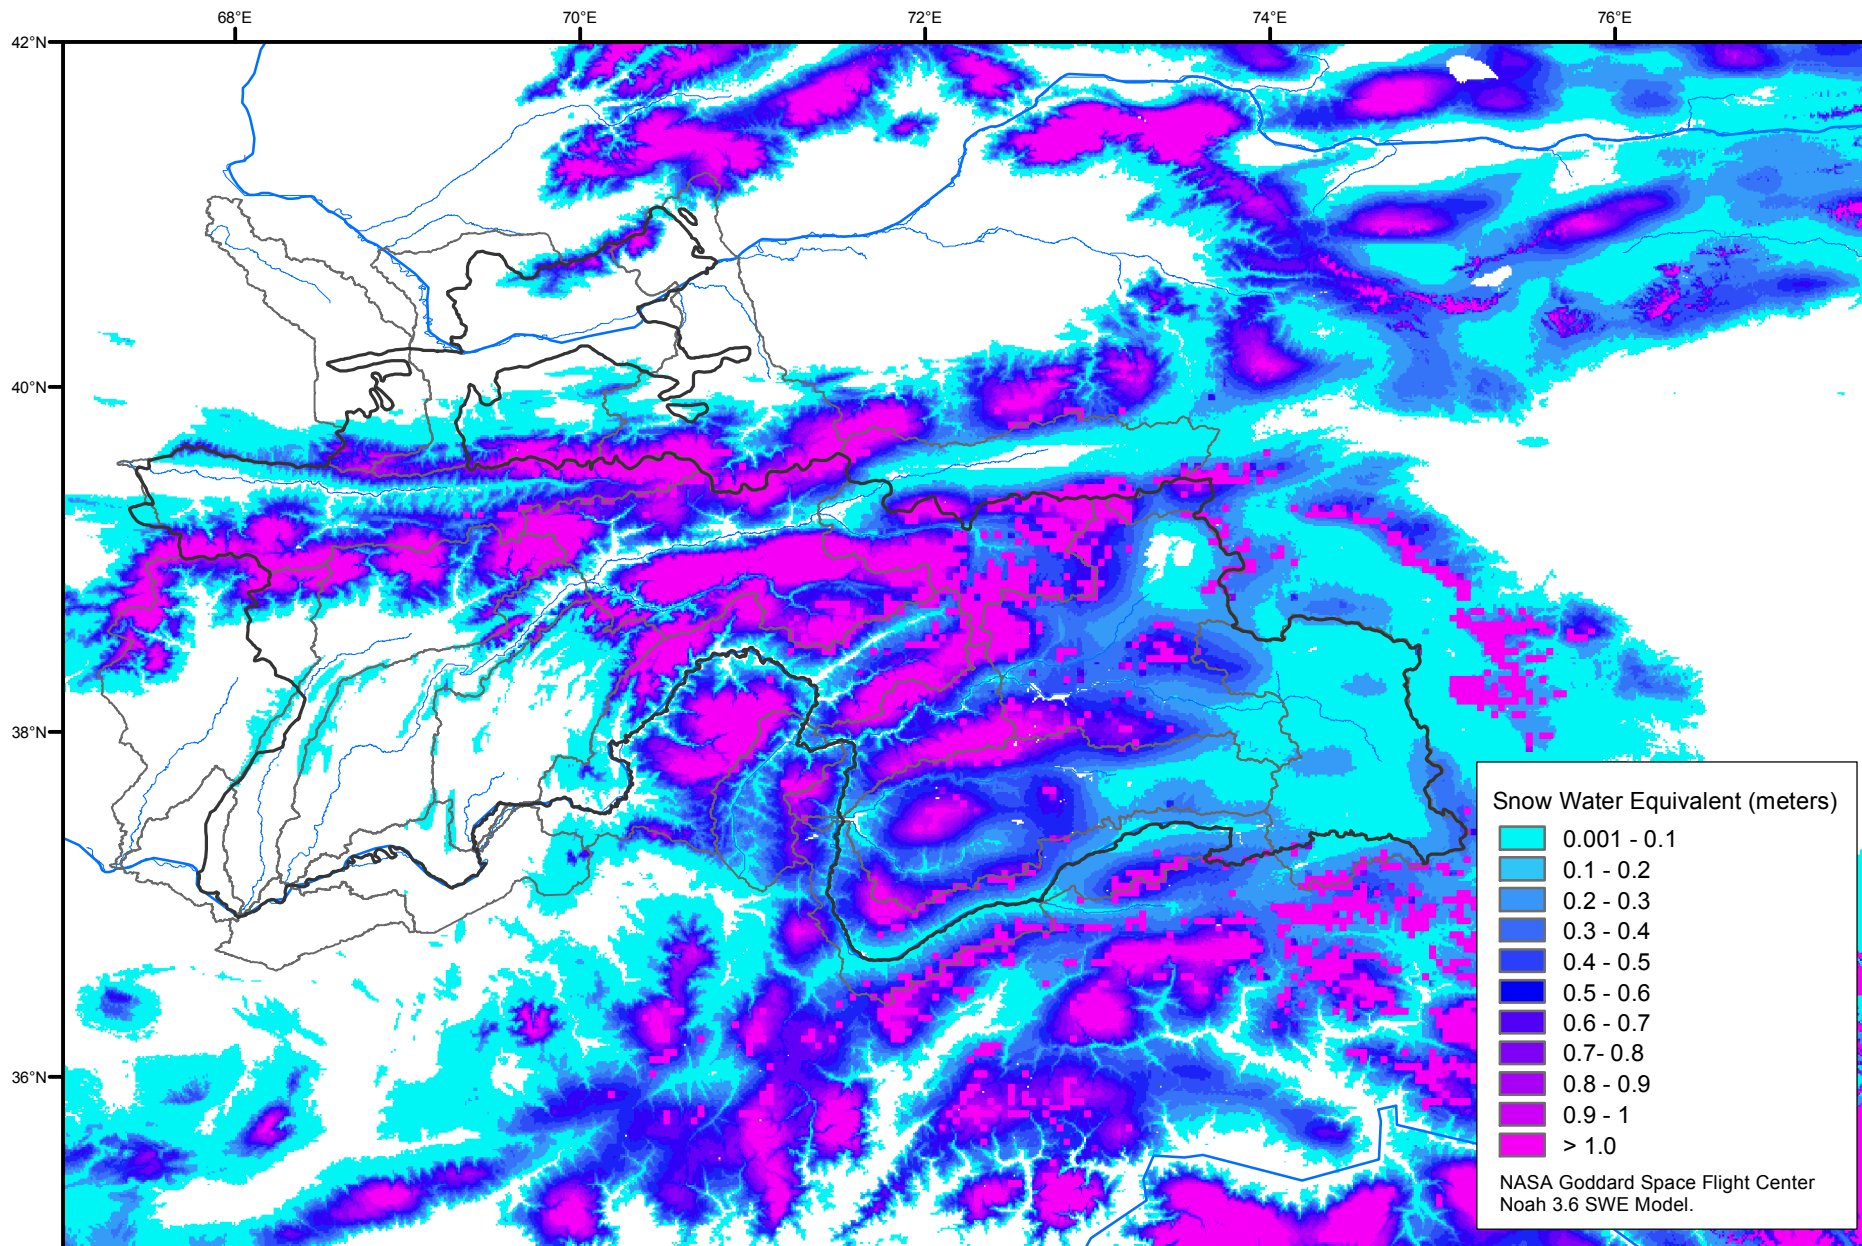

# Snow Water Equivalent by Basin

April 07, 2017

Map created by USGS/EROS