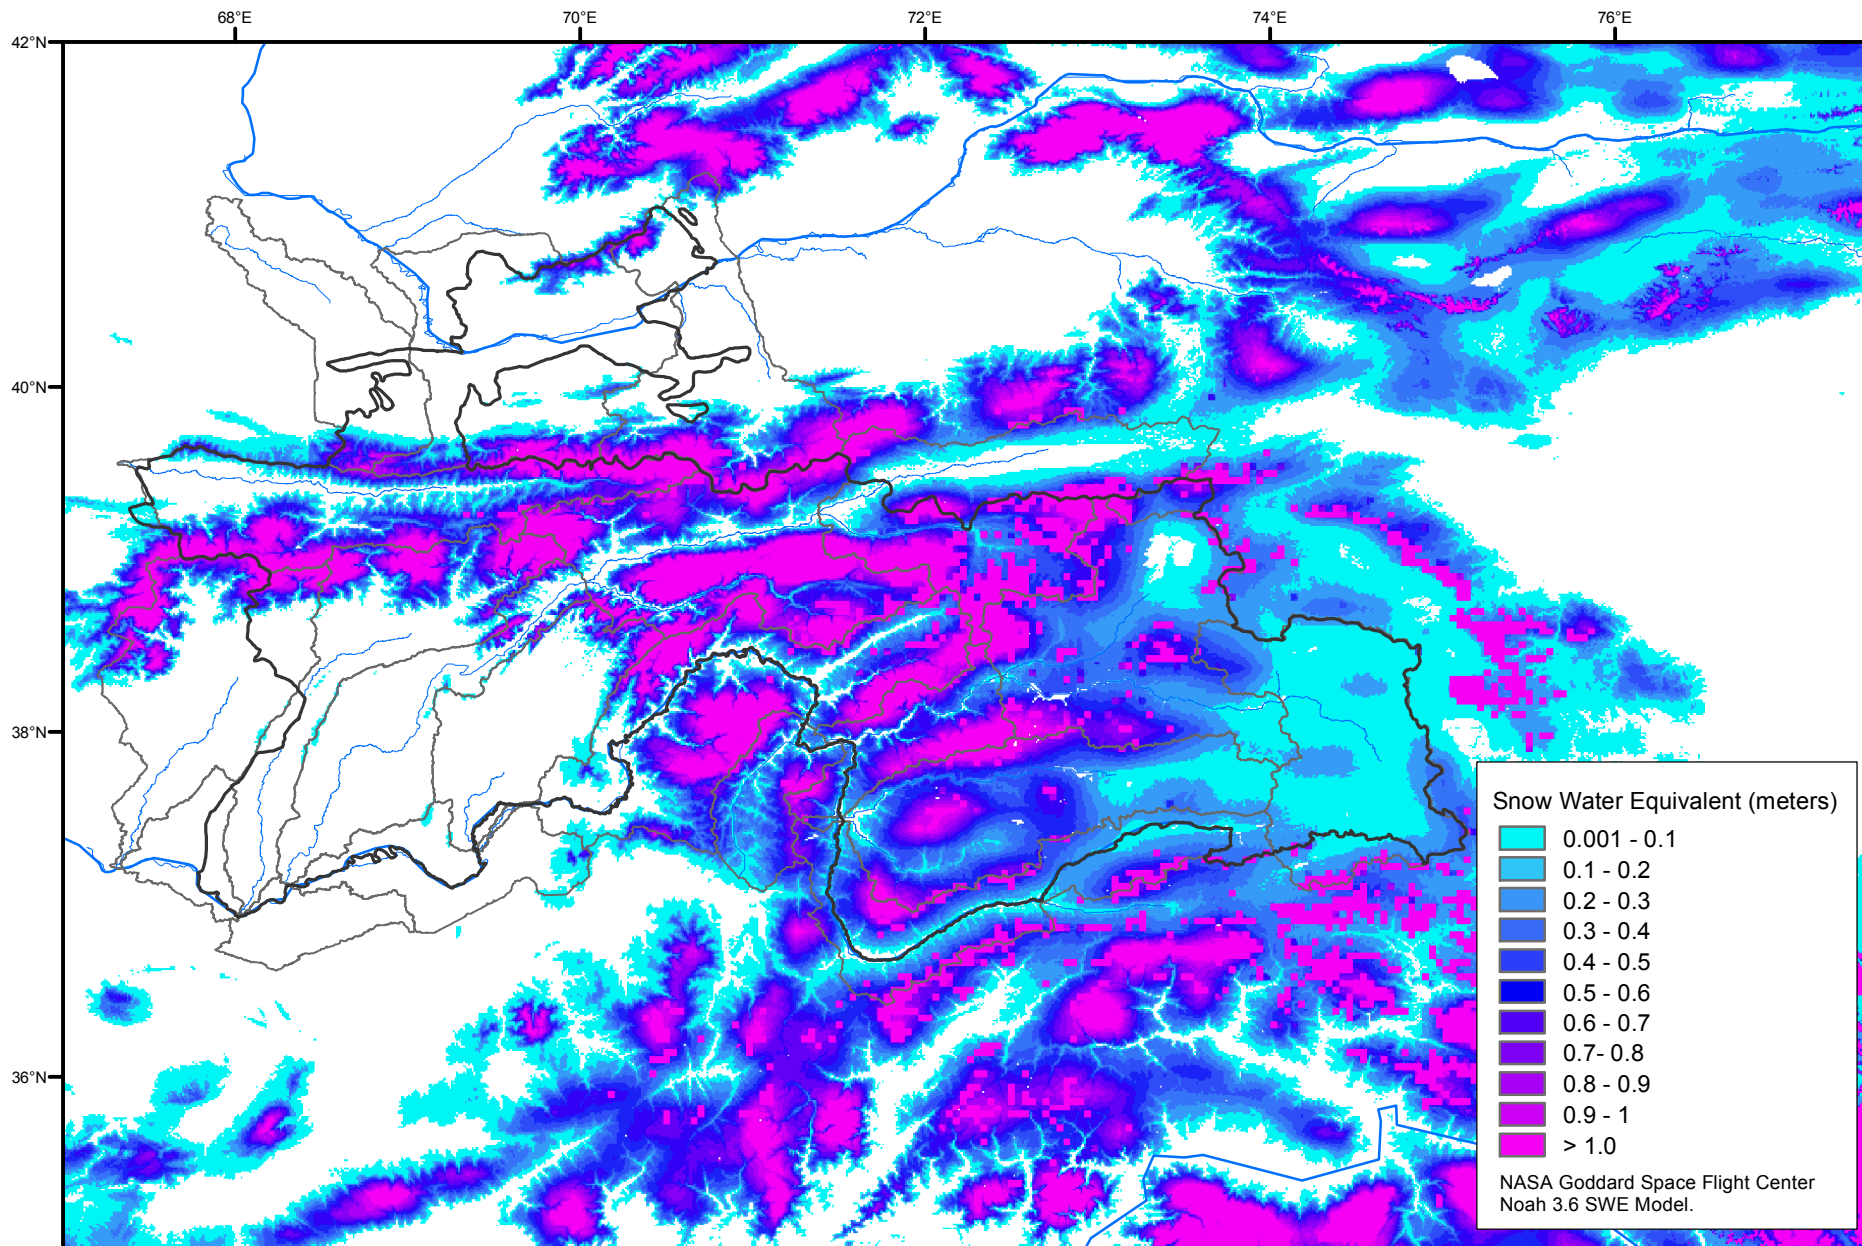

Snow Water Equivalent by Basin

April 10, 2017

Map created by USGS/EROS