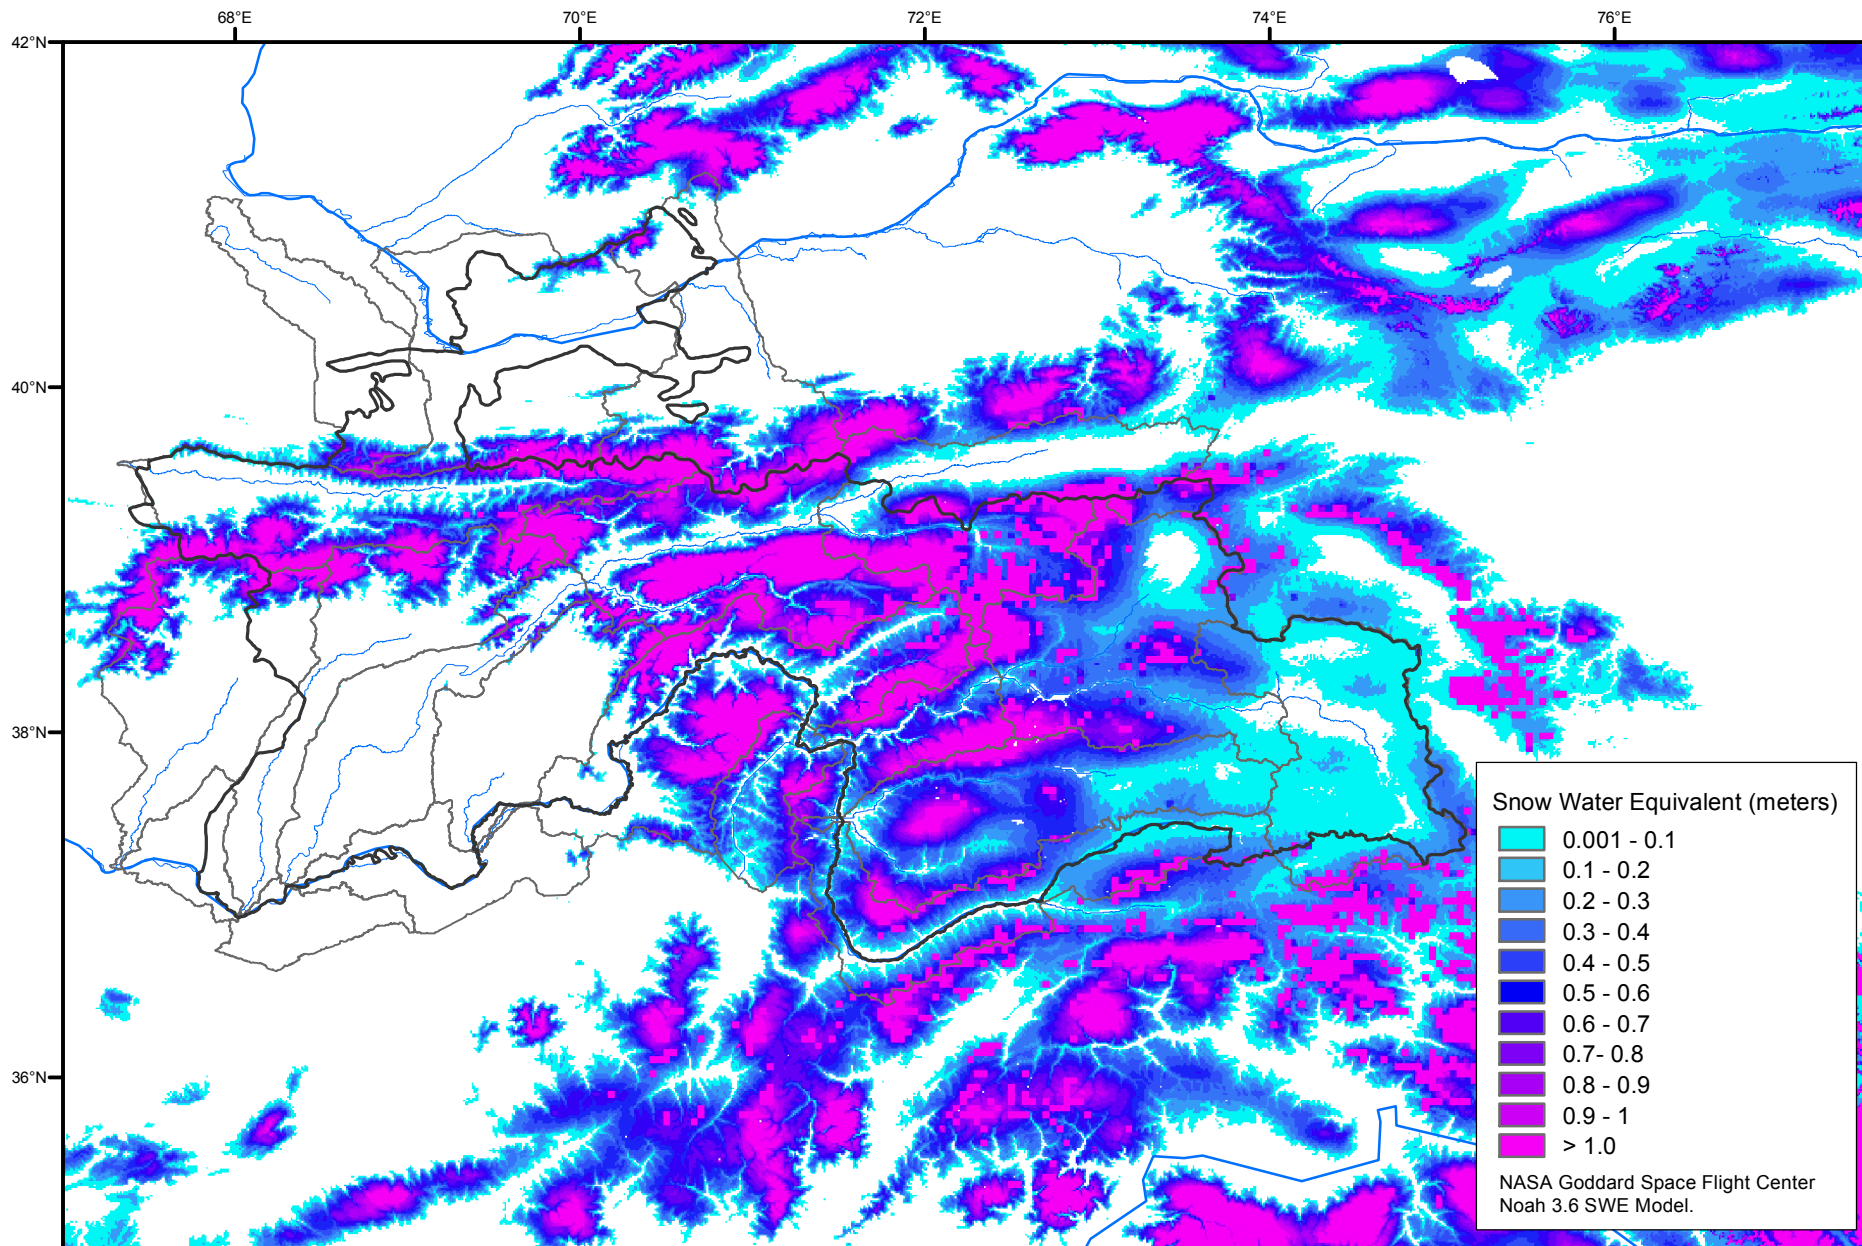

Snow Water Equivalent by Basin

April 20, 2017

Map created by USGS/EROS