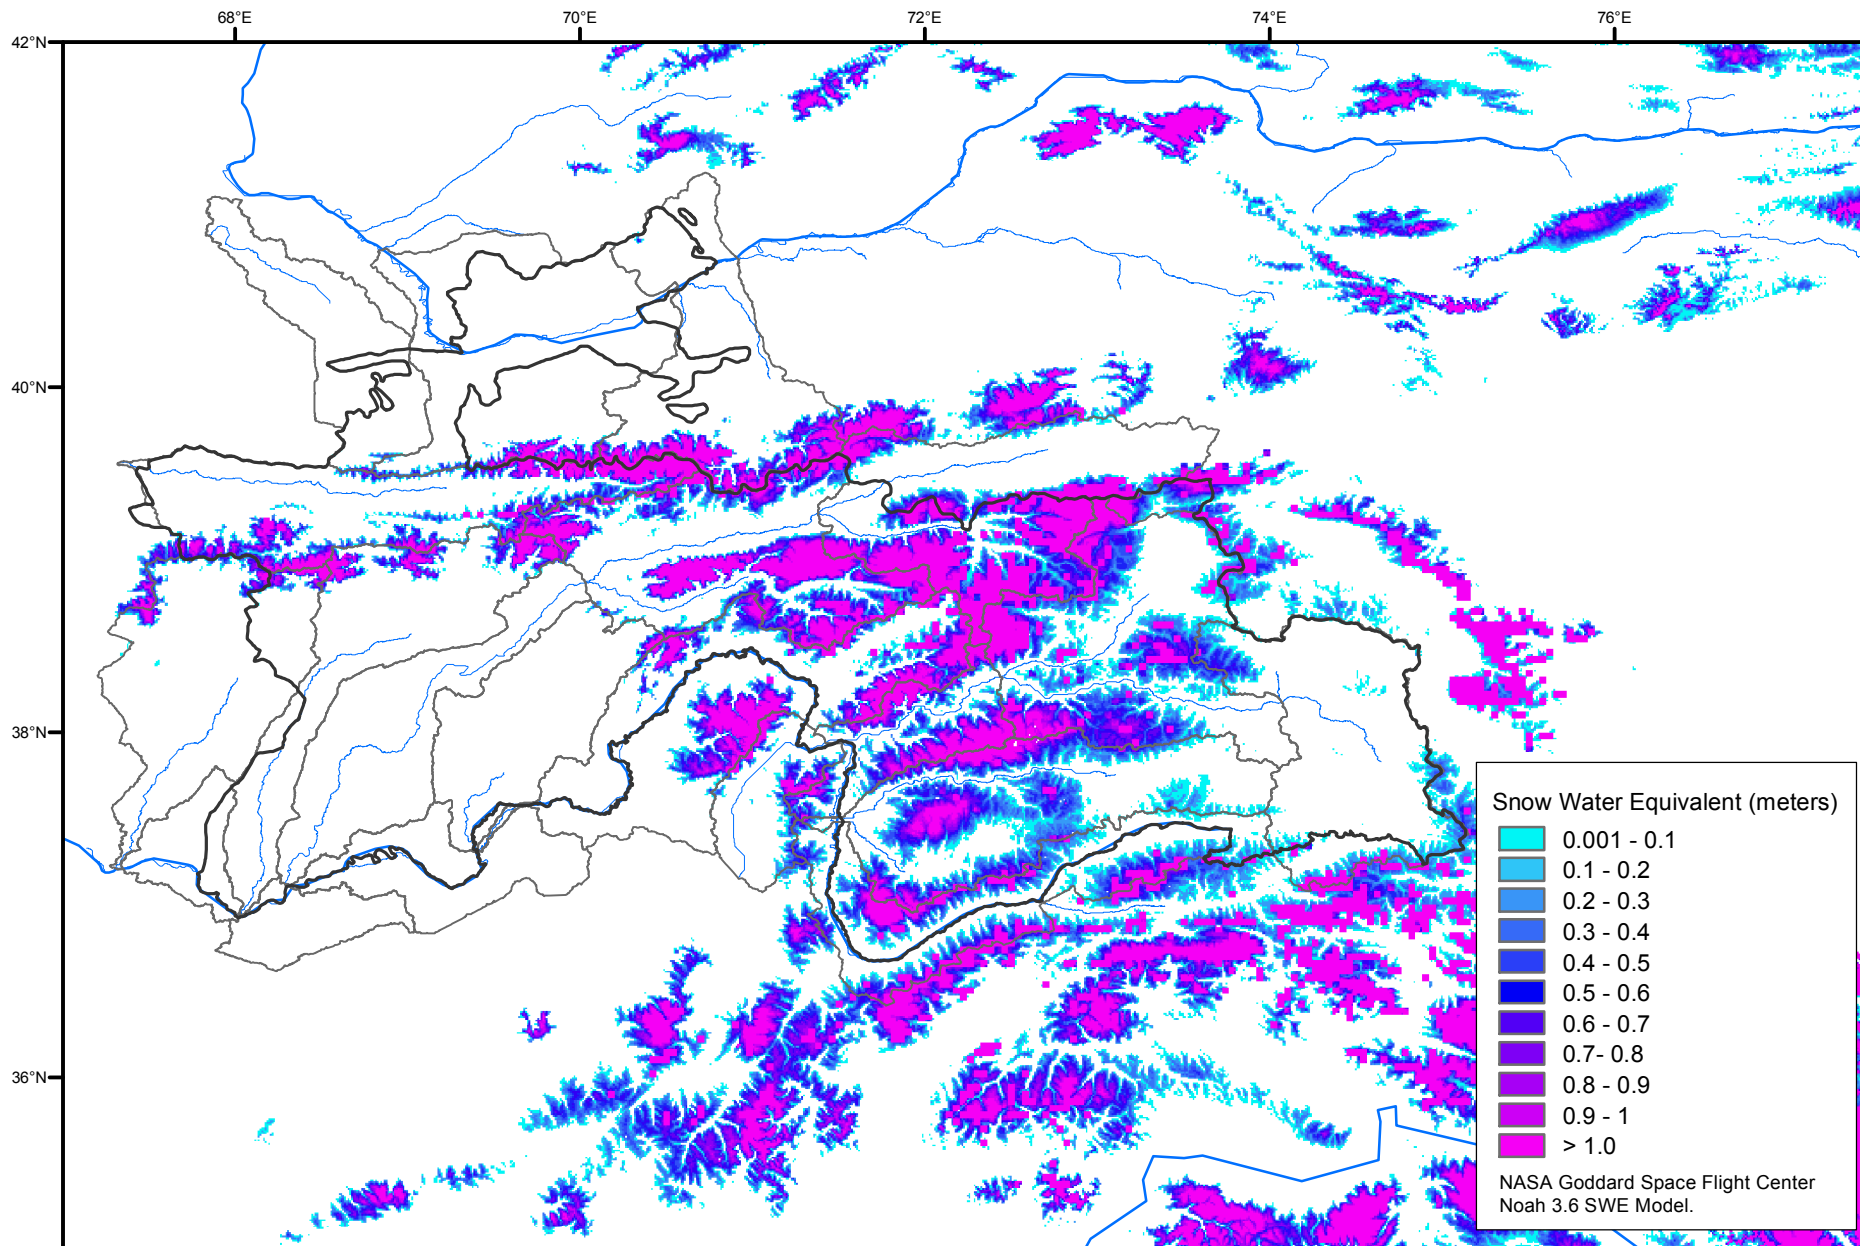

Snow Water Equivalent by Basin

June 19, 2017

Map created by USGS/EROS