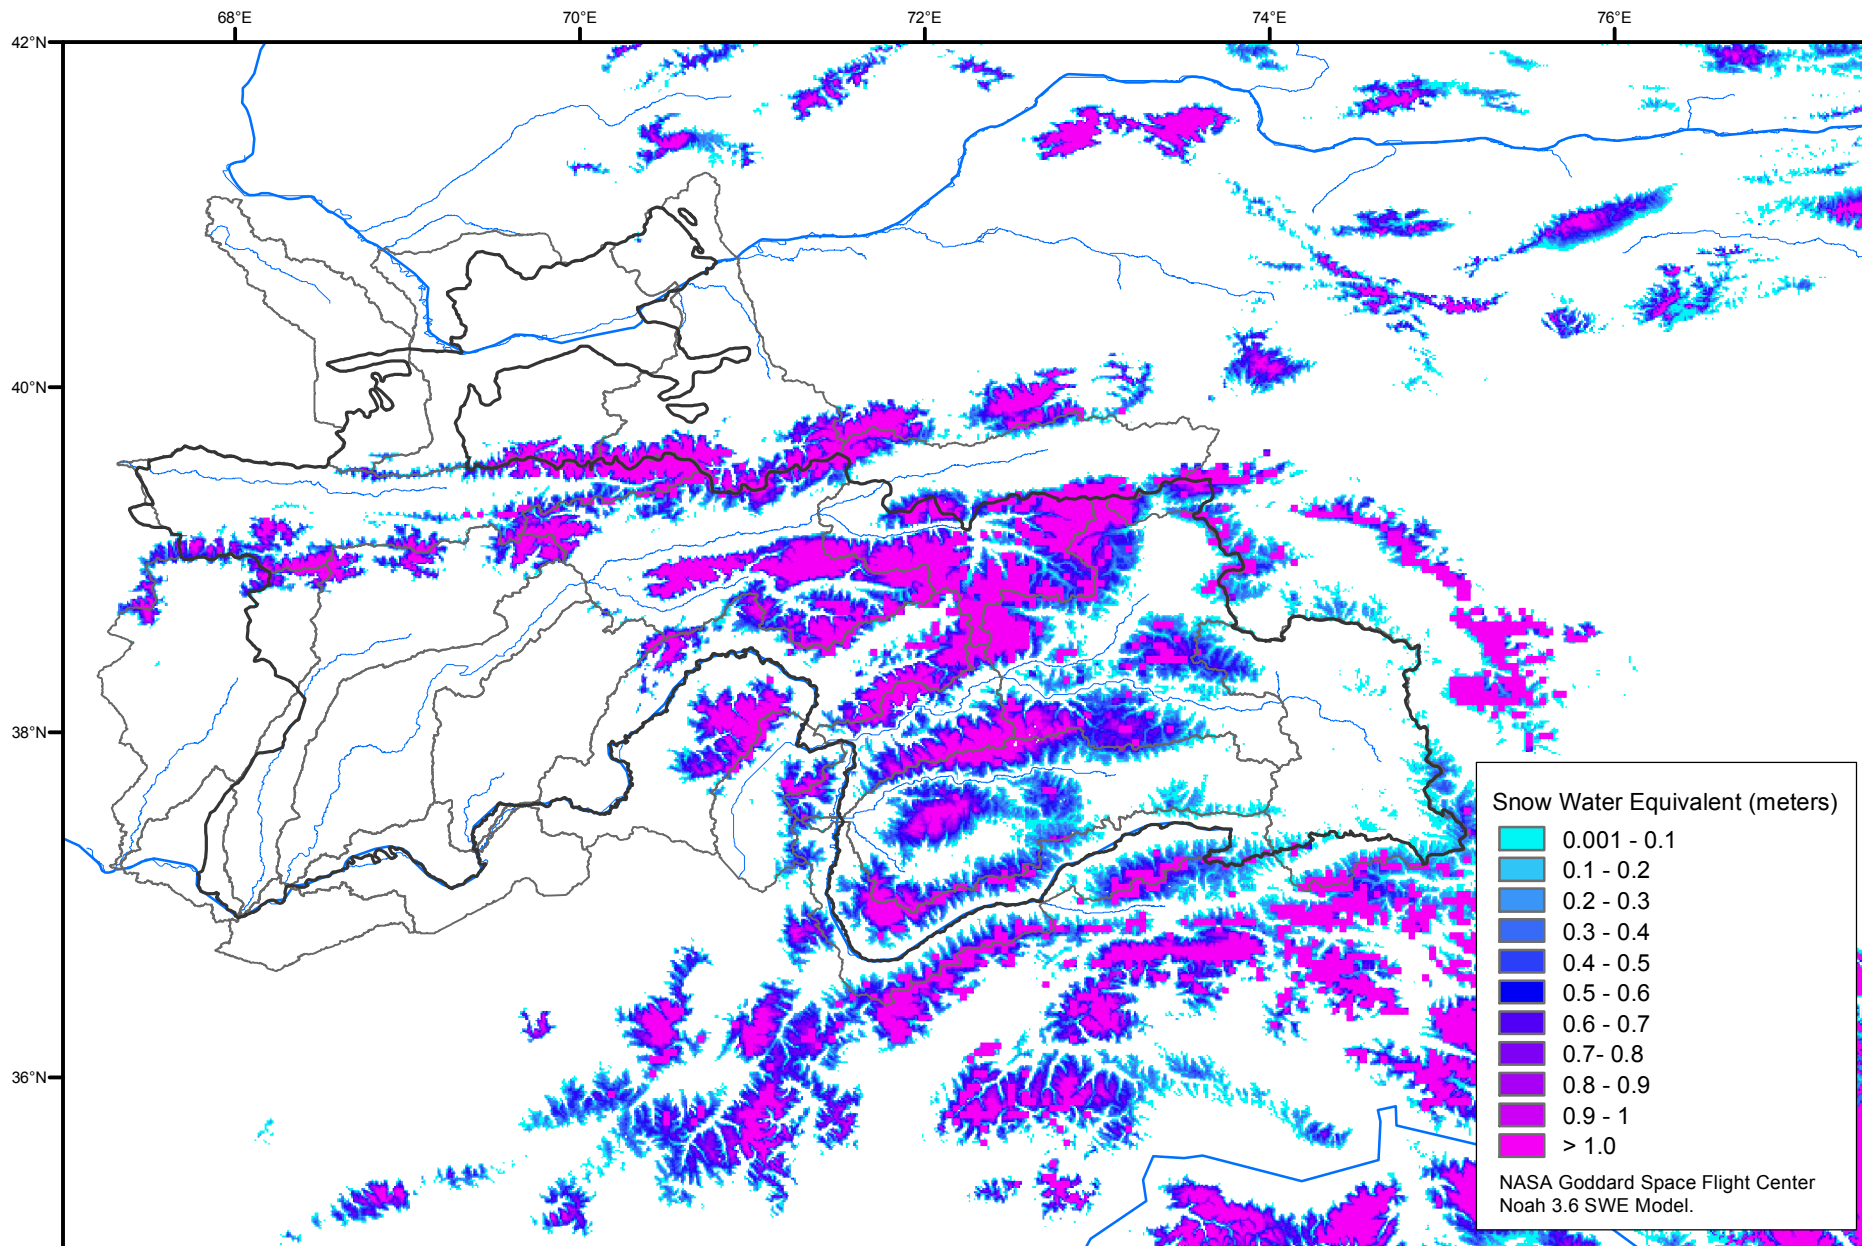

Snow Water Equivalent by Basin

June 22, 2017

Map created by USGS/EROS