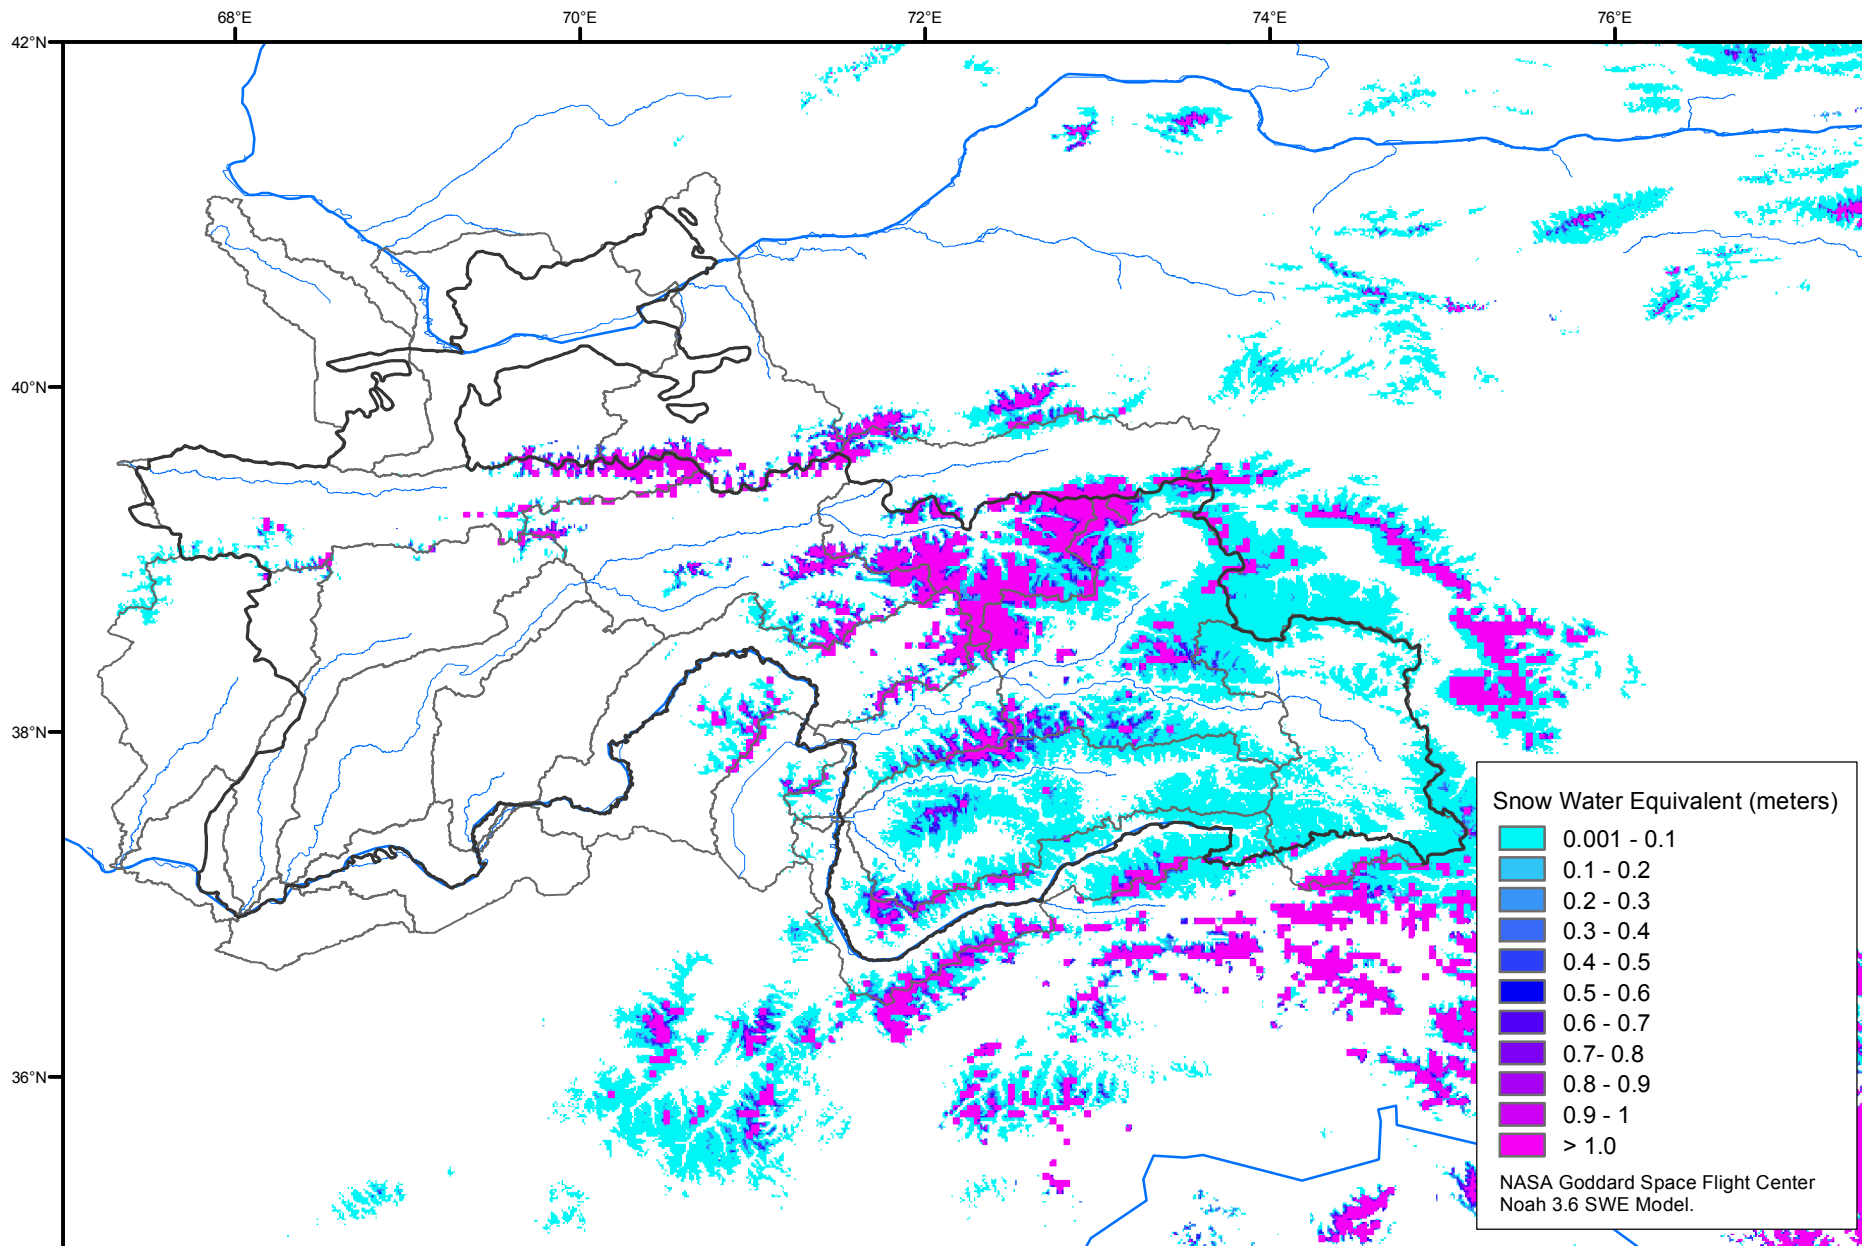

Snow Water Equivalent by Basin

September 19, 2017

Map created by USGS/EROS