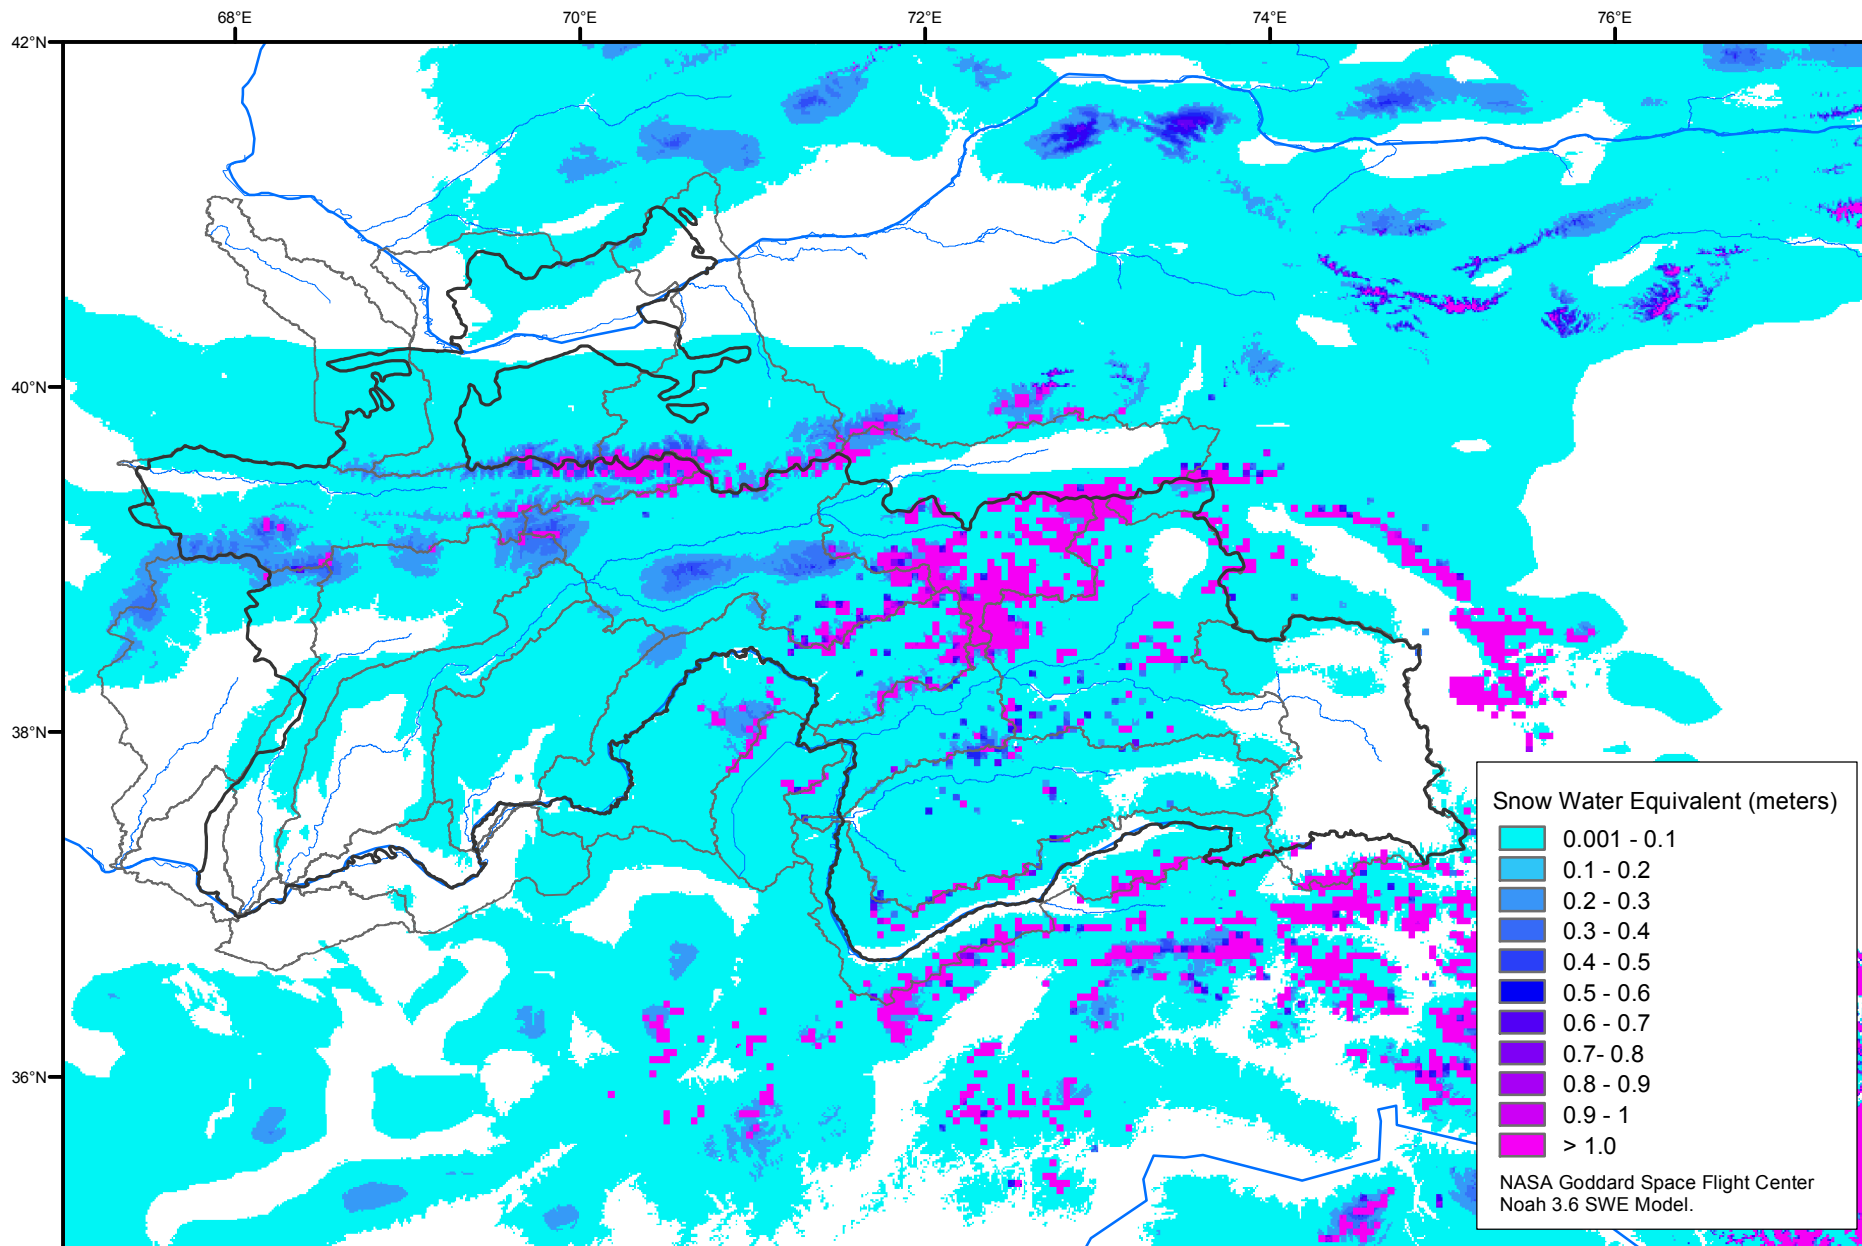

Snow Water Equivalent by Basin

December 04, 2017

Map created by USGS/EROS