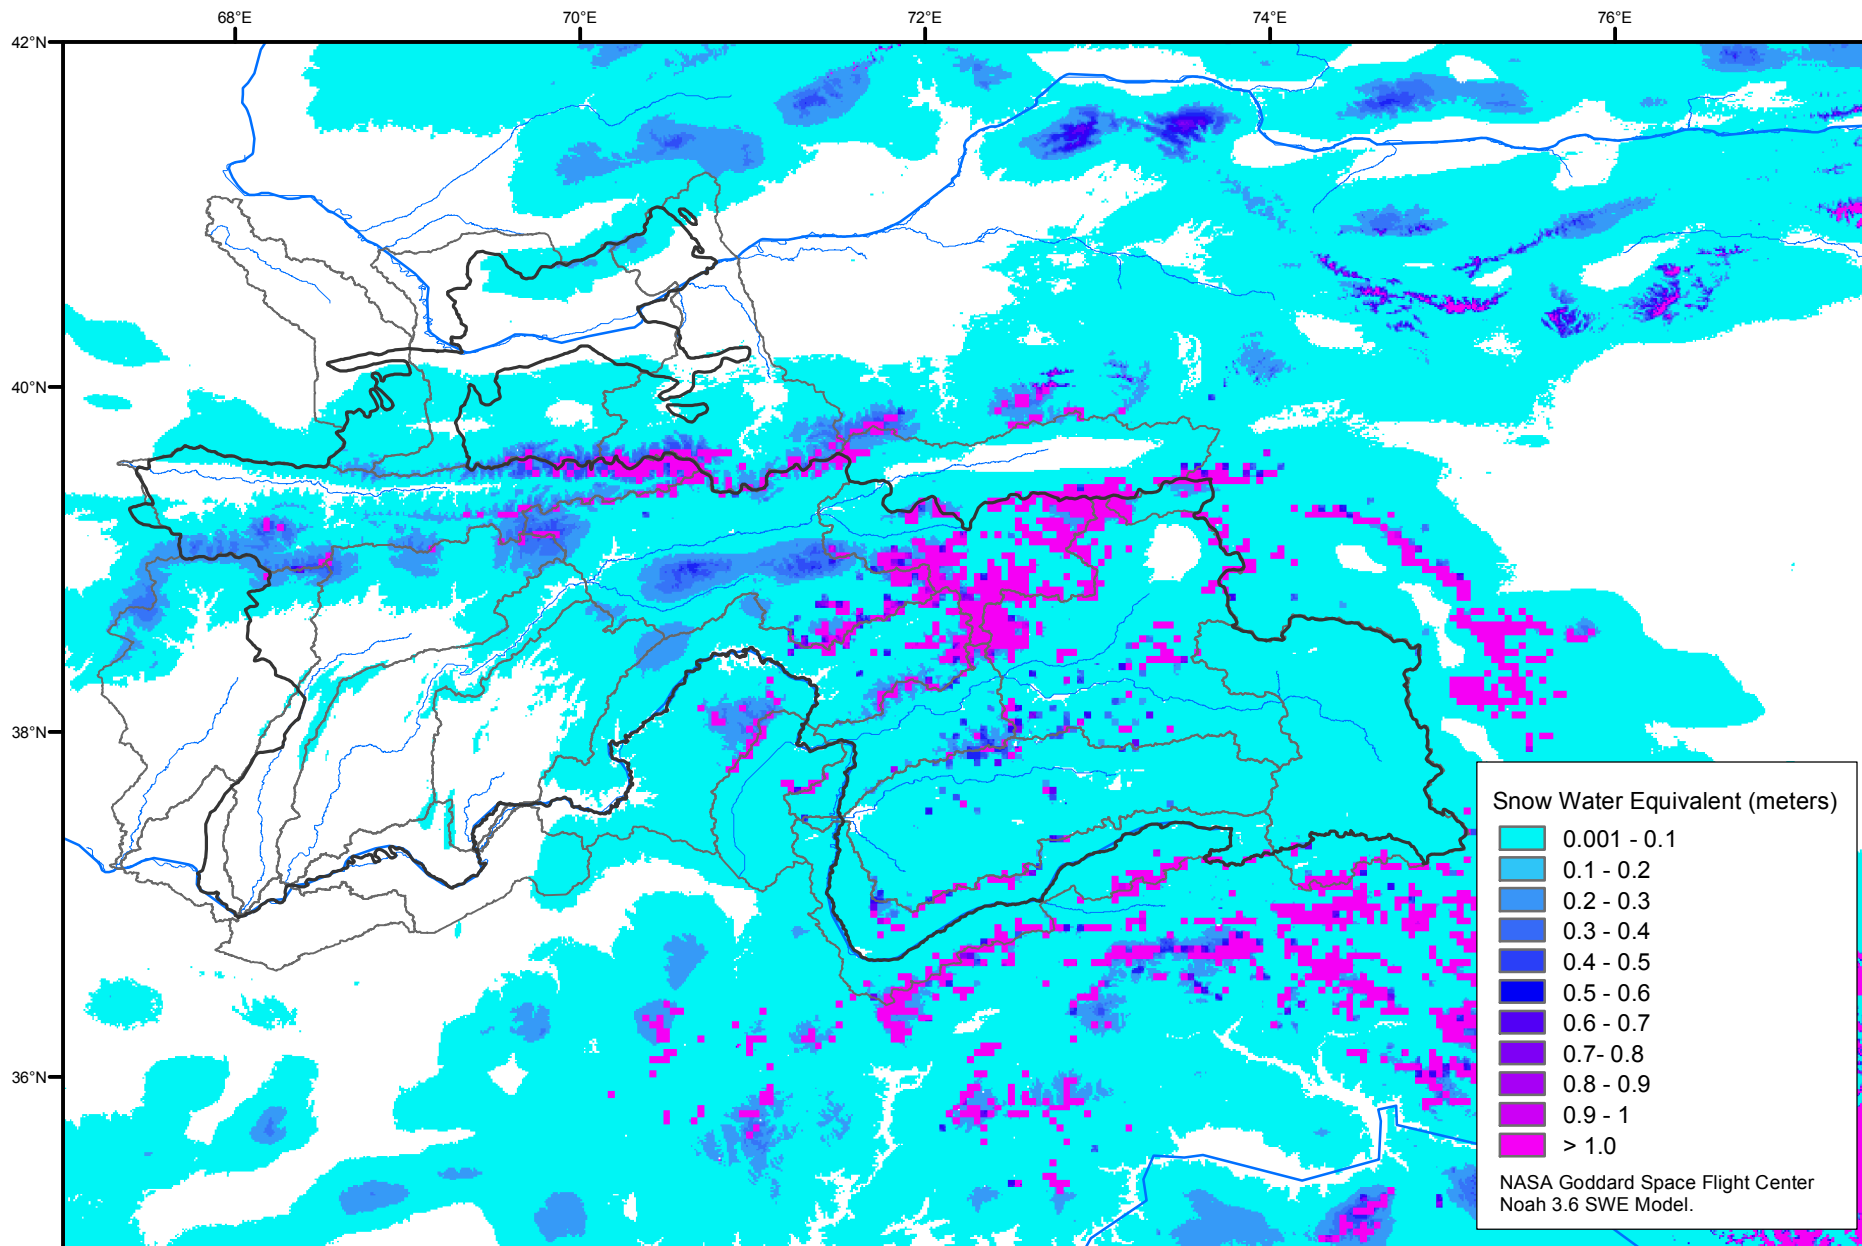

# Snow Water Equivalent by Basin

December 14, 2017

Map created by USGS/EROS