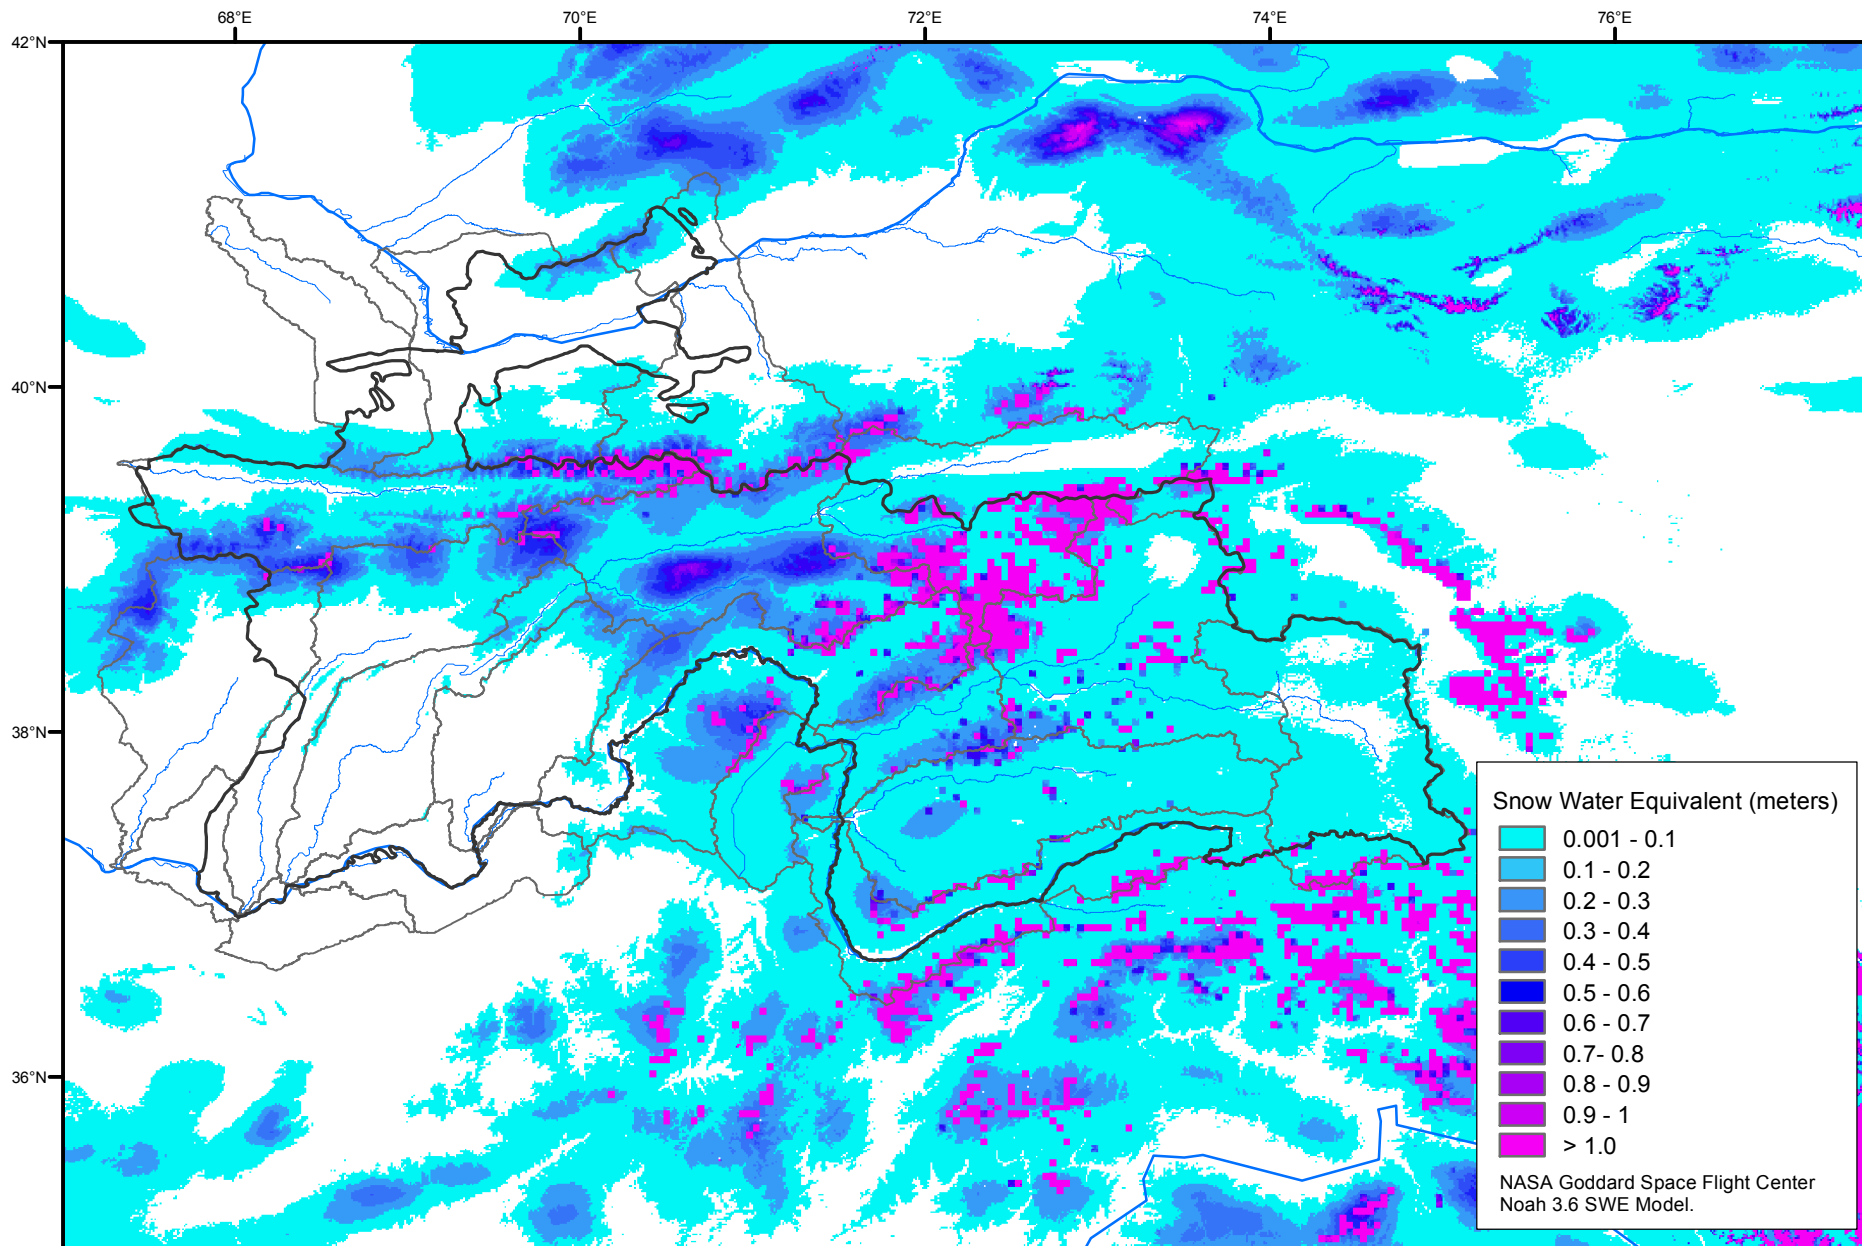

Snow Water Equivalent by Basin

January 14, 2018

Map created by USGS/EROS