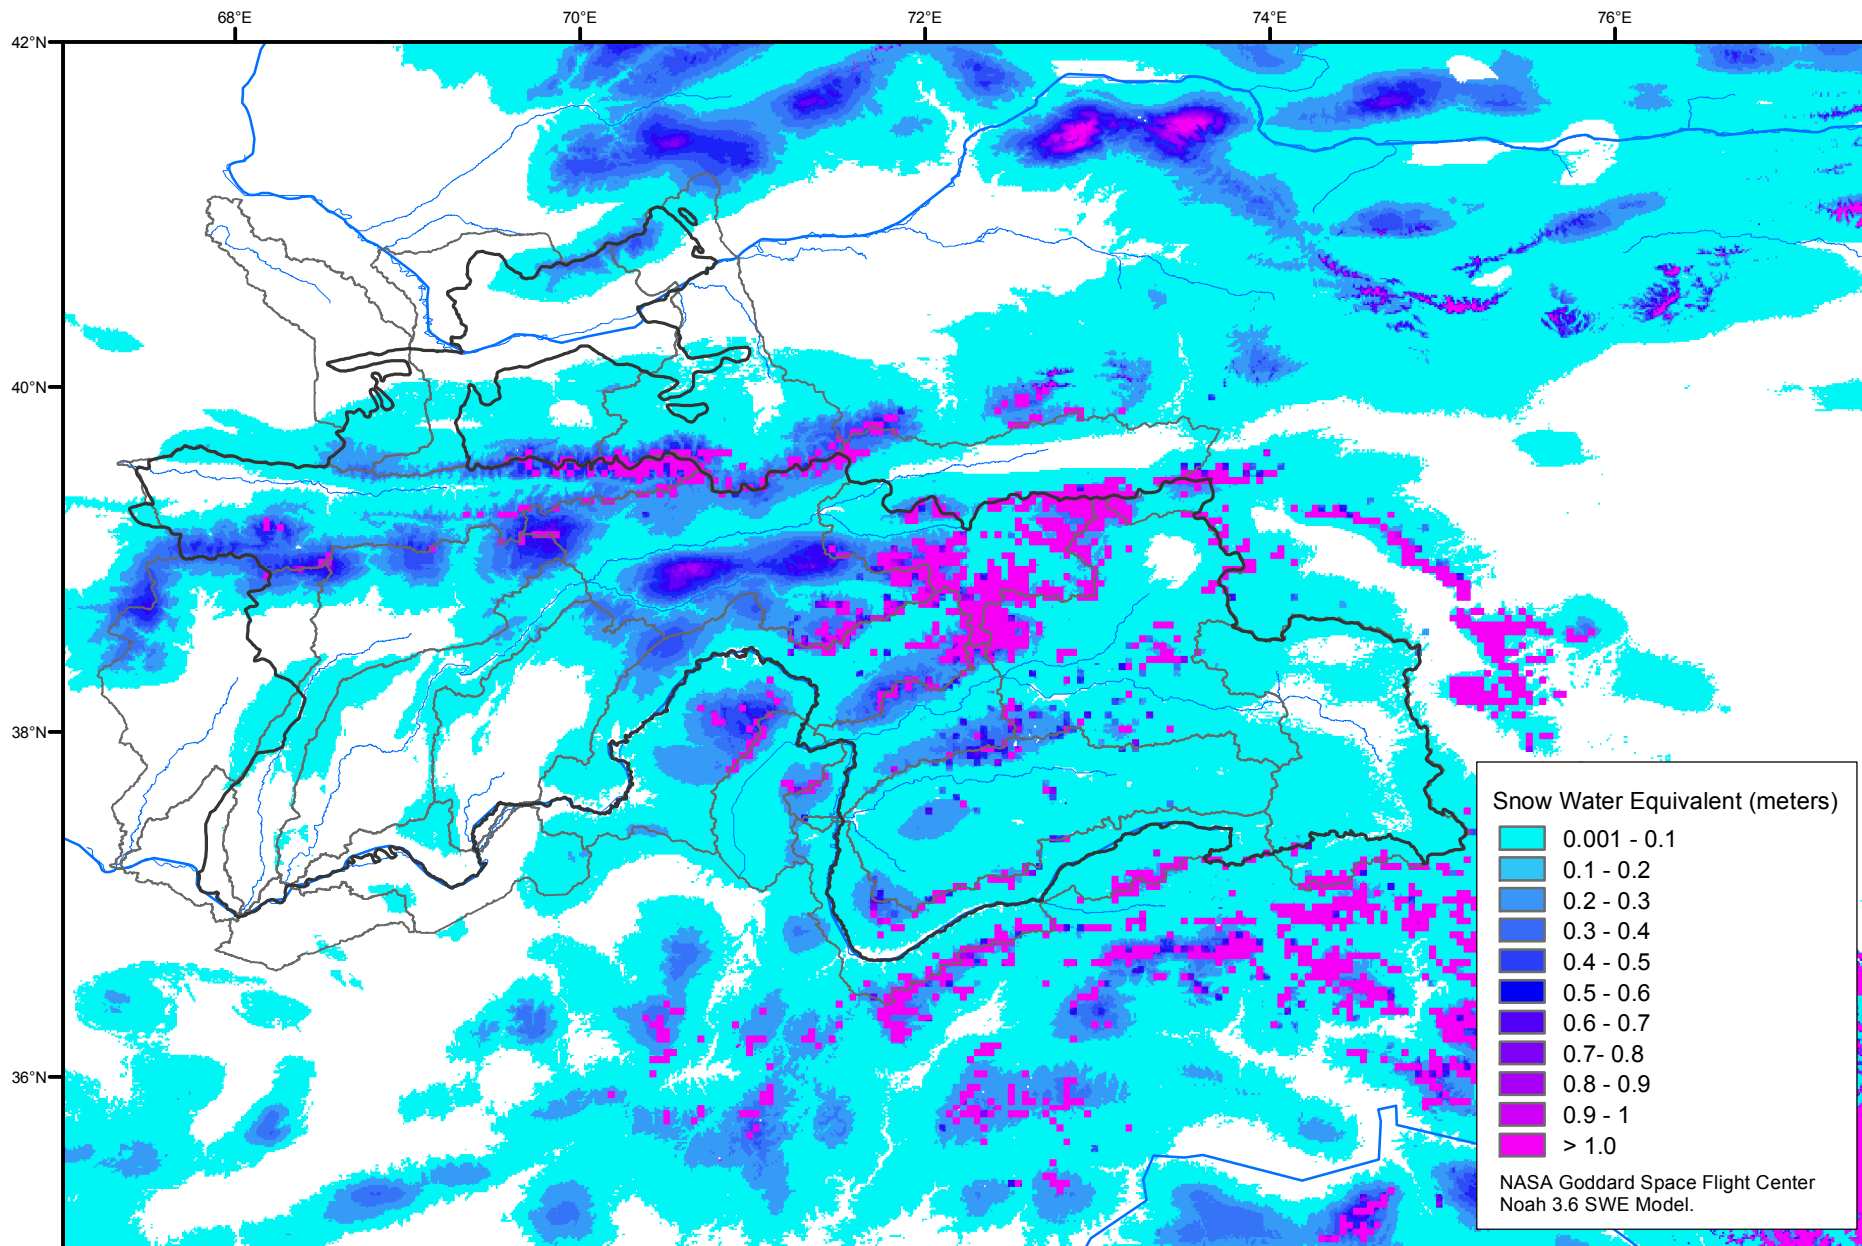

Snow Water Equivalent by Basin

January 20, 2018

Map created by USGS/EROS