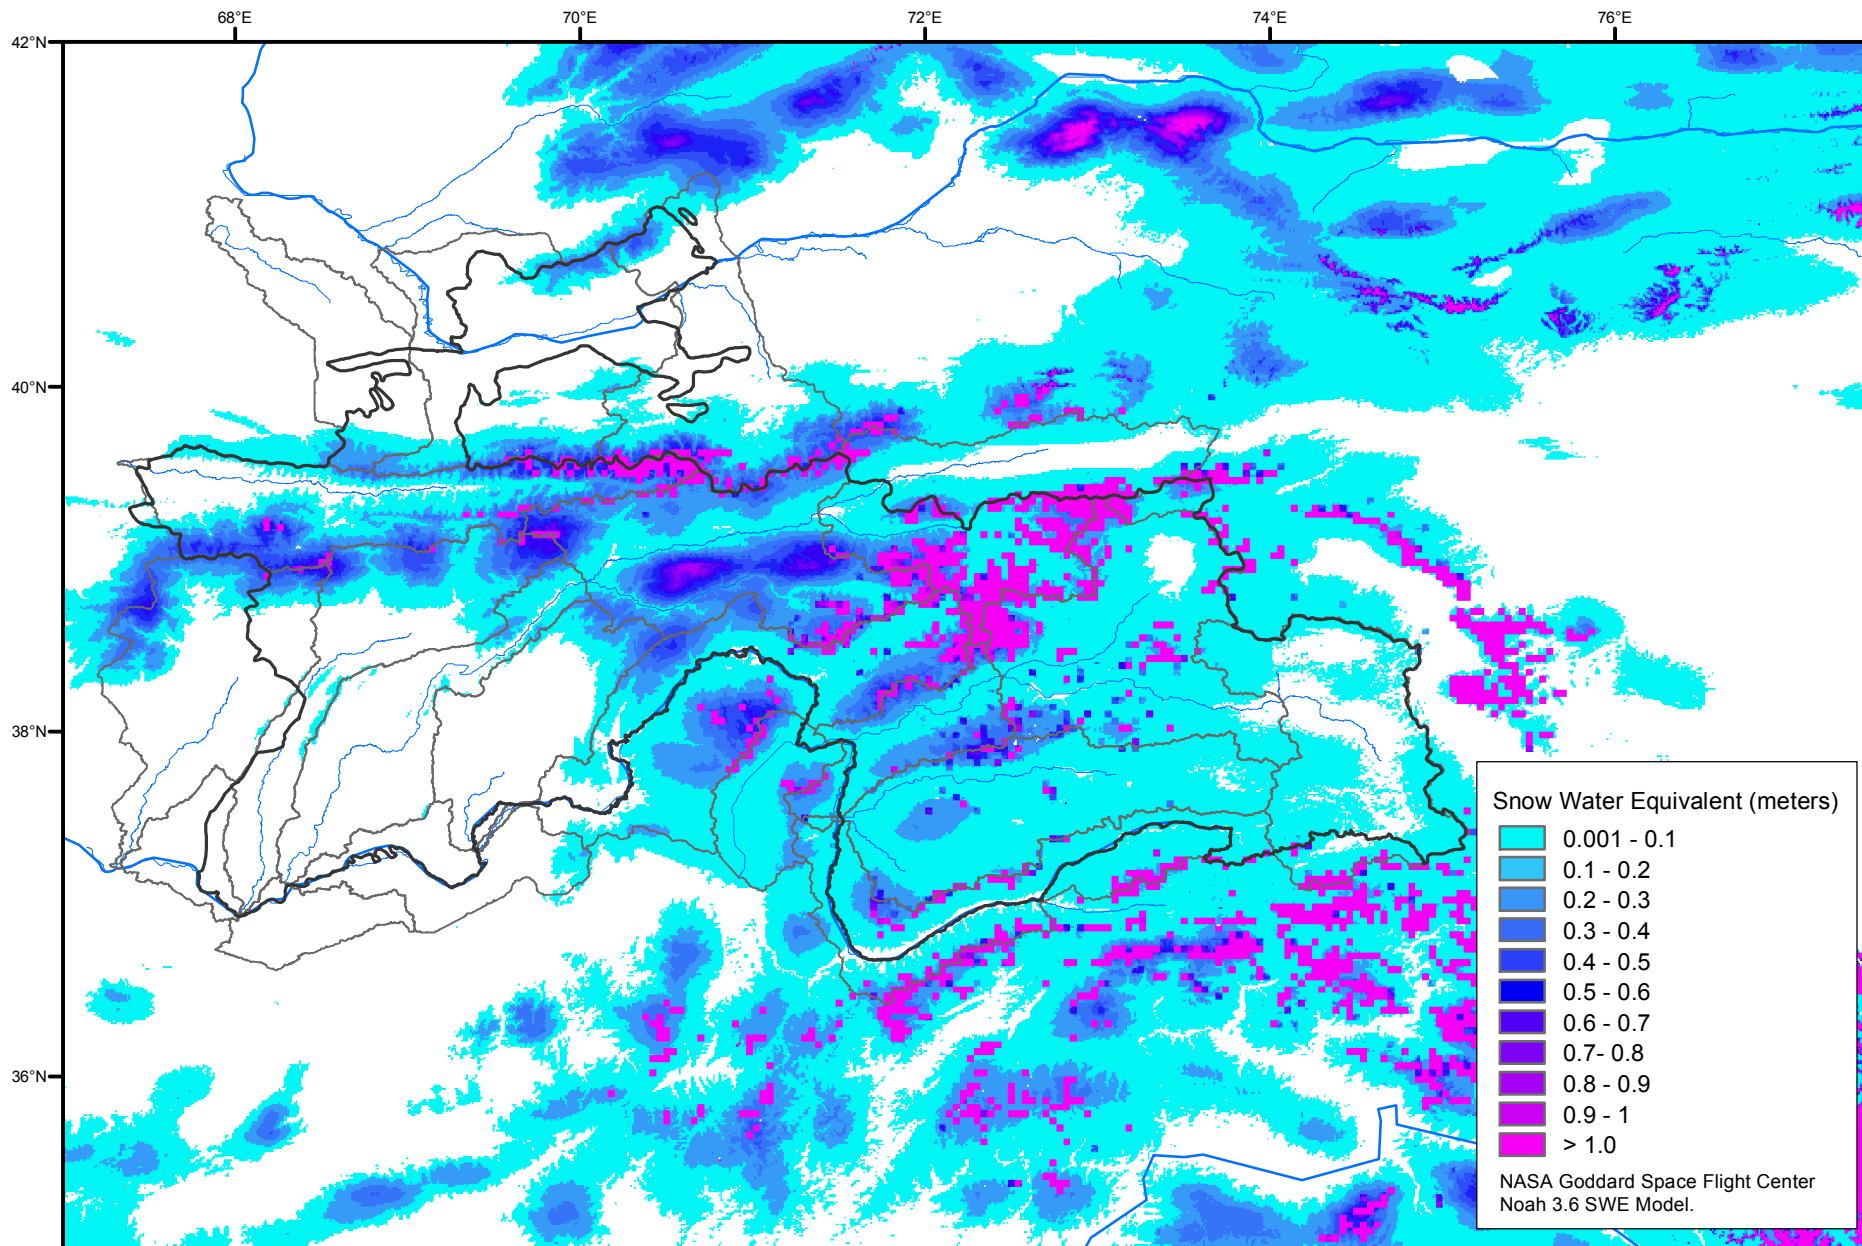

# Snow Water Equivalent by Basin

January 27, 2018

Map created by USGS/EROS