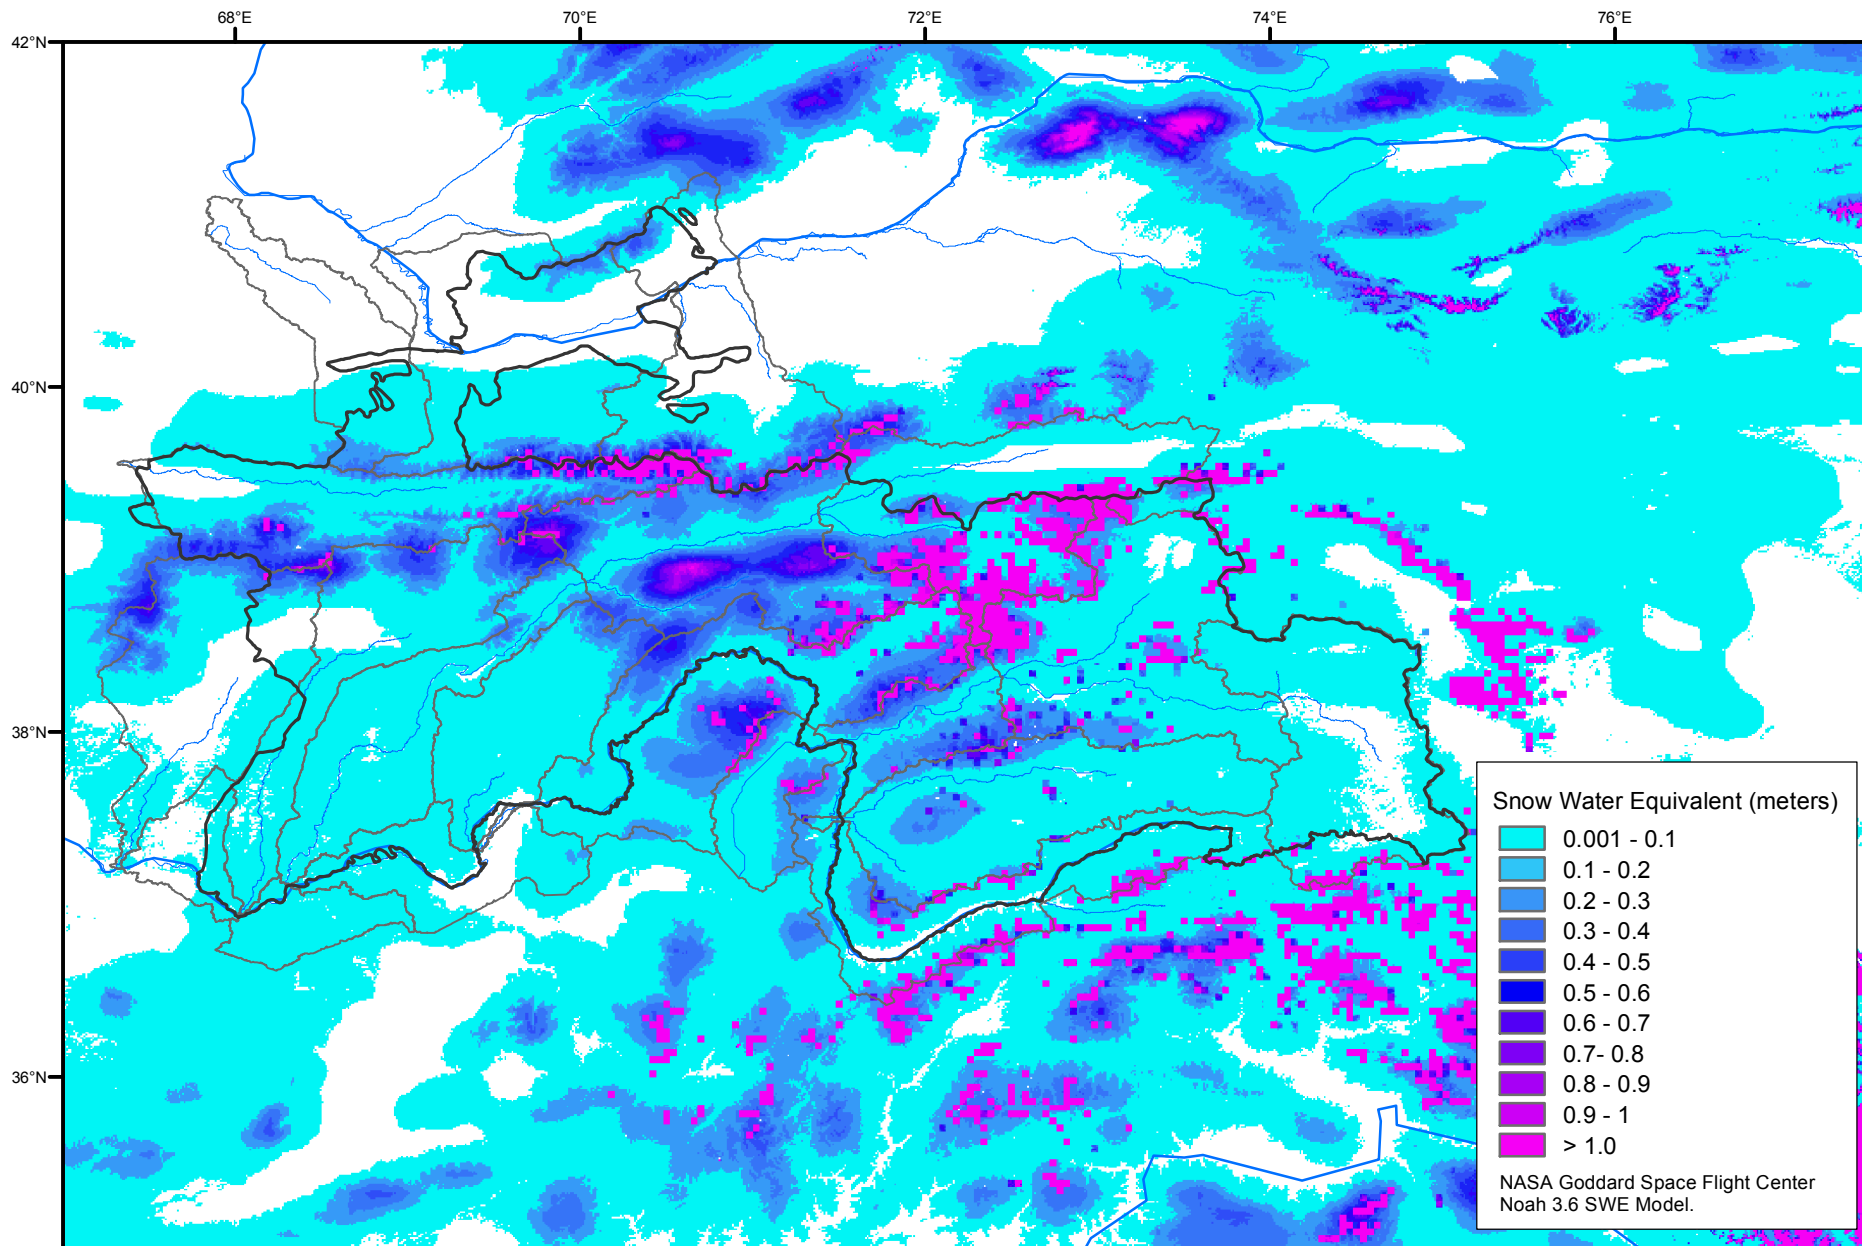

Snow Water Equivalent by Basin

February 03, 2018

Map created by USGS/EROS