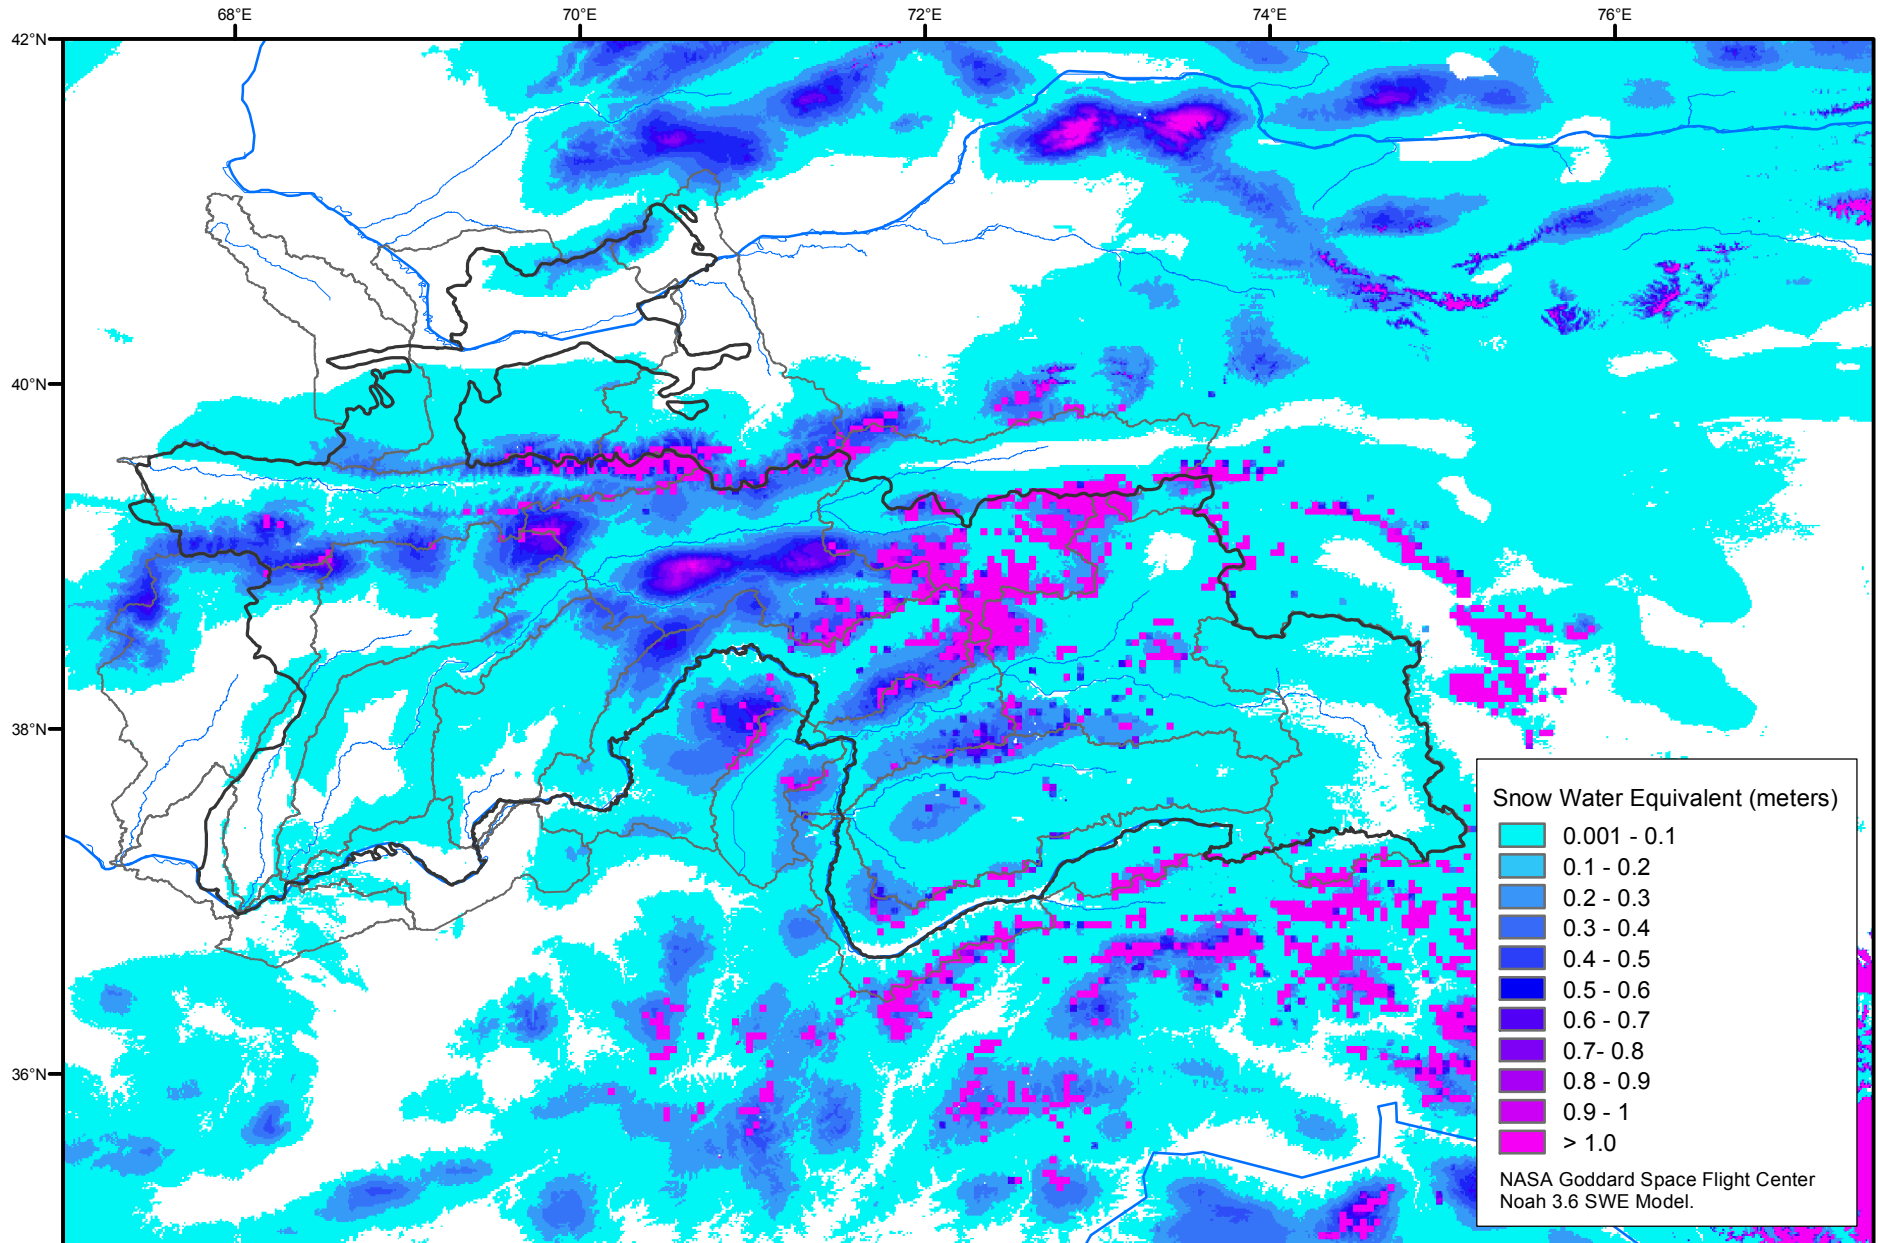

# Snow Water Equivalent by Basin

February 07, 2018

Map created by USGS/EROS