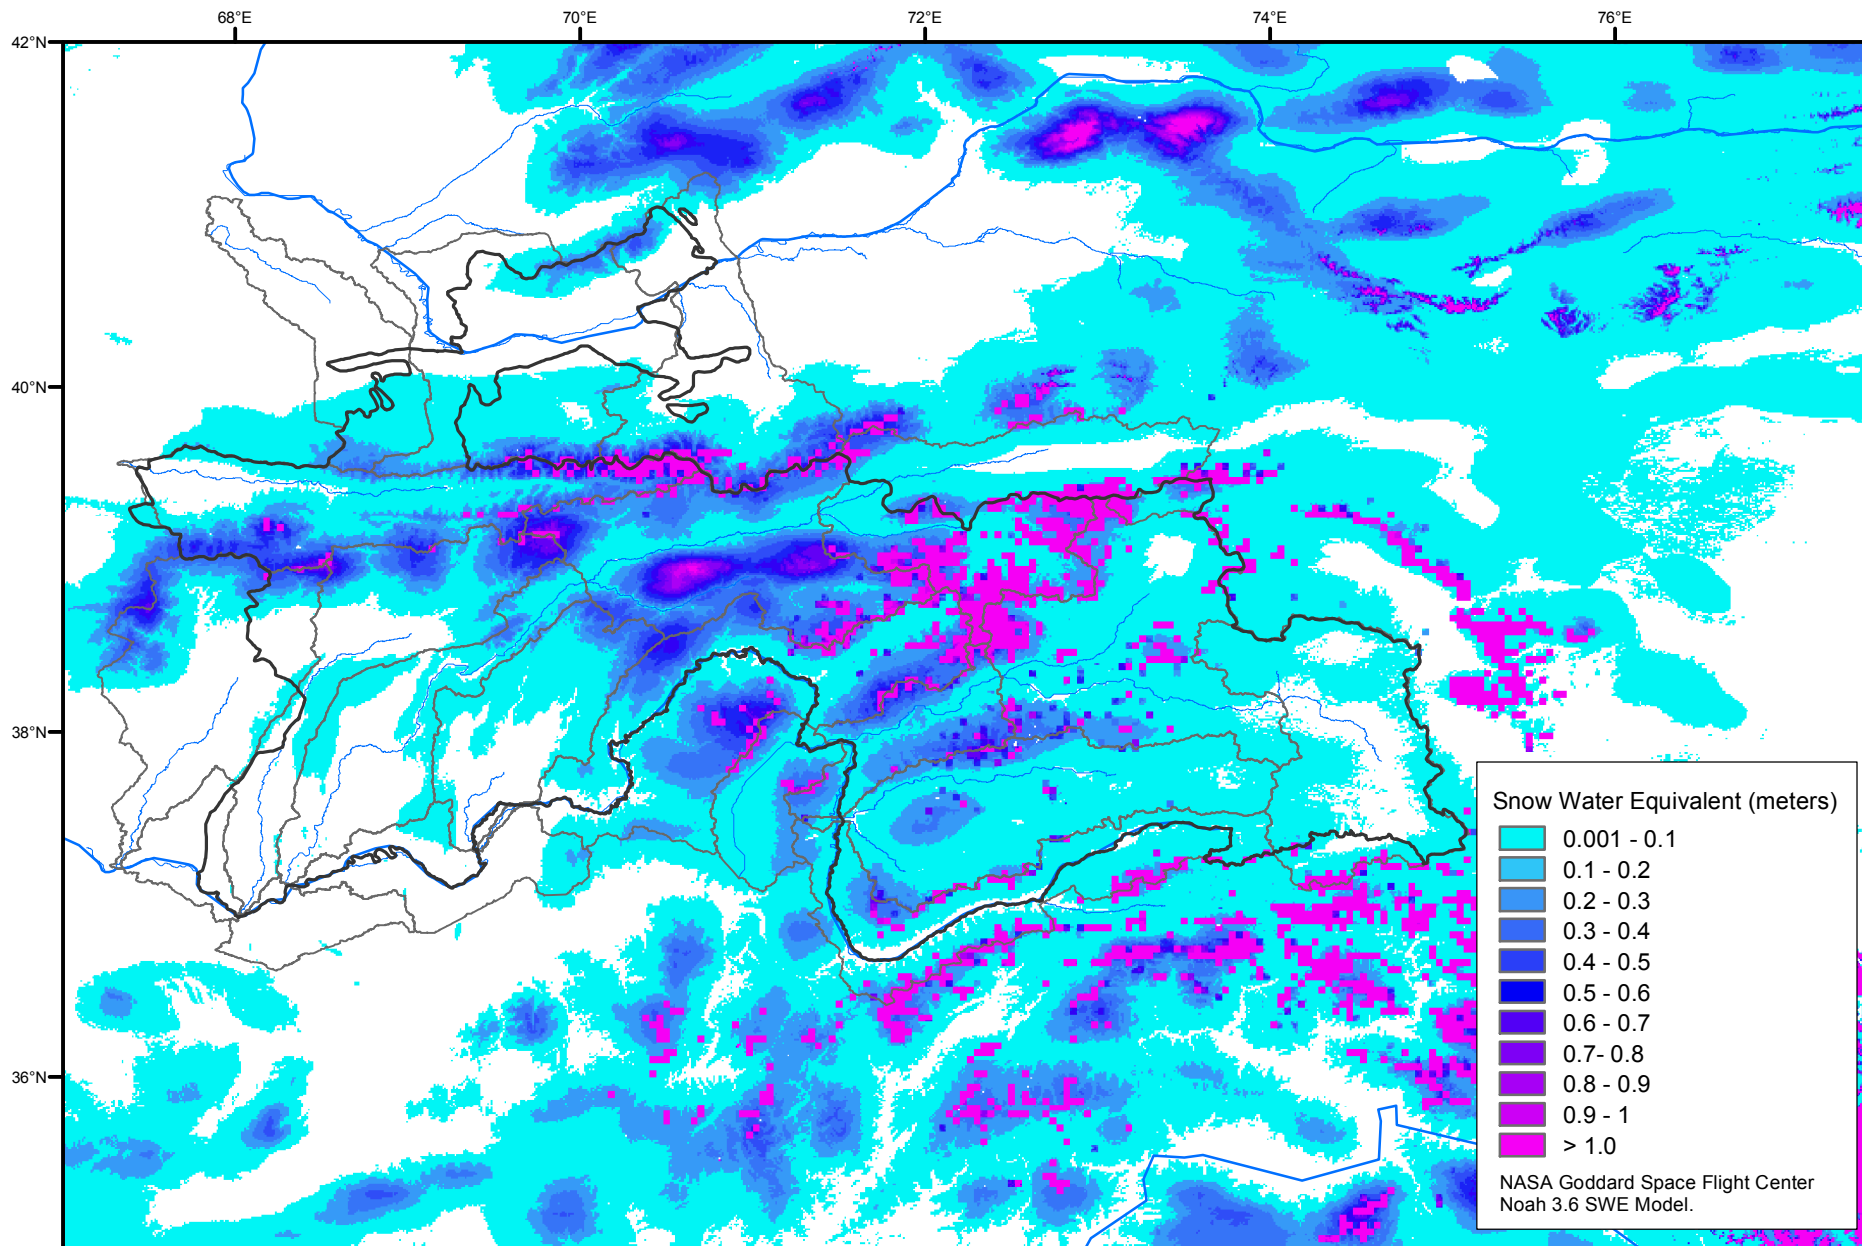

Snow Water Equivalent by Basin

February 10, 2018

Map created by USGS/EROS