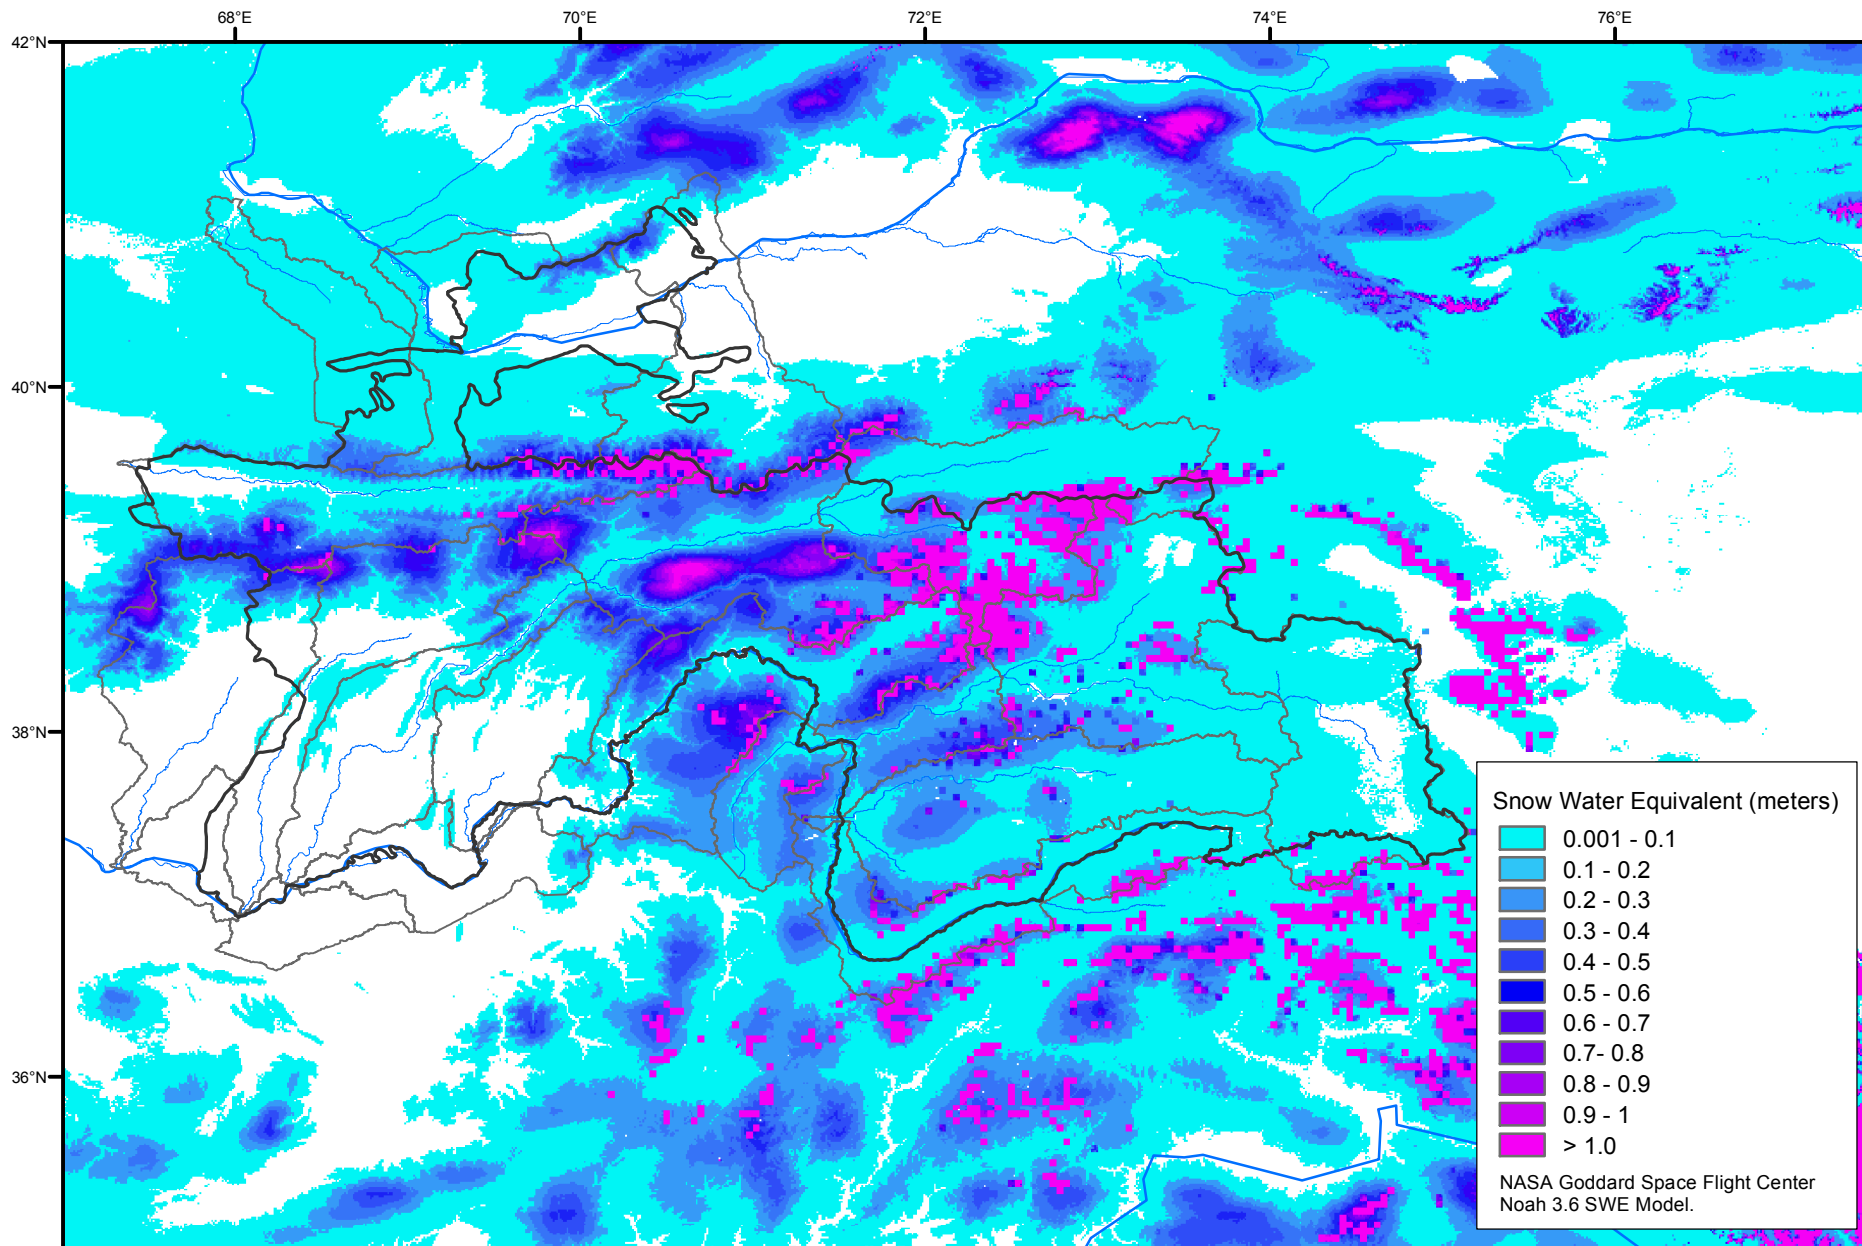

Snow Water Equivalent by Basin

February 16, 2018

Map created by USGS/EROS