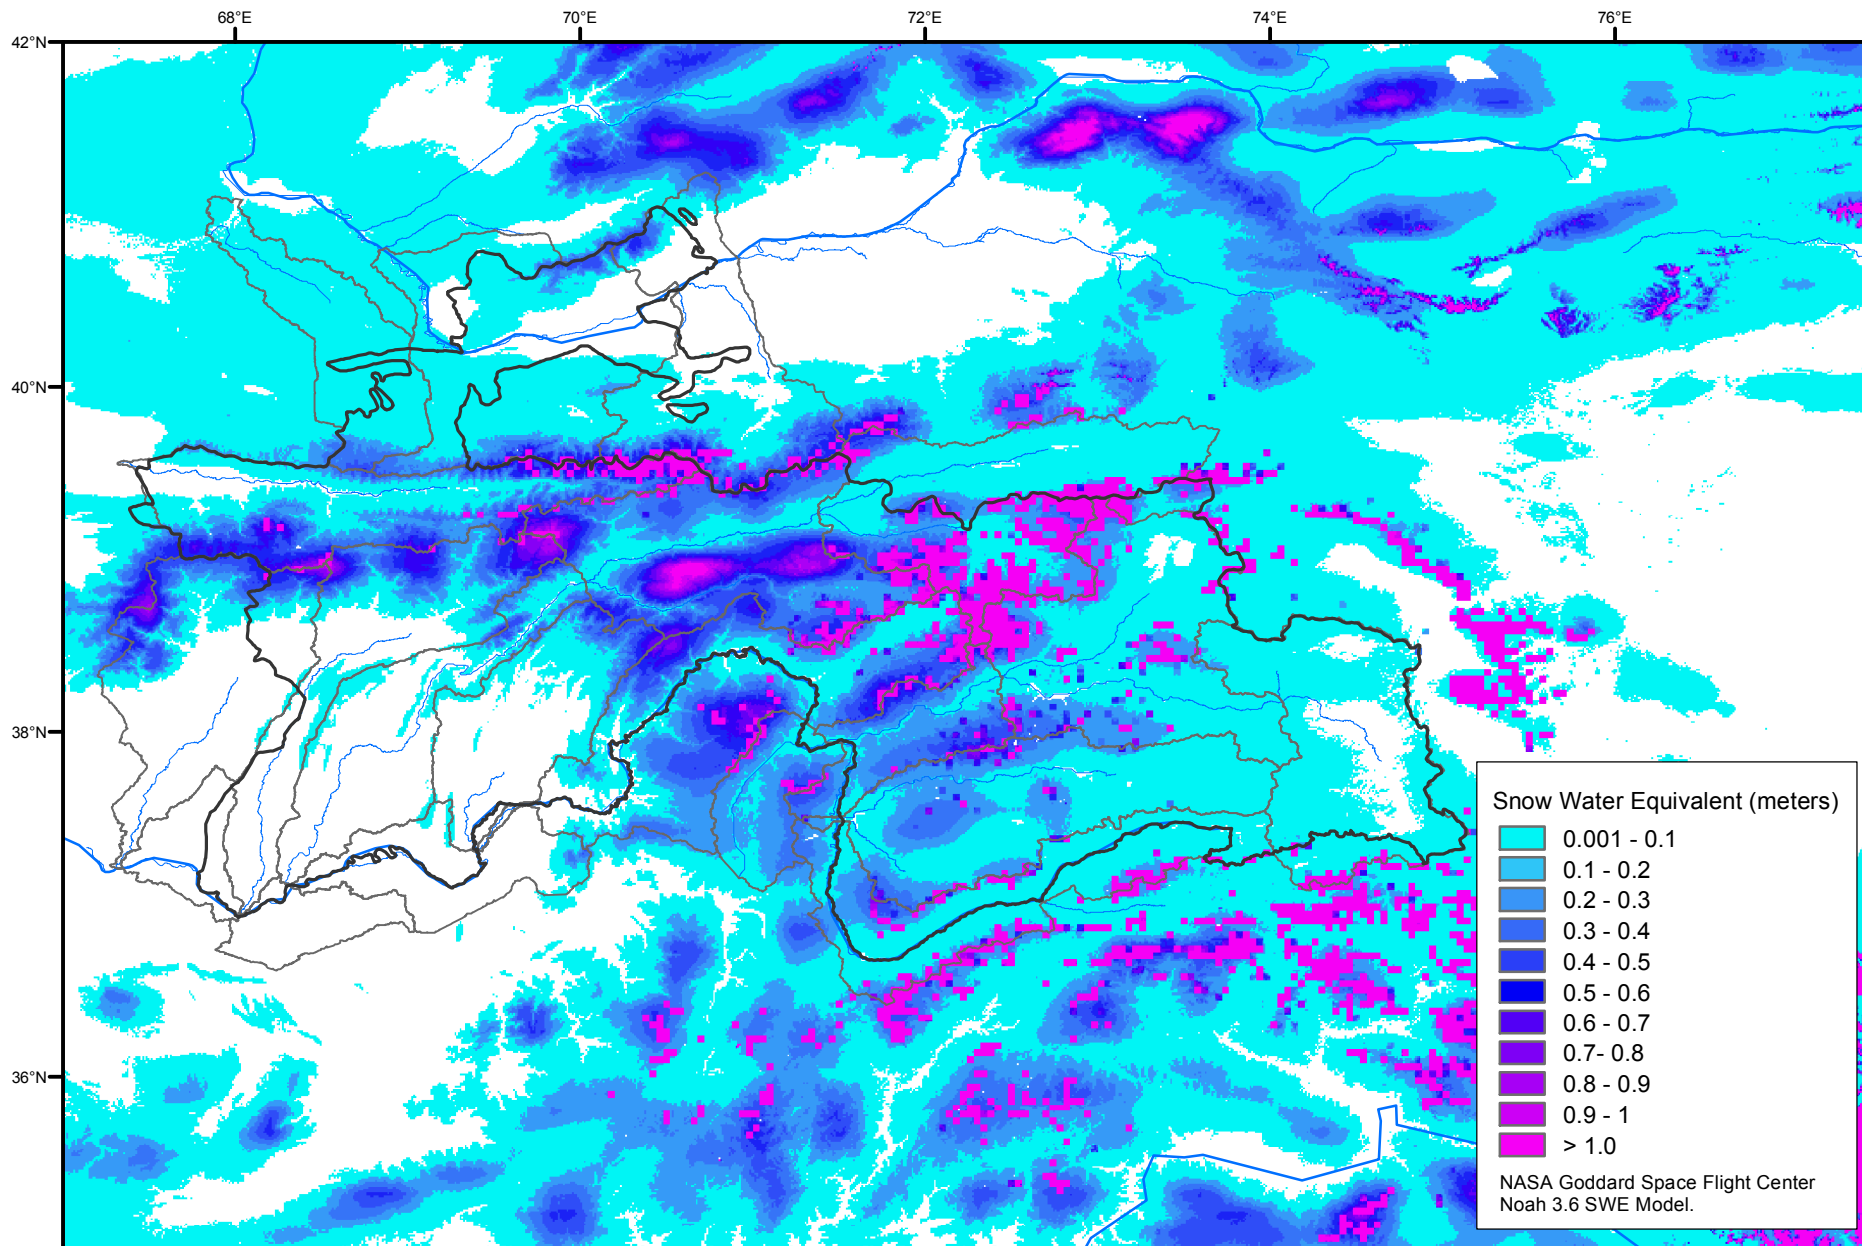

# Snow Water Equivalent by Basin

February 17, 2018

Map created by USGS/EROS