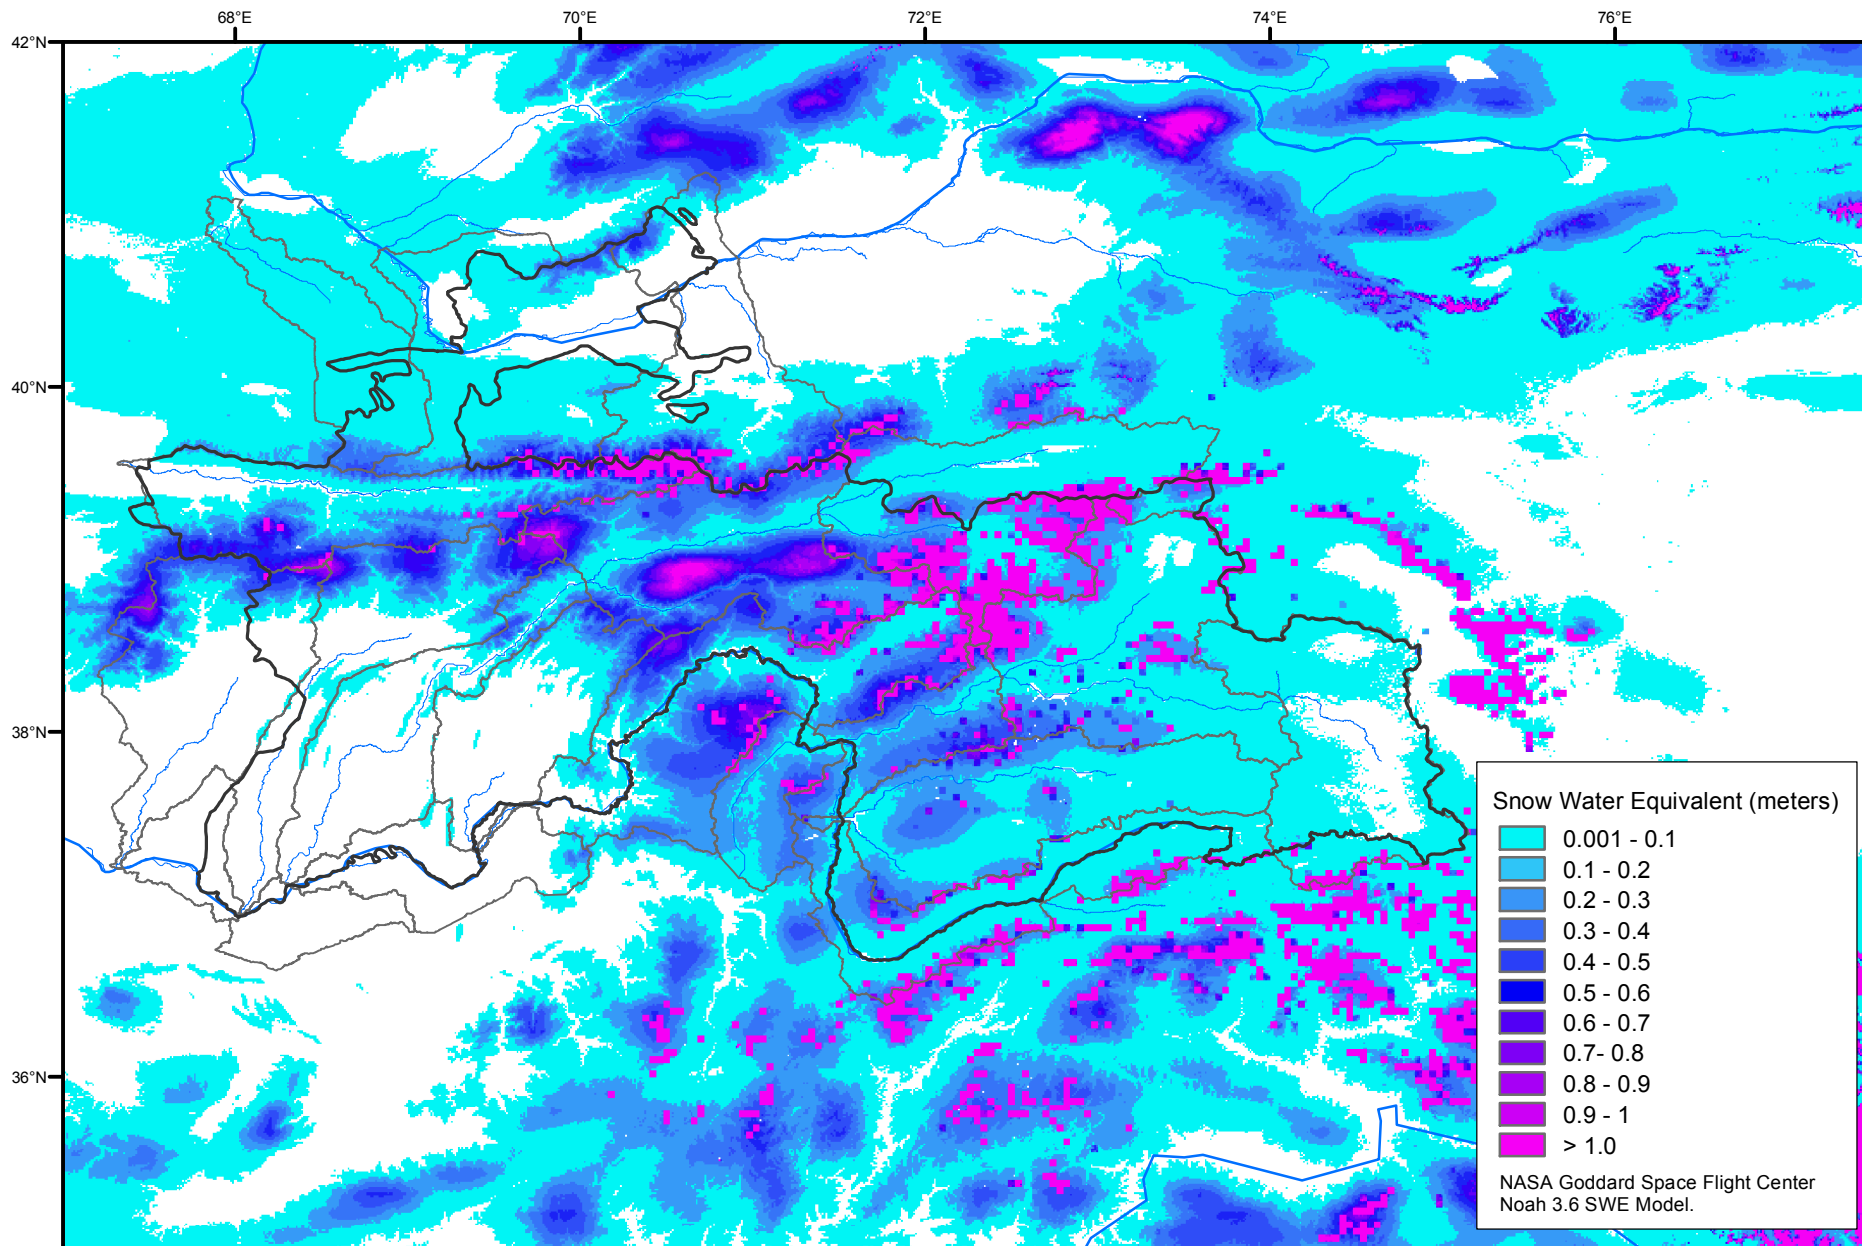

Snow Water Equivalent by Basin

February 18, 2018

Map created by USGS/EROS