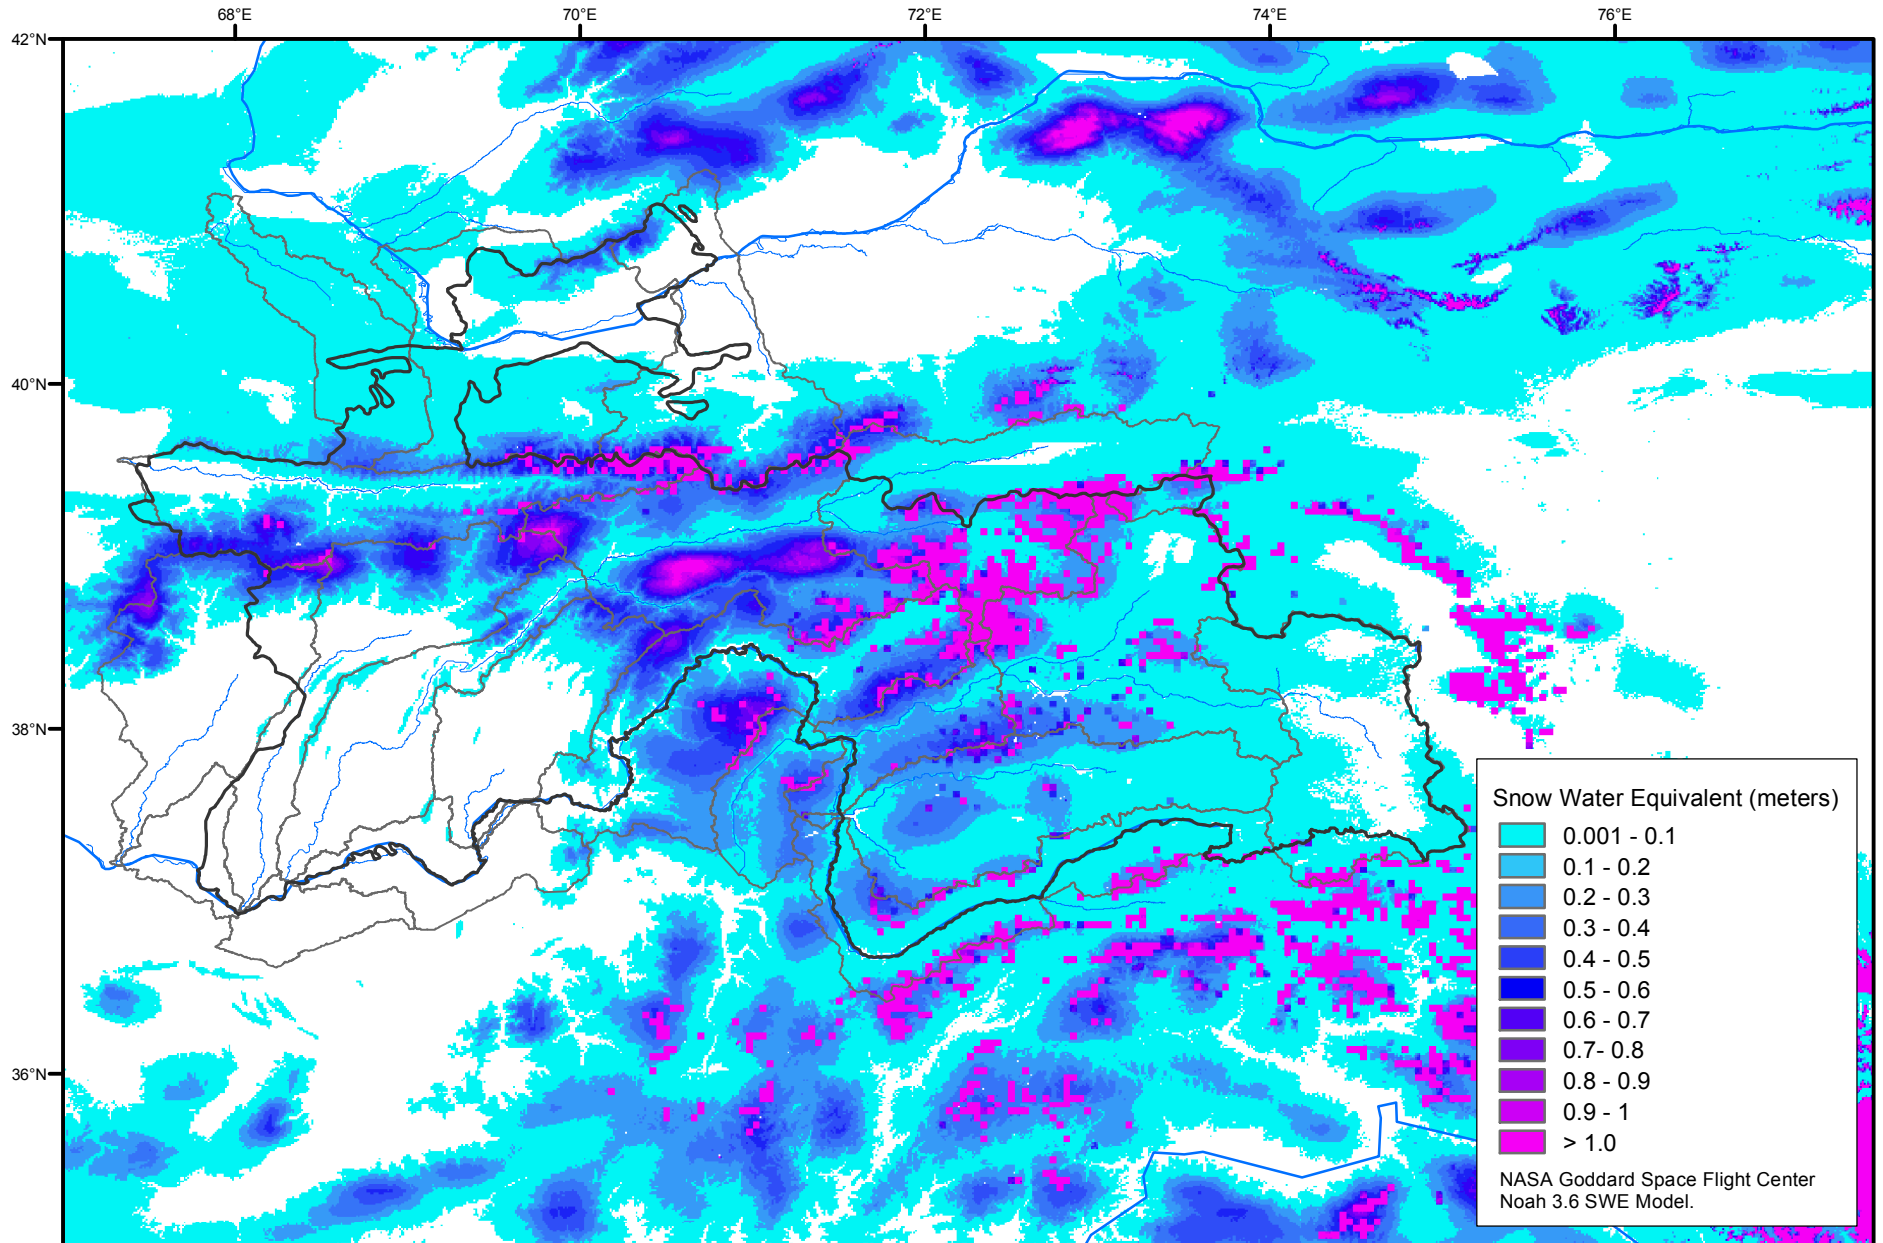

# Snow Water Equivalent by Basin

February 19, 2018

Map created by USGS/EROS