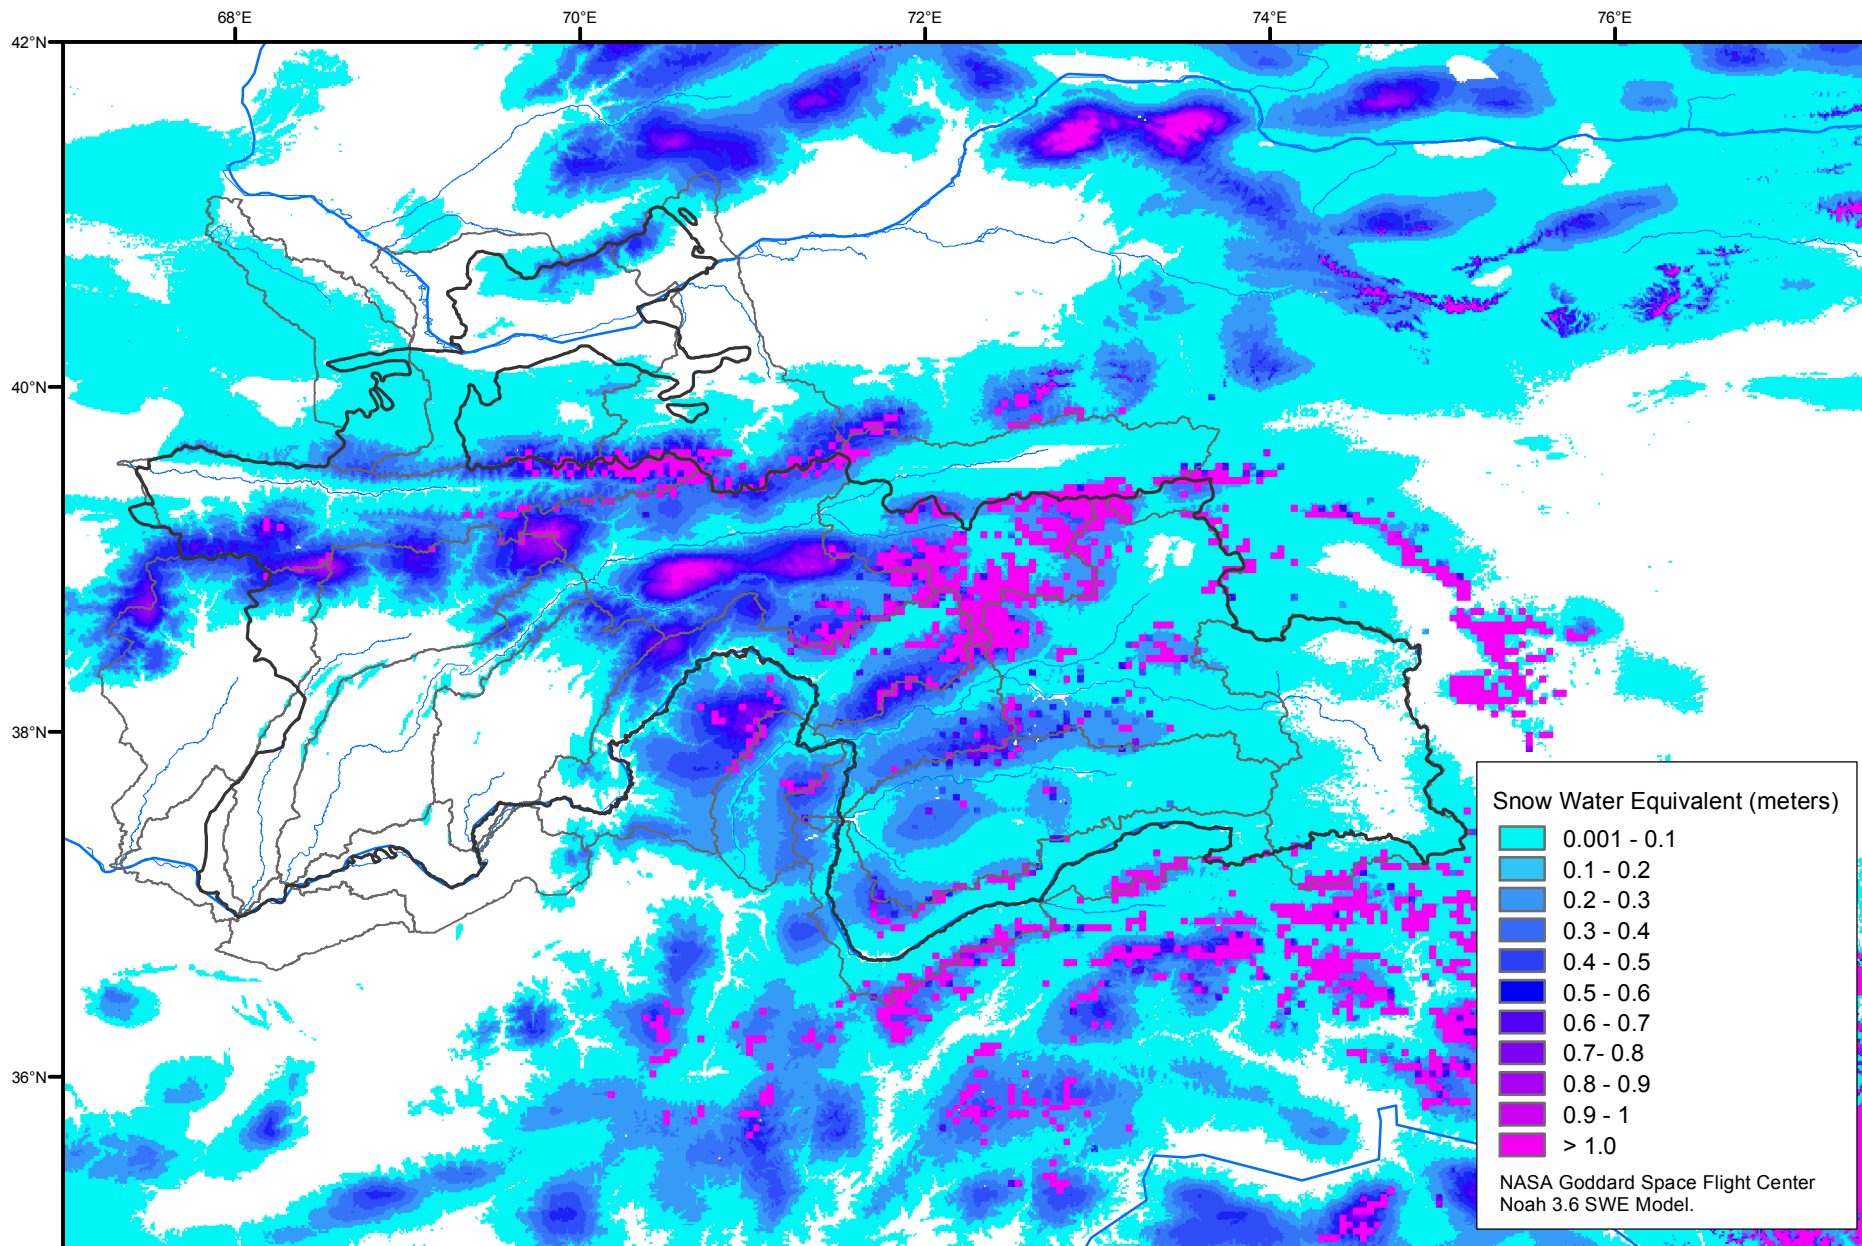

# Snow Water Equivalent by Basin

February 20, 2018

Map created by USGS/EROS