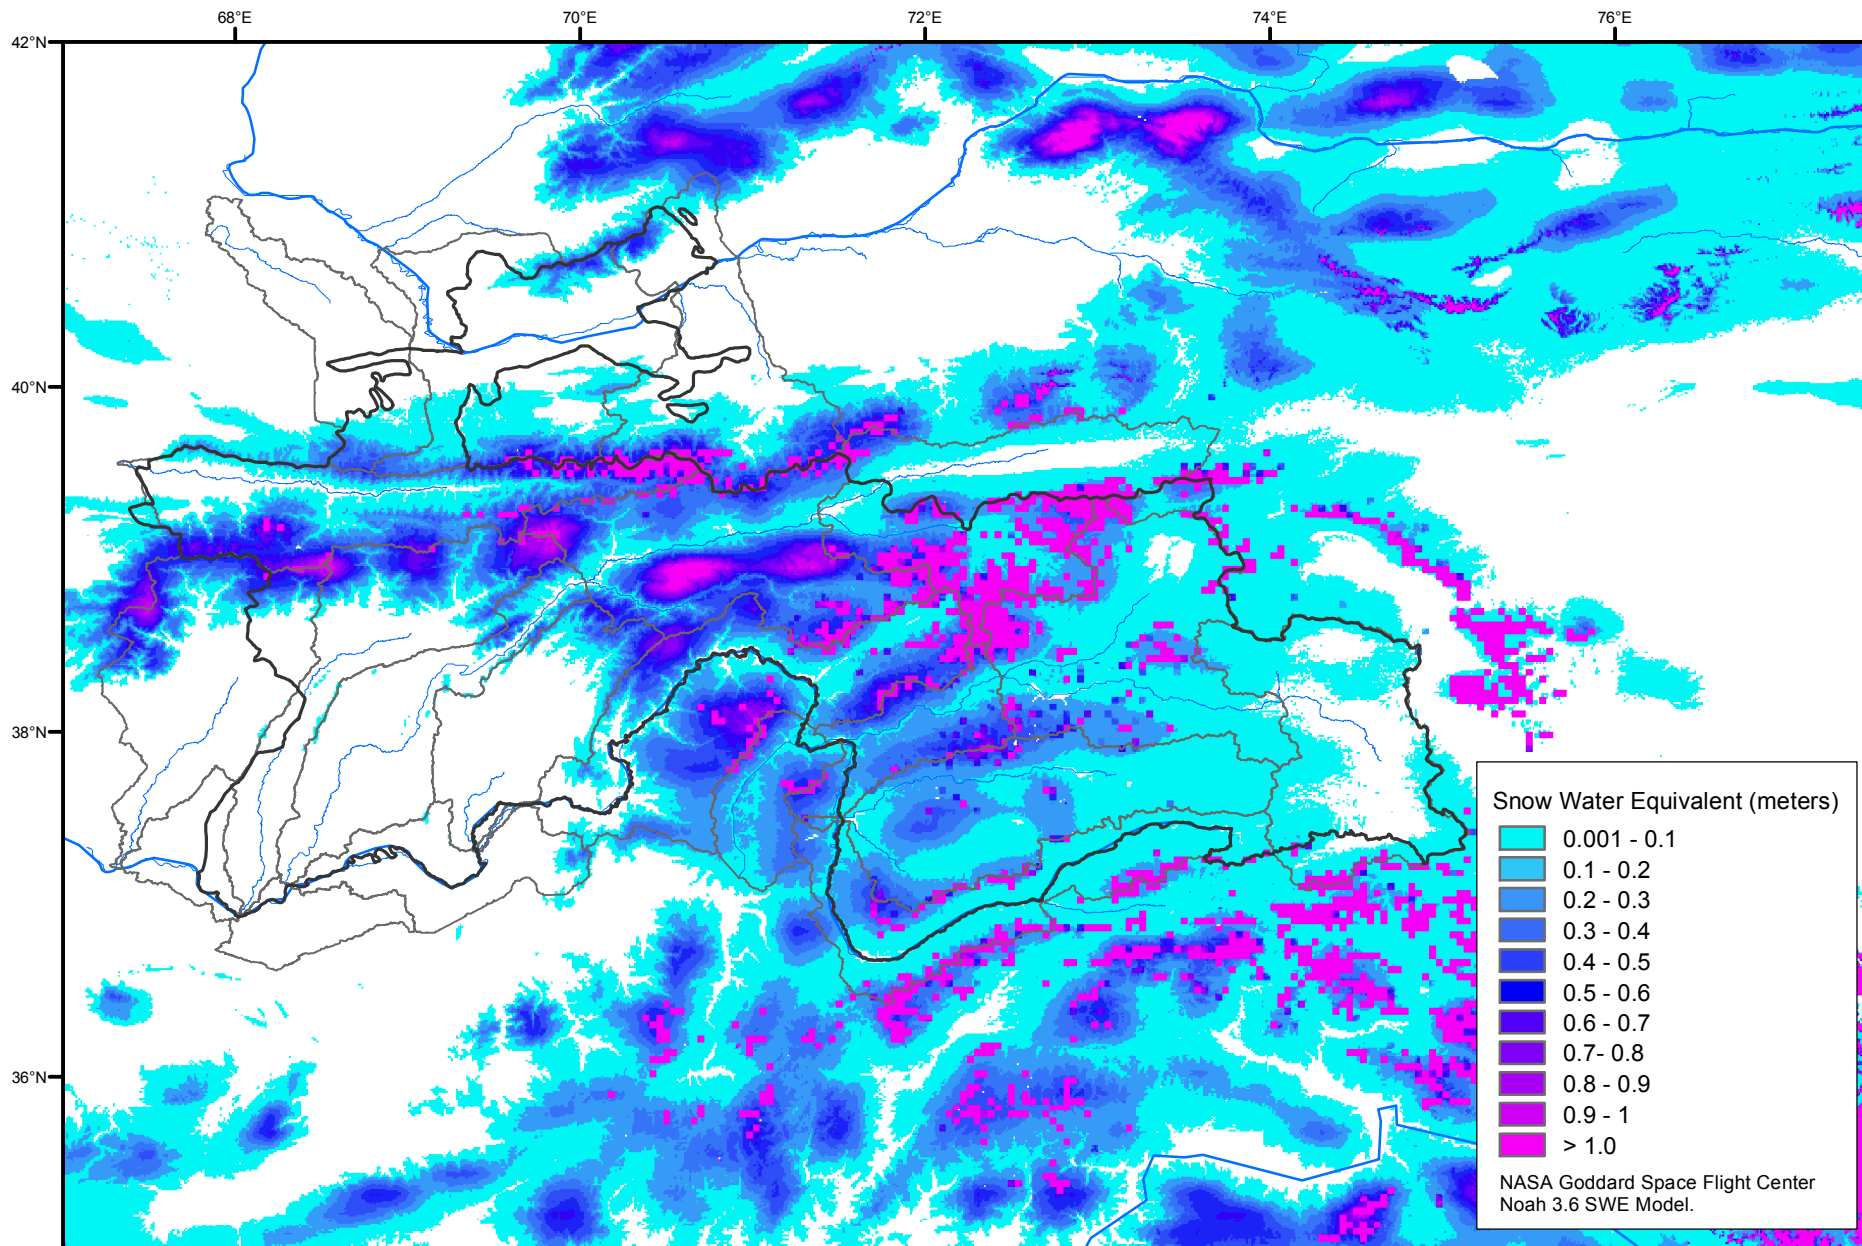

Snow Water Equivalent by Basin

February 25, 2018

Map created by USGS/EROS