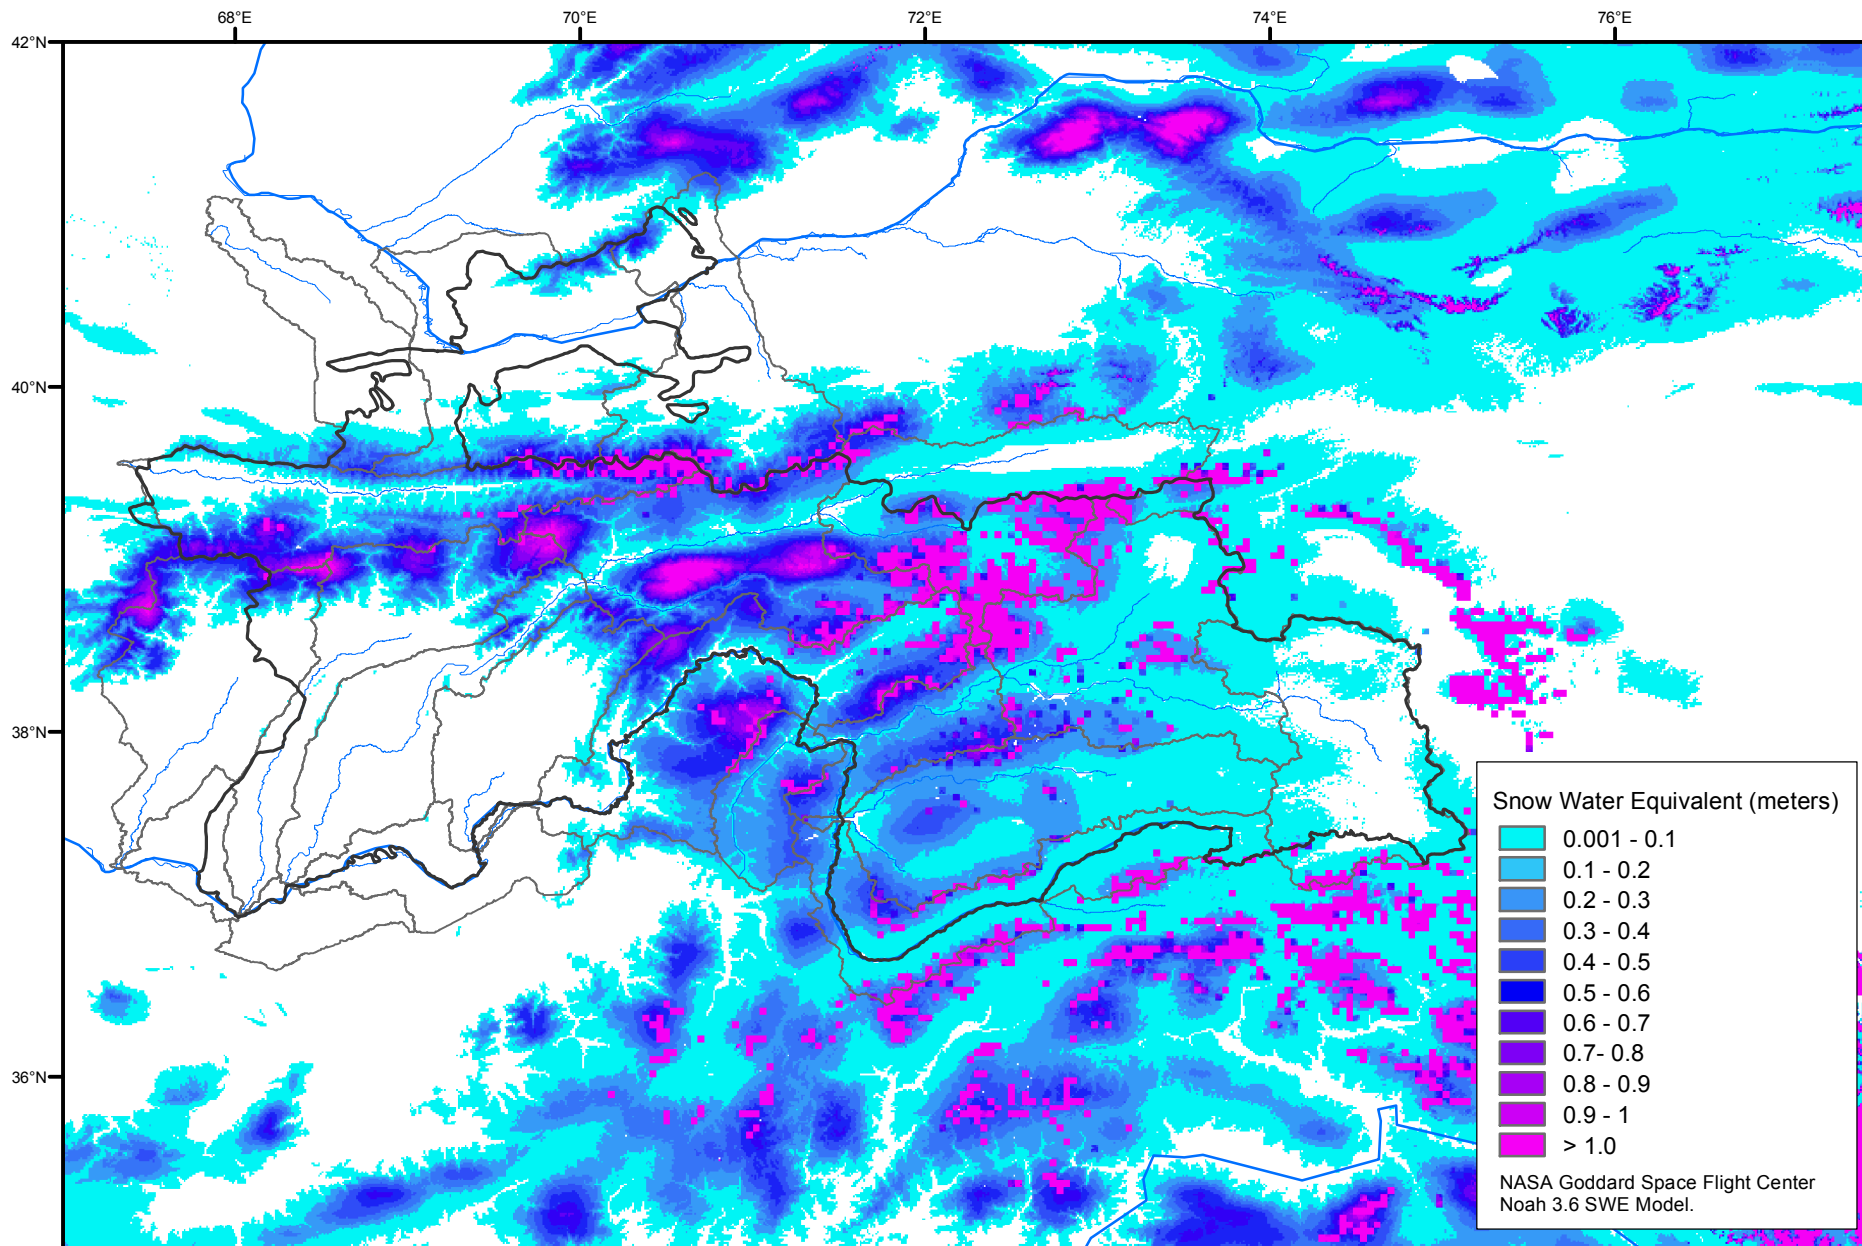

# Snow Water Equivalent by Basin

February 27, 2018

Map created by USGS/EROS