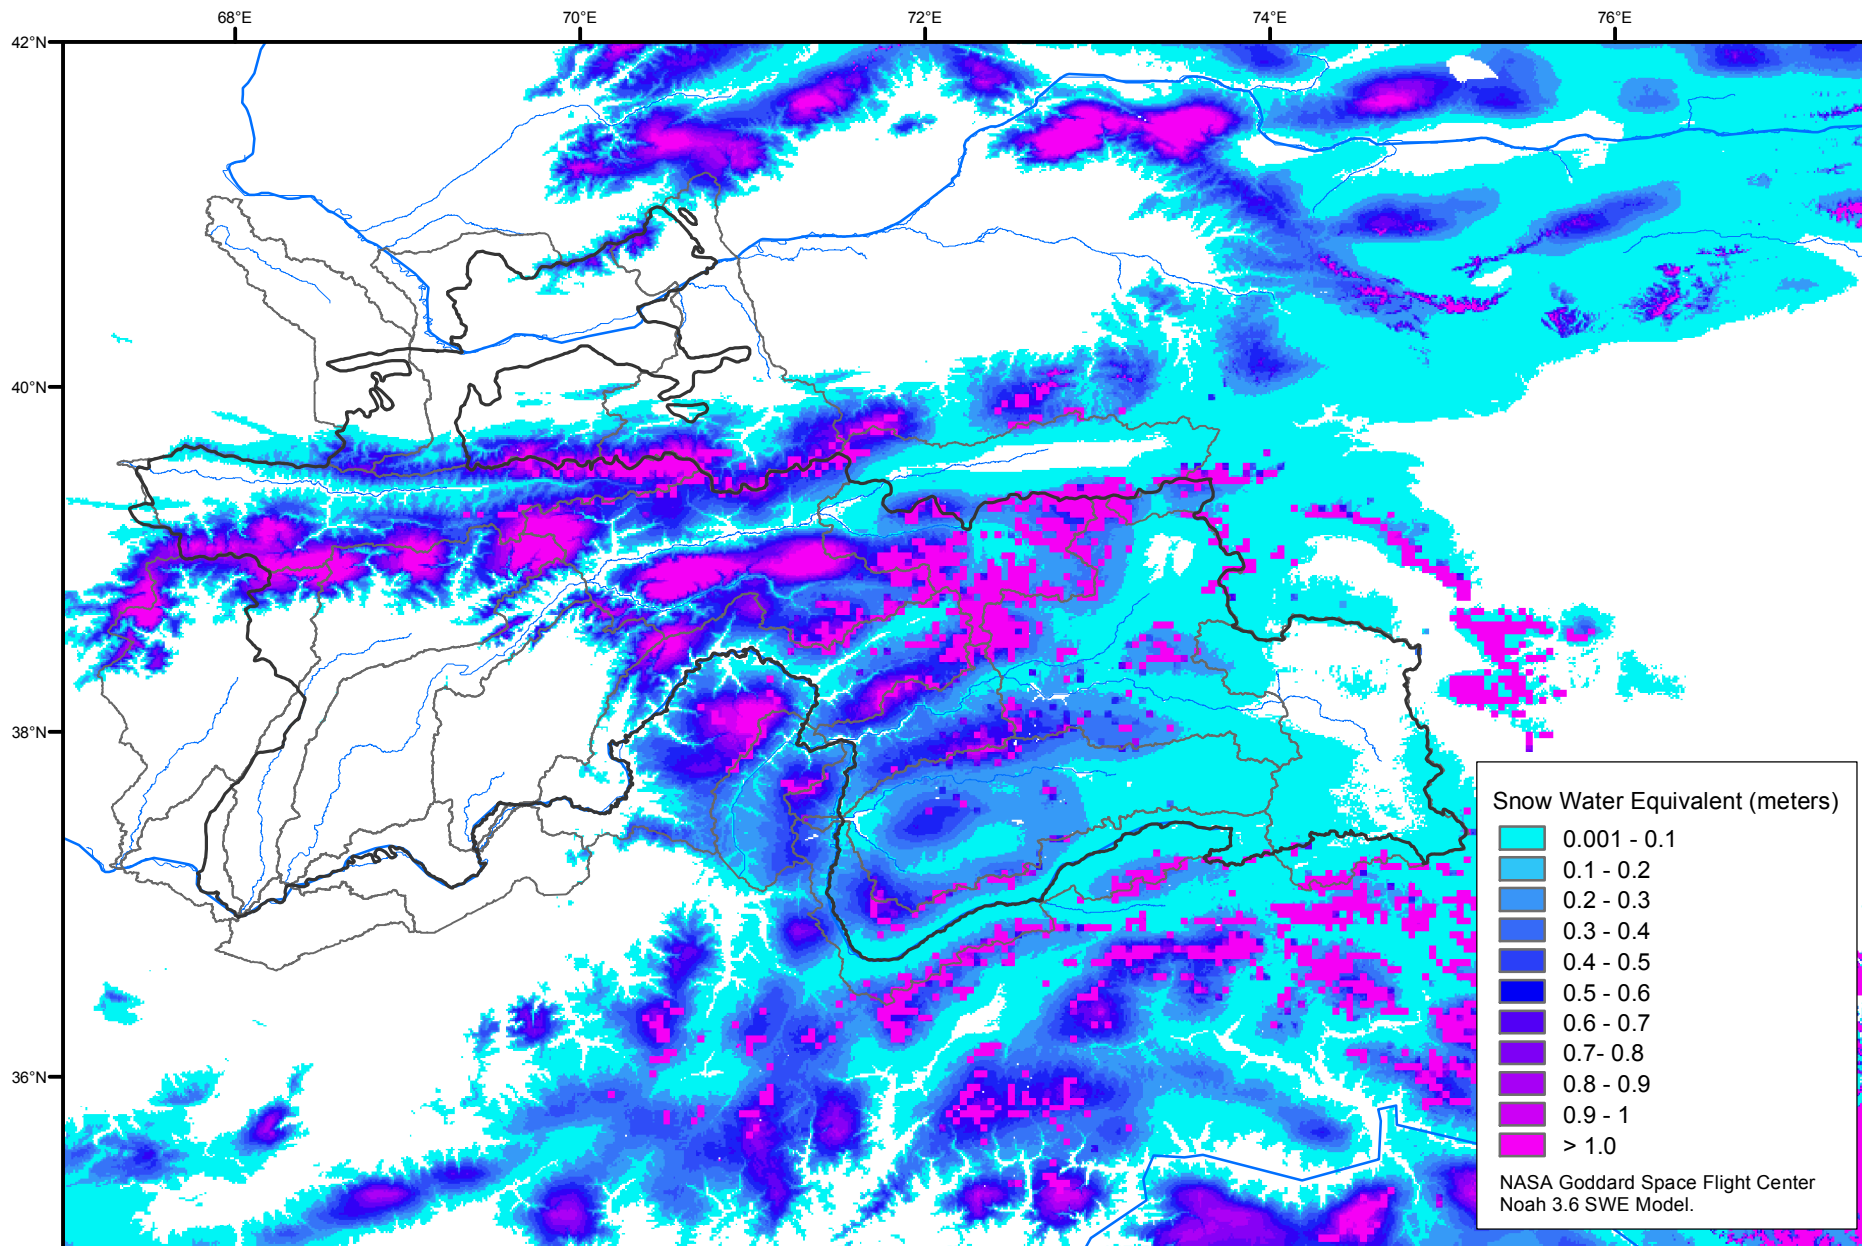

Snow Water Equivalent by Basin

March 14, 2018

Map created by USGS/EROS