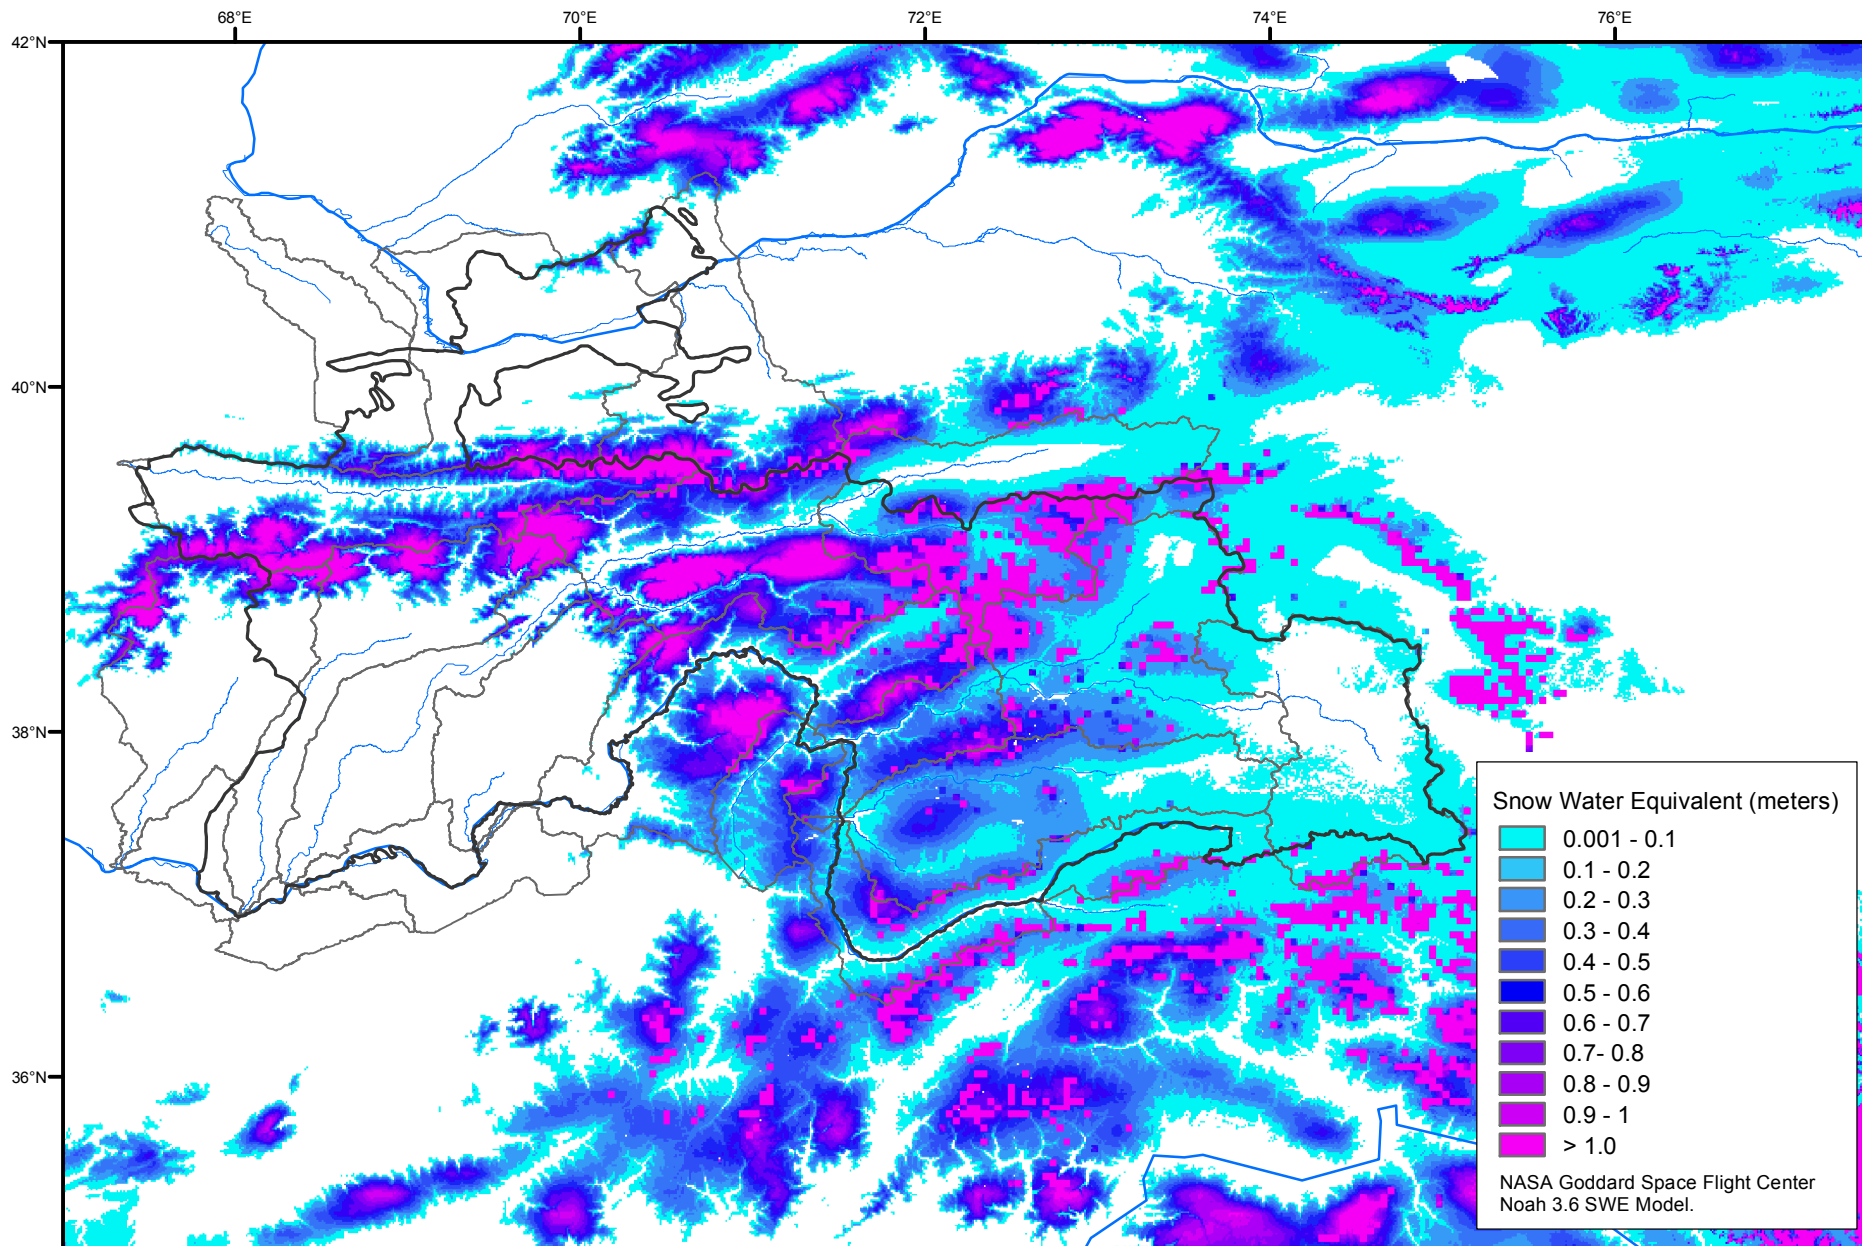

Snow Water Equivalent by Basin

March 29, 2018

Map created by USGS/EROS