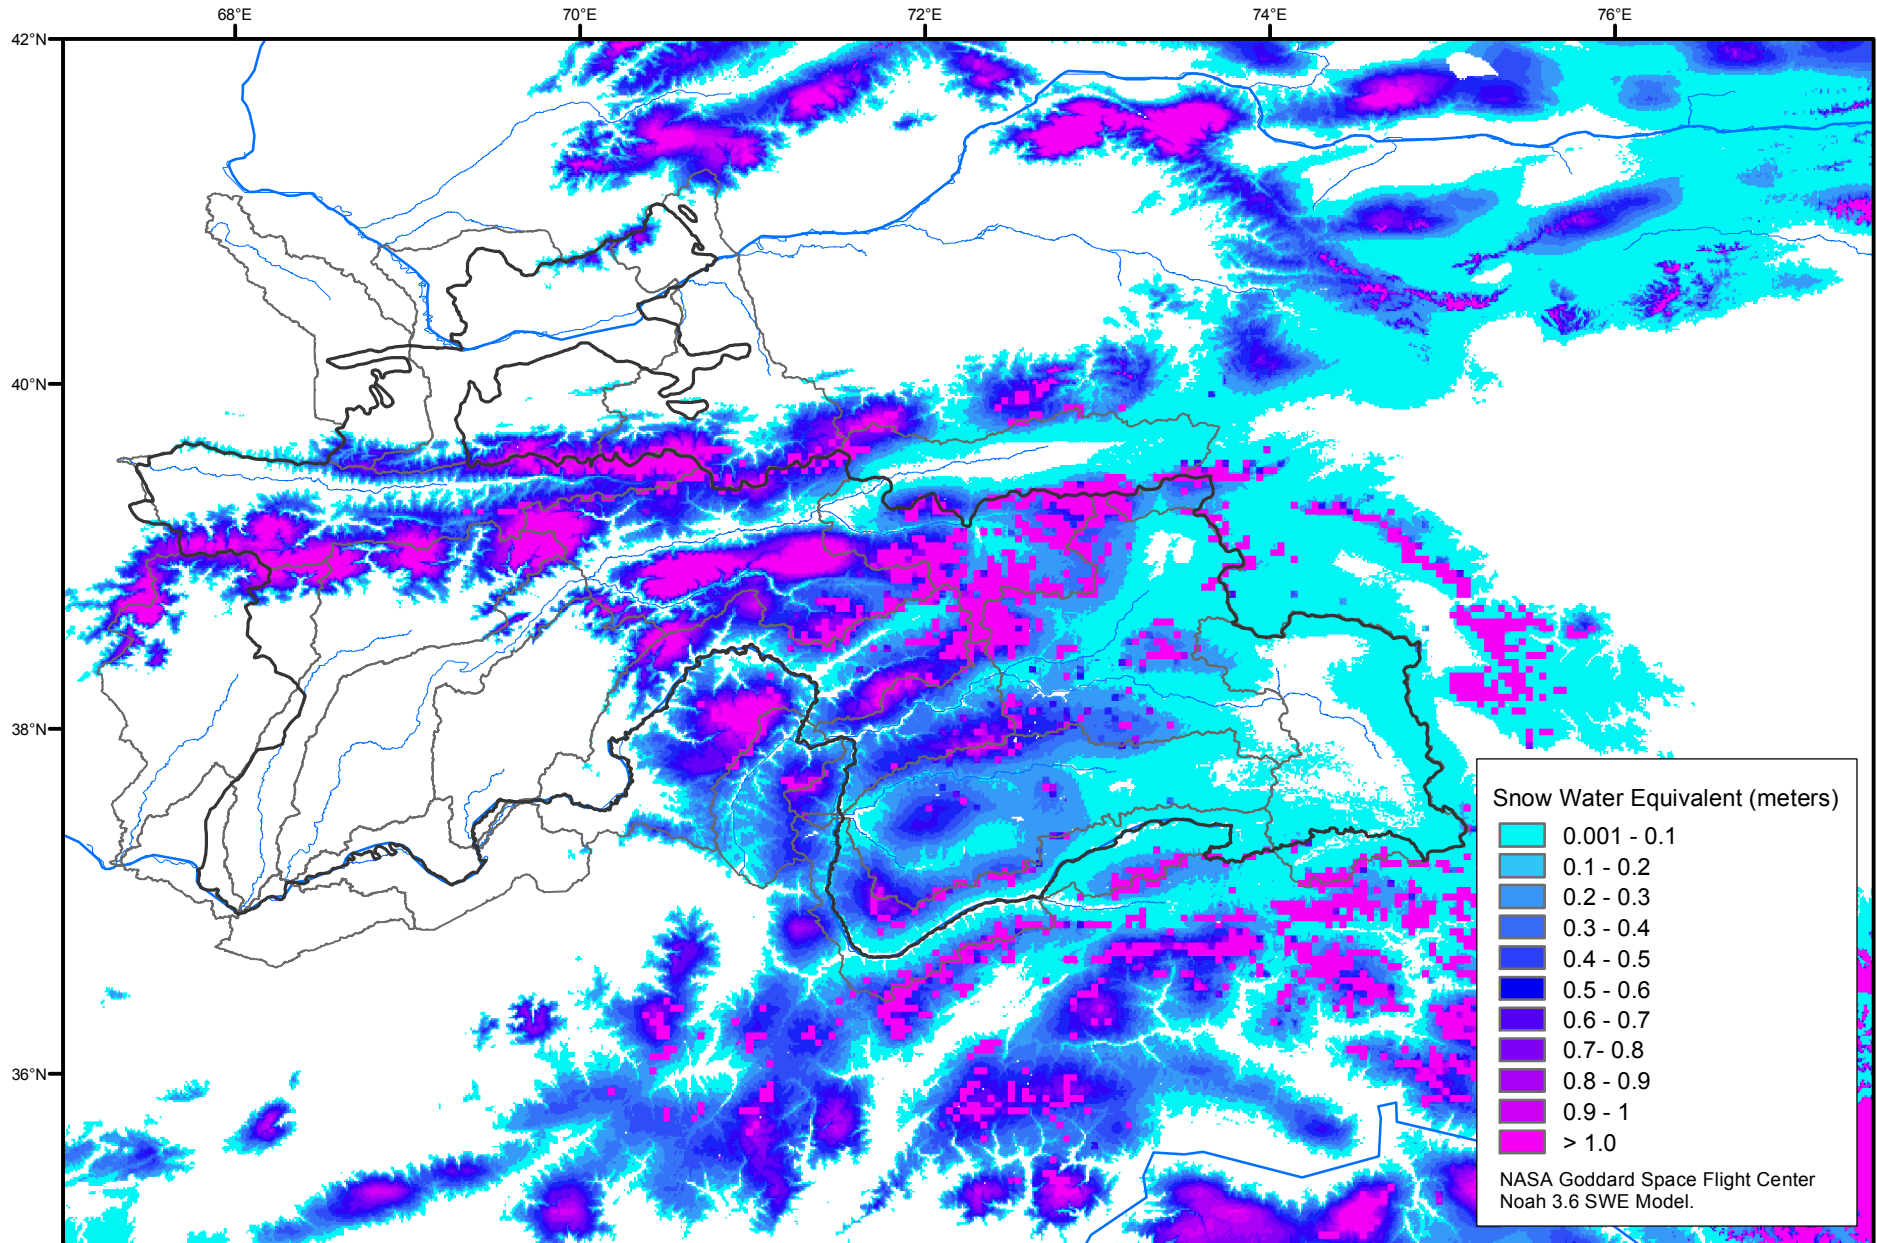

# Snow Water Equivalent by Basin

March 30, 2018

Map created by USGS/EROS