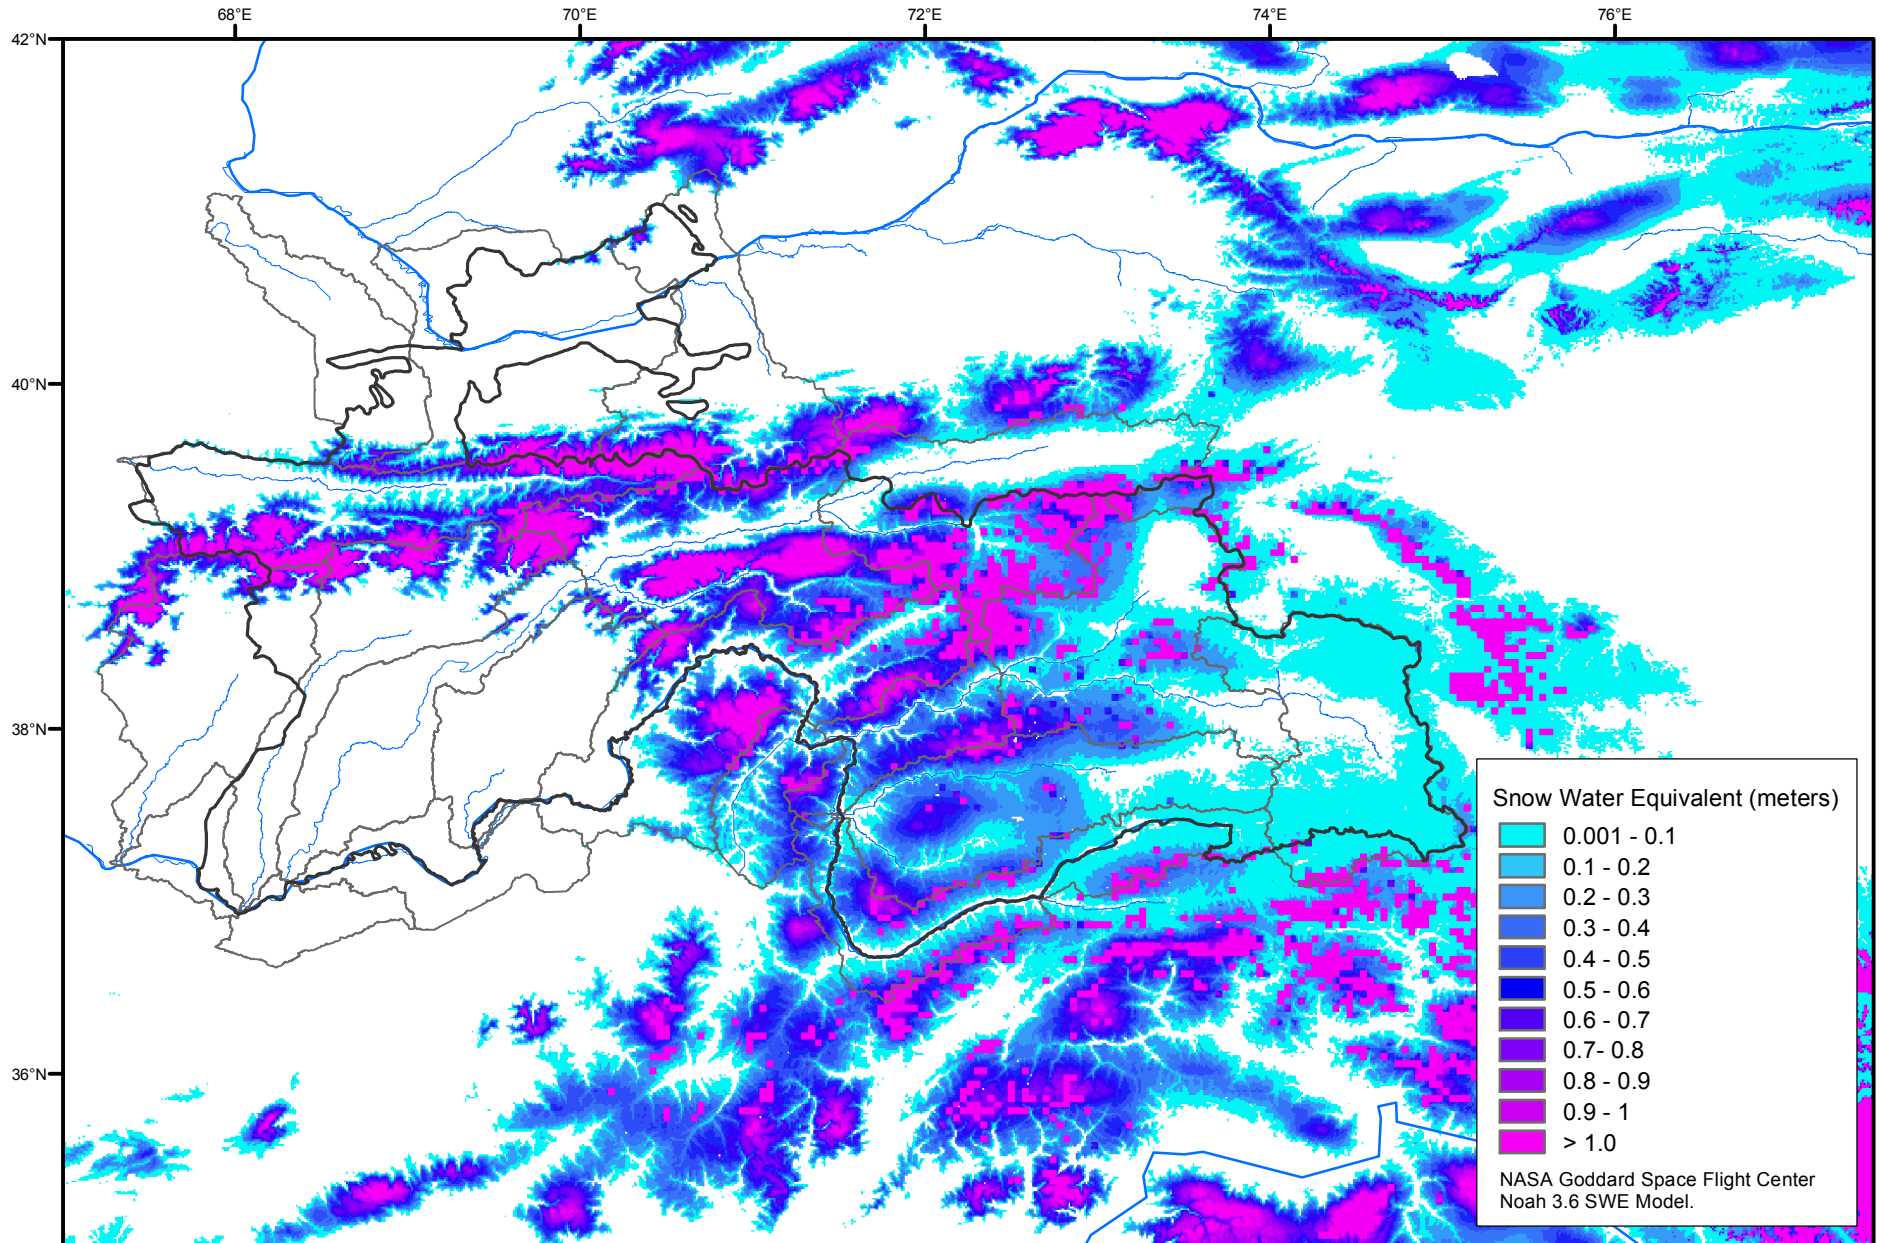

Snow Water Equivalent by Basin

April 14, 2018

Map created by USGS/EROS